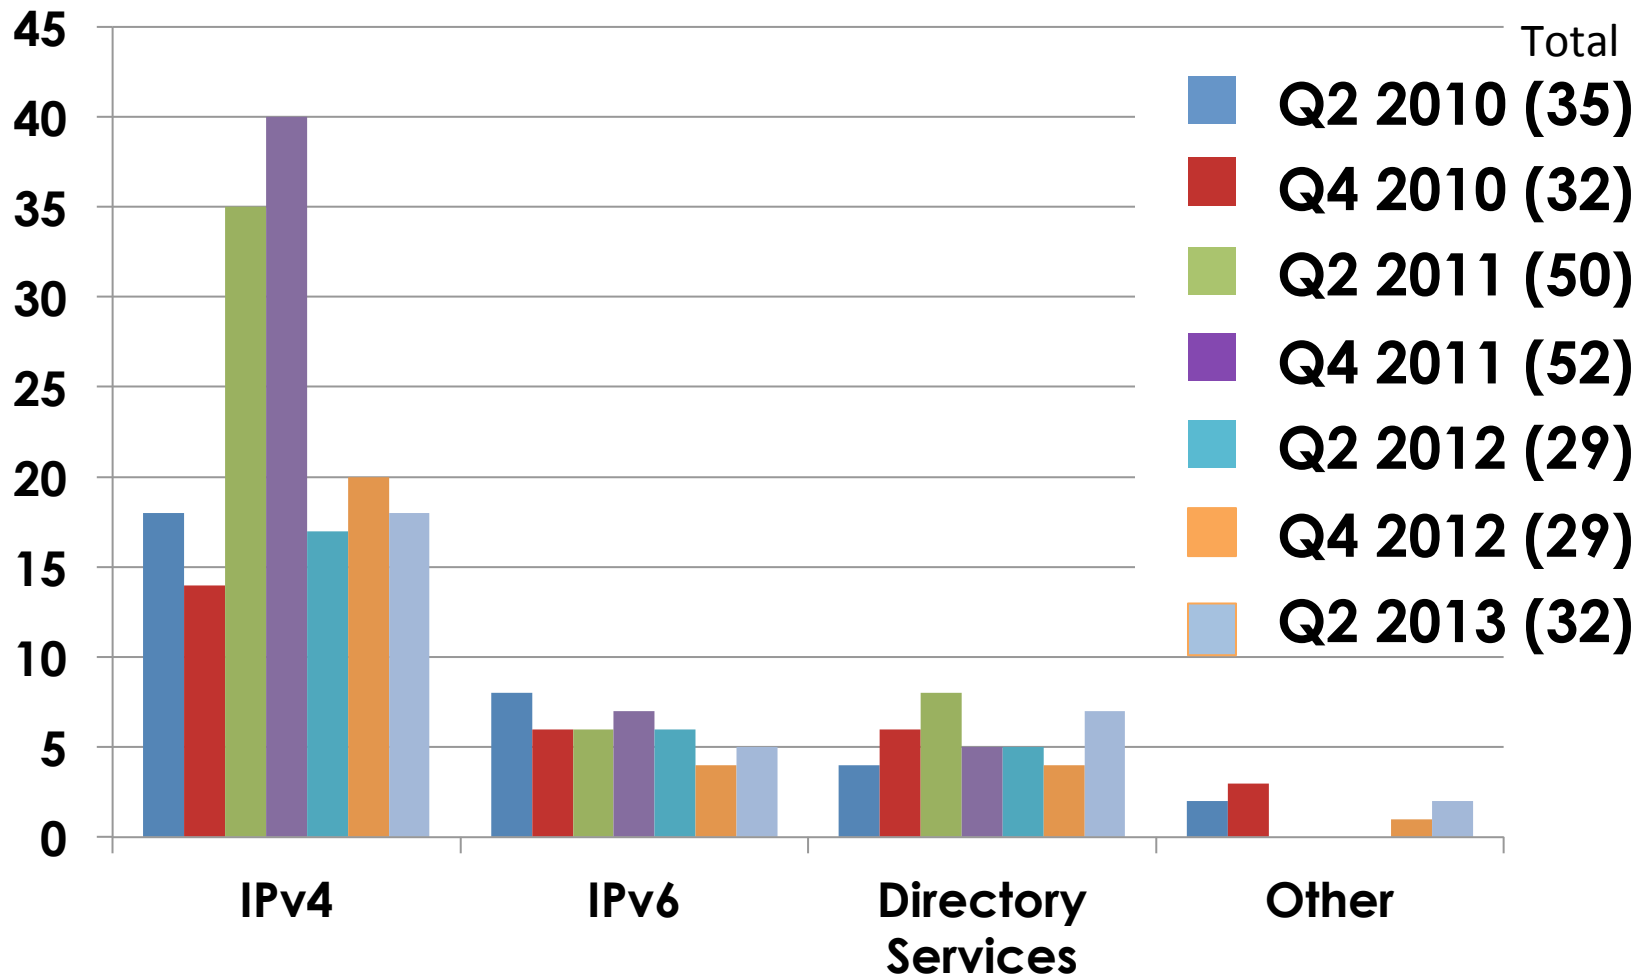

ARIN31

BARBADOS

# Proposal topics at all 5 RIRs

## Highlights at the other RIRs

- **IPv4 proposals:**
  - **Inter-RIR IPv4 Address Transfers (AFRINIC, LACNIC and RIPE)**
  - **Post Depletion Policy (RIPE)**
- **IPv6 proposals:**
  - **ISPs to choose assignment size (LACNIC)**
  - **Criteria for larger than /32 allocations (LACNIC)**