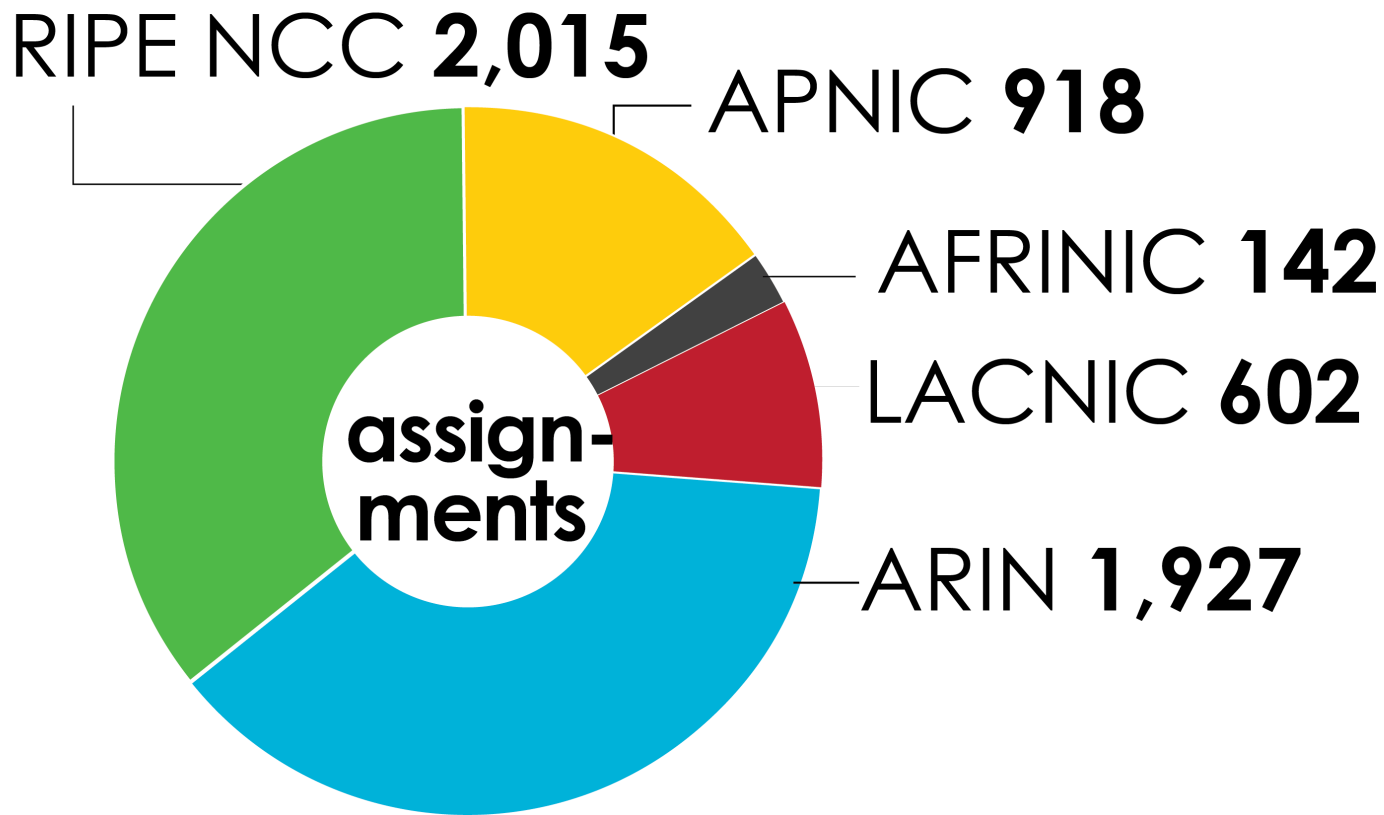

IPv6 ALLOCATIONS (RIRs TO LIRs/ISPs)

How many total allocations have been made by each RIR?
(Jan 1999 – Mar 2015)

RIPE NCC
9,344

AFRINIC **396**

LACNIC **3,135**

APNIC **2,674**

ARIN **2,550**

2001:610:240:0-193:0:0:202 62:109:128 195:048:02:03 178:12:02:02 2001:610:240 193:0:0:203 195:048:02:03
62:109:128 195:048:02:03 2001:610:240 193:0:0:202 62:109:128 195:048:02:03 178:12:02:02 2001:610:240 193:0:0:203
193:0:0:203 2001:610:240:0-193:0:0:202 62:109:128 195:048:02:03 178:12:02:02 2001:610:240 193:0:0:203
2001:610:240:0-193:0:0:202 62:109:128 195:048:02:03 178:12:02:02 2001:610:240 193:0:0:203
Number Resource Organization

IPv6 ASSIGNMENTS RIRS TO END-USERS

How many assignments have been made by each RIR by year?

2001:610:240:0-1933:0:0:202 62:109:128 195:048:02:03 178:12:02:02 2001:610:240 1933:0:0:203 195:048:02:03
 62:109:128 195:048:02:03 2001:610:240 1933:0:0:202 62:109:128 195:048:02:03 178:12:02:02 2001:610:240 1933:0:0:203
 1933:0:0:203 2001:610:240:0-1933:0:0:202 62:109:128 195:048:02:03 178:12:02:02 2001:610:240 1933:0:0:203
 2001:610:240:0-1933:0:0:202 62:109:128 195:048:02:03 178:12:02:02 2001:610:240 1933:0:0:203
 Number Resource Organization

IPv6 ASSIGNMENTS (RIRs TO END-USERS)

How many total assignments have been made by each RIR?
(Jan 2002 – Mar 2015)

2001:610:240:0-193.0.0.202 62.109.128 195.048.02.03 178.42.02.02 2001:610:240 193.0.0.203 195.048.02.03
62.109.128 195.048.02.03 2001:610:240 193.0.0.202
193.0.0.203 2001:610:240:0-193.0.0.202 62.109.128 195.048.02.03 178.42.02.02 2001:610:240 193.0.0.203
2001:610:240:0-193.0.0.202 62.109.128 195.048.02.03 178.42.02.02 2001:610:240 193.0.0.203
Number Resource Organization