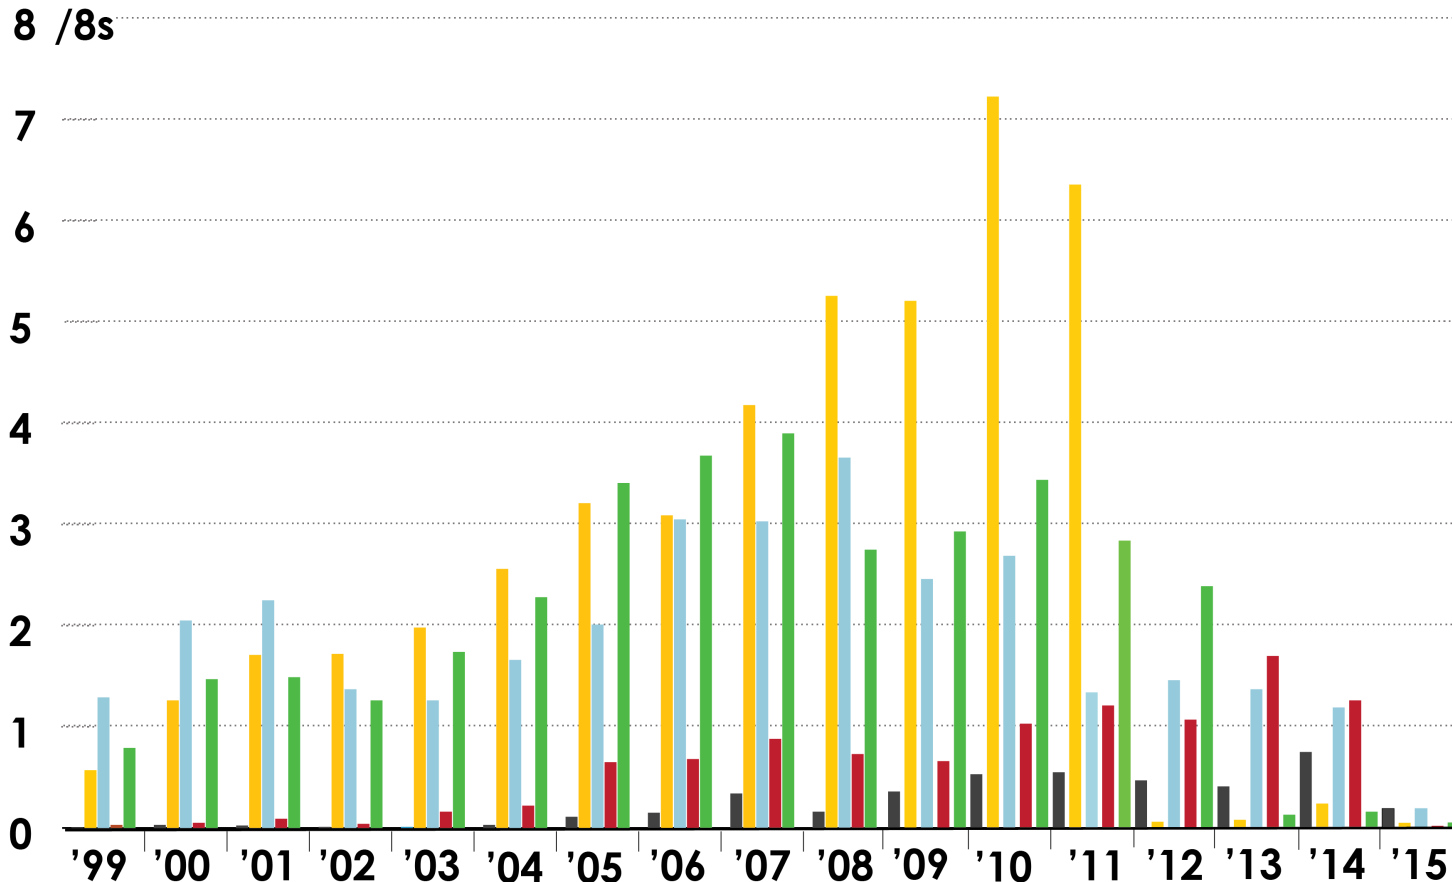

IPv4 ADDRESS SPACE ISSUED (RIRs TO CUSTOMERS)

In terms of /8s, how much space did each RIR issue by year?

■ AFRINIC ■ APNIC ■ ARIN ■ LACNIC ■ RIPE NCC