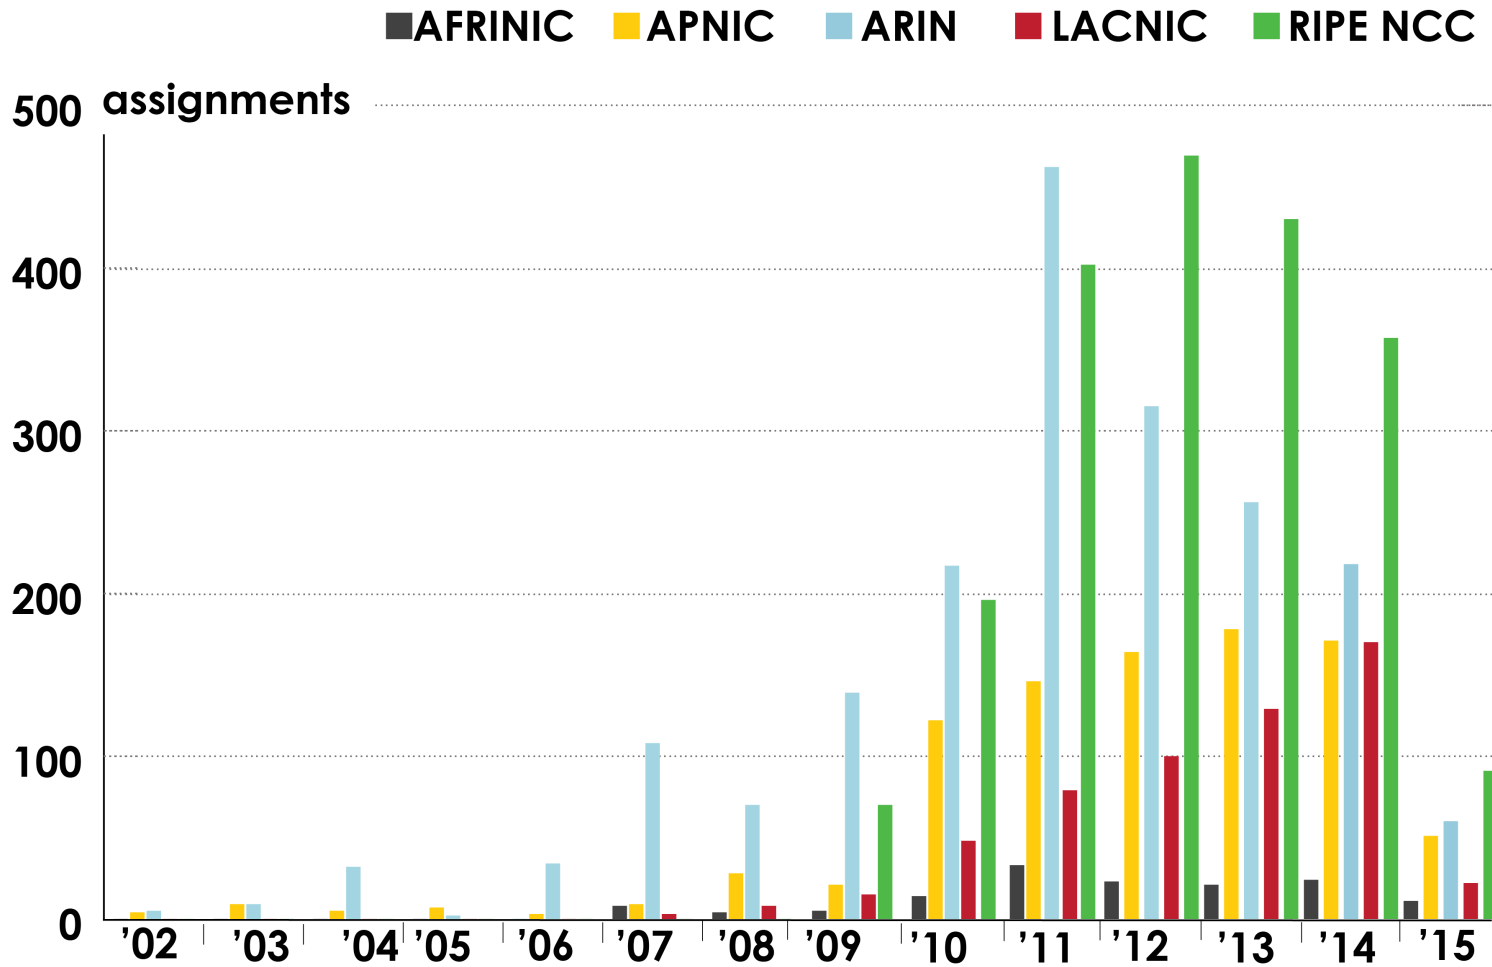

'99 '00 '01 '02 '03 '04 '05 '06 '07 '08 '09 '10 '11 '12 '13 '14 '15

2001:610:240:0-1933:0:0:202 62:109:128 195:048:02:03 178:12:02:02 2001:610:240 1933:0:0:203 195:048:02:03
62:109:128 195:048:02:03 1933:0:0:202 62:109:128 195:048:02:03 178:12:02:02 2001:610:240 1933:0:0:203 195:048:02:03
1933:0:0:203 2001:610:240:0-1933:0:0:202 62:109:128 195:048:02:03 178:12:02:02 2001:610:240 1933:0:0:203 195:048:02:03
2001:610:240:0-1933:0:0:202 62:109:128 195:048:02:03 178:12:02:02 2001:610:240 1933:0:0:203 195:048:02:03
Number Resource Organization

IPv6 ALLOCATIONS (RIRs TO LIRs/ISPs)

How many total allocations have been made by each RIR?
(Jan 1999 – Mar 2015)

RIPE NCC
9,344

AFRINIC **396**

LACNIC **3,135**

APNIC **2,674**

ARIN **2,550**

2001:610:240:0-193:0:0:202 62:109:128 195:048:02:03 178:12:02:02 2001:610:240 193:0:0:203 195:048:02:03
62:109:128 195:048:02:03 2001:610:240 193:0:0:202 62:109:128 195:048:02:03 178:12:02:02 2001:610:240 193:0:0:203
193:0:0:203 2001:610:240:0-193:0:0:202 62:109:128 195:048:02:03 178:12:02:02 2001:610:240 193:0:0:203
2001:610:240:0-193:0:0:202 62:109:128 195:048:02:03 178:12:02:02 2001:610:240 193:0:0:203
Number Resource Organization

IPv6 ASSIGNMENTS RIRS TO END-USERS

How many assignments have been made by each RIR by year?

2001:610:240:0-1933:0:0:202 62:109:128 195:048:02:03 178:12:02:02 2001:610:240 1933:0:0:203 195:048:02:03
 62:109:128 195:048:02:03 2001:610:240 1933:0:0:202 62:109:128 195:048:02:03 178:12:02:02 2001:610:240 1933:0:0:203
 1933:0:0:203 2001:610:240:0-1933:0:0:202 62:109:128 195:048:02:03 178:12:02:02 2001:610:240 1933:0:0:203
 2001:610:240:0-1933:0:0:202 62:109:128 195:048:02:03 178:12:02:02 2001:610:240 1933:0:0:203
 Number Resource Organization