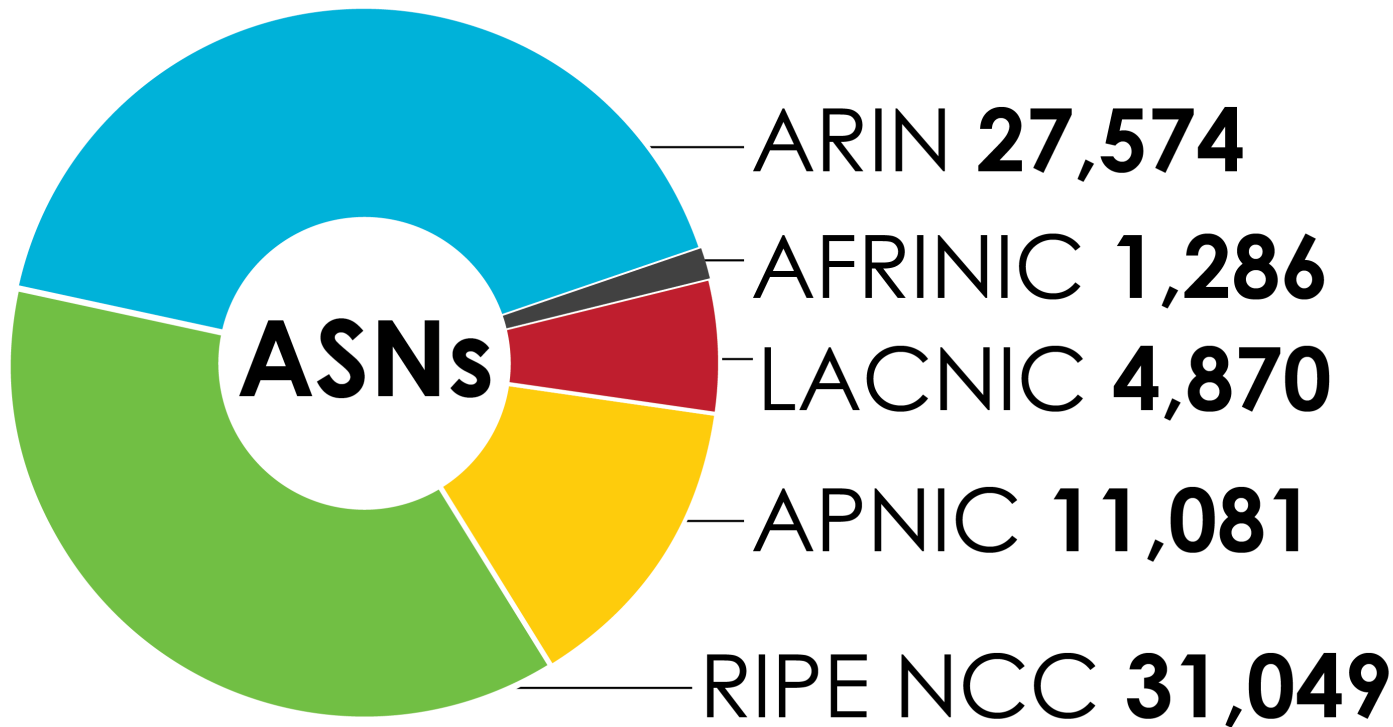

IPv4 ADDRESS SPACE ISSUED (RIRs TO CUSTOMERS)

In terms of /8s, how much space did each RIR issue by year?

■ AFRINIC ■ APNIC ■ ARIN ■ LACNIC ■ RIPE NCC

2001:610:240:0-193:0:0:202
62:109:128-195:048:02:03
193:0:0:203 2001:610:240:0-193:0:0:202
2001:610:240:0-193:0:0:202
62:109:128-195:048:02:03
193:0:0:203
Number Resource Organization

ASN ASSIGNMENTS (RIRs TO CUSTOMERS)

How many ASNs has each RIR assigned by year?

2001:610:240:0-1933:0:0:202 62:109:128 195:048:02:03 178:12:02:02 2001:610:240 193:0:0:203 195:048:02:03
62:109:128 195:048:02:03 193:0:0:202 2001:610:240 193:0:0:203 195:048:02:03
193:0:0:203 2001:610:240:0-1933:0:0:202 62:109:128 195:048:02:03 178:12:02:02 2001:610:240 193:0:0:203
2001:610:240:0-1933:0:0:202 62:109:128 195:048:02:03 178:12:02:02 2001:610:240 193:0:0:203
Number Resource Organization

ASN ASSIGNMENTS (RIRs TO CUSTOMERS)

How many total ASNs has each RIR assigned?
(Jan 1999 – Mar 2015)

2001:610:240:0-1933:0:0:202 62:109:128 195:048:02:03 178:12:02:02 2001:610:240 193:0:0:203 195:048:02:03
62:109:128 195:048:02:03 2001:610:240 193:0:0:202 62:109:128 195:048:02:03 178:12:02:02 2001:610:240 193:0:0:203
193:0:0:203 2001:610:240:0-1933:0:0:202 62:109:128 195:048:02:03 178:12:02:02 2001:610:240 193:0:0:203
2001:610:240:0-1933:0:0:202 62:109:128 195:048:02:03 178:12:02:02 2001:610:240 193:0:0:203
Number Resource Organization

IPv6 ALLOCATIONS (RIRs TO LIRs/ISPs)

How many allocations have been made by each RIR by year?

2000 allocations

■ AFRINIC ■ APNIC ■ ARIN ■ LACNIC ■ RIPE NCC

1500

1000

500

0