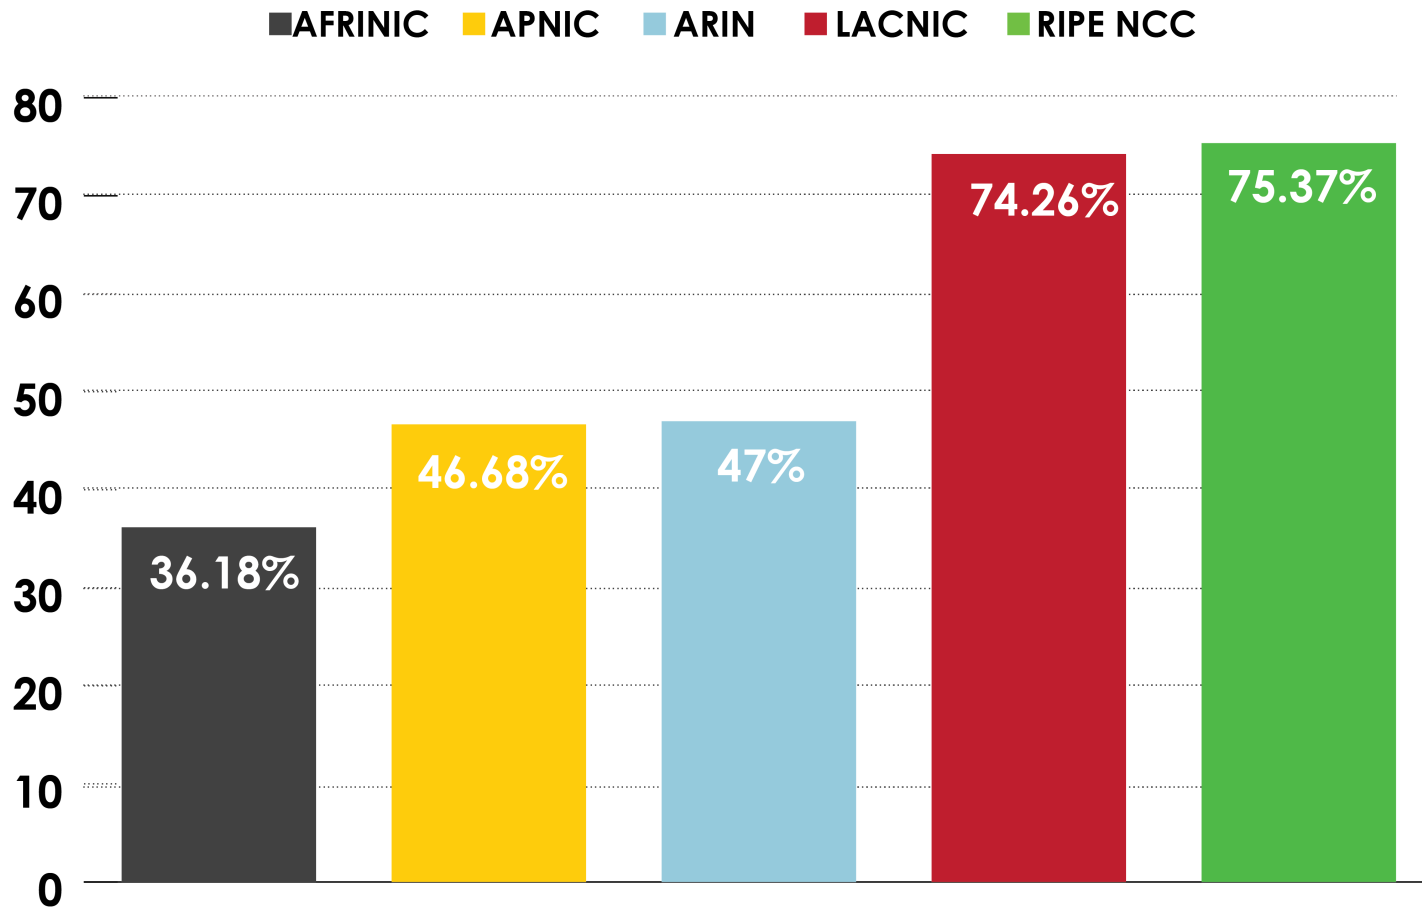

IPv6 ASSIGNMENTS RIRS TO END-USERS

How many assignments have been made by each RIR by year?

2001:610:240:0-1933:0:0:202 62:109:128 195:048:02:03 178:12:02:02 2001:610:240 1933:0:0:203 195:048:02:03
 62:109:128 195:048:02:03 2001:610:240 1933:0:0:202 62:109:128 195:048:02:03 178:12:02:02 2001:610:240 1933:0:0:203
 1933:0:0:203 2001:610:240:0-1933:0:0:202 62:109:128 195:048:02:03 178:12:02:02 2001:610:240 1933:0:0:203
 2001:610:240:0-1933:0:0:202 62:109:128 195:048:02:03 178:12:02:02 2001:610:240 1933:0:0:203
 Number Resource Organization

IPv6 ASSIGNMENTS (RIRs TO END-USERS)

How many total assignments have been made by each RIR?
(Jan 2002 – Mar 2015)

2001:610:240:0-193.0.0.202 62.109.128 195.048.02.03 178.42.02.02 2001:610:240 193.0.0.203 195.048.02.03
62.109.128 195.048.02.03 2001:610:240 193.0.0.202
193.0.0.203 2001:610:240:0-193.0.0.202 62.109.128 195.048.02.03 178.42.02.02 2001:610:240 193.0.0.203
2001:610:240:0-193.0.0.202 62.109.128 195.048.02.03 178.42.02.02 2001:610:240 193.0.0.203
Number Resource Organization

PERCENTAGE OF MEMBERS WITH BOTH IPv4 AND IPv6 IN EACH RIR

2001:610:240:0 193.0.0.202 62.109.128 195.048.02.03 178.12.02.02 2001:610:240 193.0.0.203 195.048.02.03
62.109.128 195.048.02.03 421.111.111 2001:610:240 193.0.0.203
193.0.0.203 2001:610:240:0 193.0.0.202 62.109.128 195.048.02.03 178.12.02.02 2001:610:240 193.0.0.203
2001:610:240:0 193.0.0.202 62.109.128 195.048.02.03 178.12.02.02 2001:610:240 193.0.0.203
Number Resource Organization