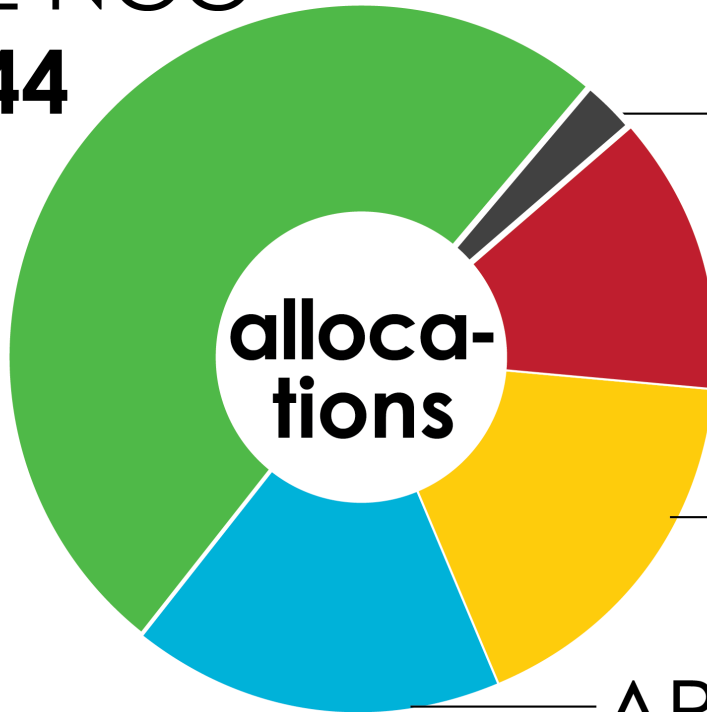

IPv6 ALLOCATIONS (RIRs TO LIRs/ISPs)

How many allocations have been made by each RIR by year?

2000 allocations

■ AFRINIC ■ APNIC ■ ARIN ■ LACNIC ■ RIPE NCC

1500

1000

500

0

'99 '00 '01 '02 '03 '04 '05 '06 '07 '08 '09 '10 '11 '12 '13 '14 '15

2001:610:240:0-1933:0:0:202 62:109:128 195:048:02:03 178:12:02:02 2001:610:240 1933:0:0:203 195:048:02:03
62:109:128 195:048:02:03 1933:0:0:202 62:109:128 195:048:02:03 178:12:02:02 2001:610:240 1933:0:0:203 195:048:02:03
1933:0:0:203 2001:610:240:0-1933:0:0:202 62:109:128 195:048:02:03 178:12:02:02 2001:610:240 1933:0:0:203 195:048:02:03
2001:610:240:0-1933:0:0:202 62:109:128 195:048:02:03 178:12:02:02 2001:610:240 1933:0:0:203 195:048:02:03
Number Resource Organization

IPv6 ALLOCATIONS (RIRs TO LIRs/ISPs)

How many total allocations have been made by each RIR?
(Jan 1999 – Mar 2015)

RIPE NCC
9,344

AFRINIC **396**

LACNIC **3,135**

APNIC **2,674**

ARIN **2,550**

2001:610:240:0-193:0:0:202 62:109:128 195:048:02:03 178:12:02:02 2001:610:240 193:0:0:203 195:048:02:03
62:109:128 195:048:02:03 2001:610:240 193:0:0:202 62:109:128 195:048:02:03 178:12:02:02 2001:610:240 193:0:0:203
193:0:0:203 2001:610:240:0-193:0:0:202 62:109:128 195:048:02:03 178:12:02:02 2001:610:240 193:0:0:203
2001:610:240:0-193:0:0:202 62:109:128 195:048:02:03 178:12:02:02 2001:610:240 193:0:0:203
Number Resource Organization