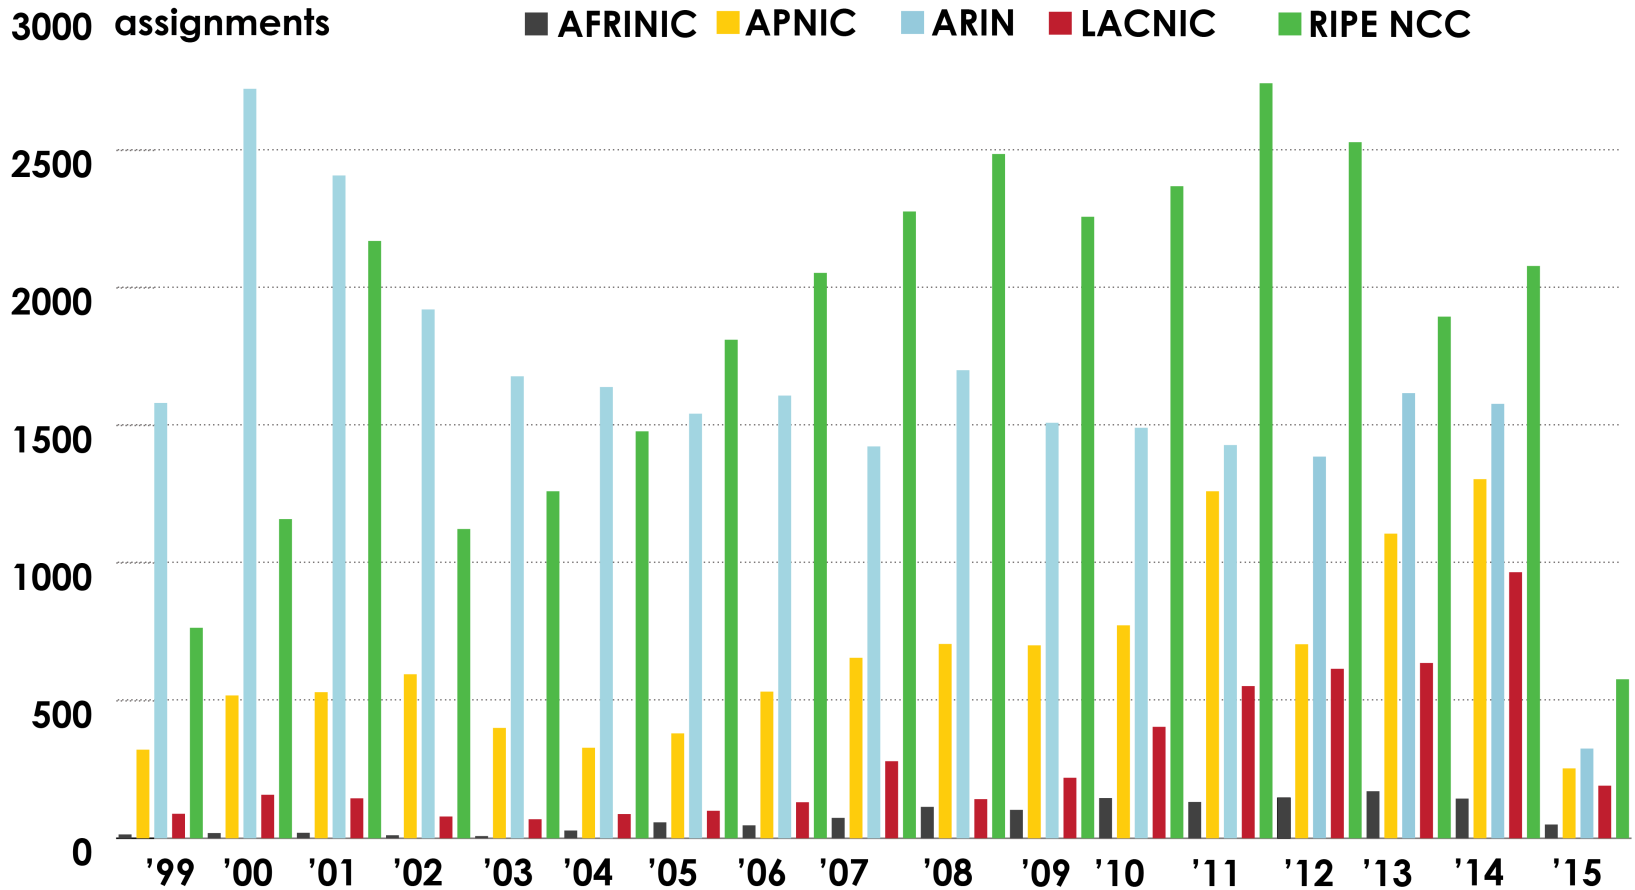

INTERNET NUMBER RESOURCE STATUS REPORT

As of 31 March 2015

Prepared by
Regional Internet Registries
AFRINIC, APNIC, ARIN, LACNIC and the RIPE NCC

2001:610:240:0-193:0:0:202 62:109:128 195:048:02:03 178:42:02:02 2001:610:240 193:0:0:203 195:048:02:03
62:109:128 195:048:02:03 2001:610:240 193:0:0:202 62:109:128 195:048:02:03 178:42:02:02 2001:610:240 193:0:0:203 195:048:02:03
193:0:0:203 2001:610:240:0-193:0:0:202 62:109:128 195:048:02:03 178:42:02:02 2001:610:240 193:0:0:203 195:048:02:03
2001:610:240:0-193:0:0:202 62:109:128 195:048:02:03 178:42:02:02 2001:610:240 193:0:0:203 195:048:02:03
Number Resource Organization

IPv4 ADDRESS SPACE ISSUED (RIRs TO CUSTOMERS)

In terms of /8s, how much space did each RIR issue by year?

■ AFRINIC ■ APNIC ■ ARIN ■ LACNIC ■ RIPE NCC

2001:610:240:0-193:0:0:202
62:109:128-195:048:02:03
193:0:0:203 2001:610:240:0-193:0:0:202
2001:610:240:0-193:0:0:202
62:109:128-195:048:02:03
193:0:0:203
Number Resource Organization

ASN ASSIGNMENTS (RIRs TO CUSTOMERS)

How many ASNs has each RIR assigned by year?

2001:610:240:0-1933:0:0:202 62:109:128 195:048:02:03 178:12:02:02 2001:610:240 193:0:0:203 195:048:02:03
62:109:128 195:048:02:03 193:0:0:202 2001:610:240 193:0:0:203 195:048:02:03
193:0:0:203 2001:610:240:0-1933:0:0:202 62:109:128 195:048:02:03 178:12:02:02 2001:610:240 193:0:0:203
2001:610:240:0-1933:0:0:202 62:109:128 195:048:02:03 178:12:02:02 2001:610:240 193:0:0:203
Number Resource Organization