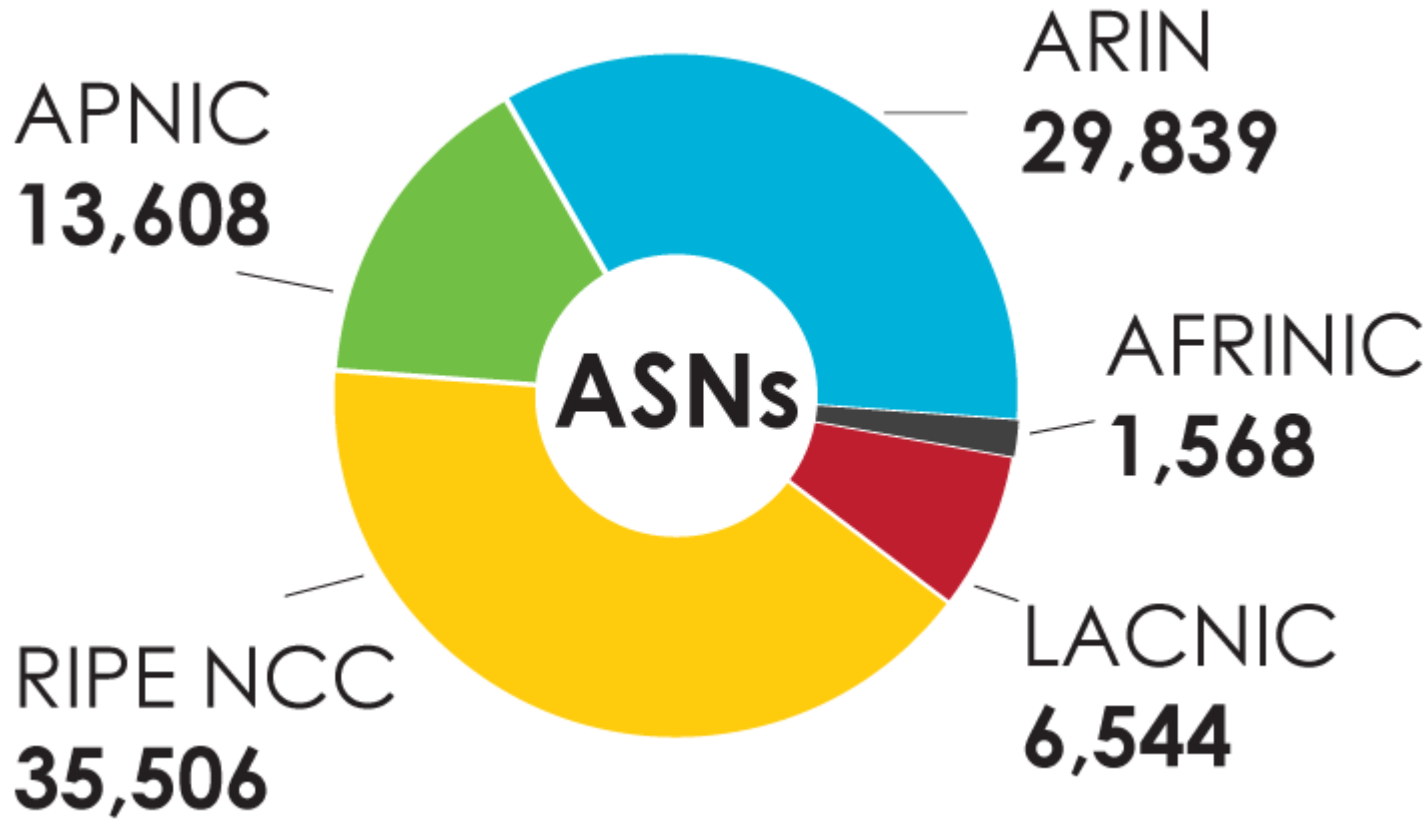

IPv4 ADDRESS SPACE ISSUED (RIRs TO CUSTOMERS)

In terms of /8s, how much total space has each RIR issued?
(Jan 1999 – Dec 2016)

2001:610:240:0-193:0:0:202 62:109:128 195:048:02:03 178:12:02:02 2001:610:240 193:0:0:203 195:048:02:03
62:109:128 195:048:02:03 2001:610:240 193:0:0:202 62:109:128 195:048:02:03 178:12:02:02 2001:610:240 193:0:0:203
193:0:0:203 2001:610:240:0-193:0:0:202 62:109:128 195:048:02:03 178:12:02:02 2001:610:240 193:0:0:203
2001:610:240:0-193:0:0:202 62:109:128 195:048:02:03 178:12:02:02 2001:610:240 193:0:0:203
Number Resource Organization

ASN ASSIGNMENTS (RIRs TO CUSTOMERS)

How many ASNs has each RIR assigned by year?

2001:610:240:0-1933:0:0:202 62:109:128 195:048:02:03 178:12:02:02 2001:610:240 1933:0:0:203 195:048:02:03
 62:109:128 195:048:02:03 2001:610:240 1933:0:0:202 62:109:128 195:048:02:03 178:12:02:02 2001:610:240 1933:0:0:203
 1933:0:0:203 2001:610:240:0-1933:0:0:202 62:109:128 195:048:02:03 178:12:02:02 2001:610:240 1933:0:0:203
 2001:610:240:0-1933:0:0:202 62:109:128 195:048:02:03 178:12:02:02 2001:610:240 1933:0:0:203
 Number Resource Organization

ASN ASSIGNMENTS (RIRs TO CUSTOMERS)

How many total ASNs has each RIR assigned?
(Jan 1999 – Dec 2016)

2001:610:240:0-1933:0:0:202 62:109:128 195:048:02:03 178:42:02:02 2001:610:240 193:0:0:203 195:048:02:03
62:109:128 195:048:02:03 2001:610:240 193:0:0:202 62:109:128 195:048:02:03 178:42:02:02 2001:610:240 193:0:0:203 195:048:02:03
193:0:0:203 2001:610:240:0-1933:0:0:202 62:109:128 195:048:02:03 178:42:02:02 2001:610:240 193:0:0:203 195:048:02:03
2001:610:240:0-1933:0:0:202 62:109:128 195:048:02:03 178:42:02:02 2001:610:240 193:0:0:203 195:048:02:03
Number Resource Organization