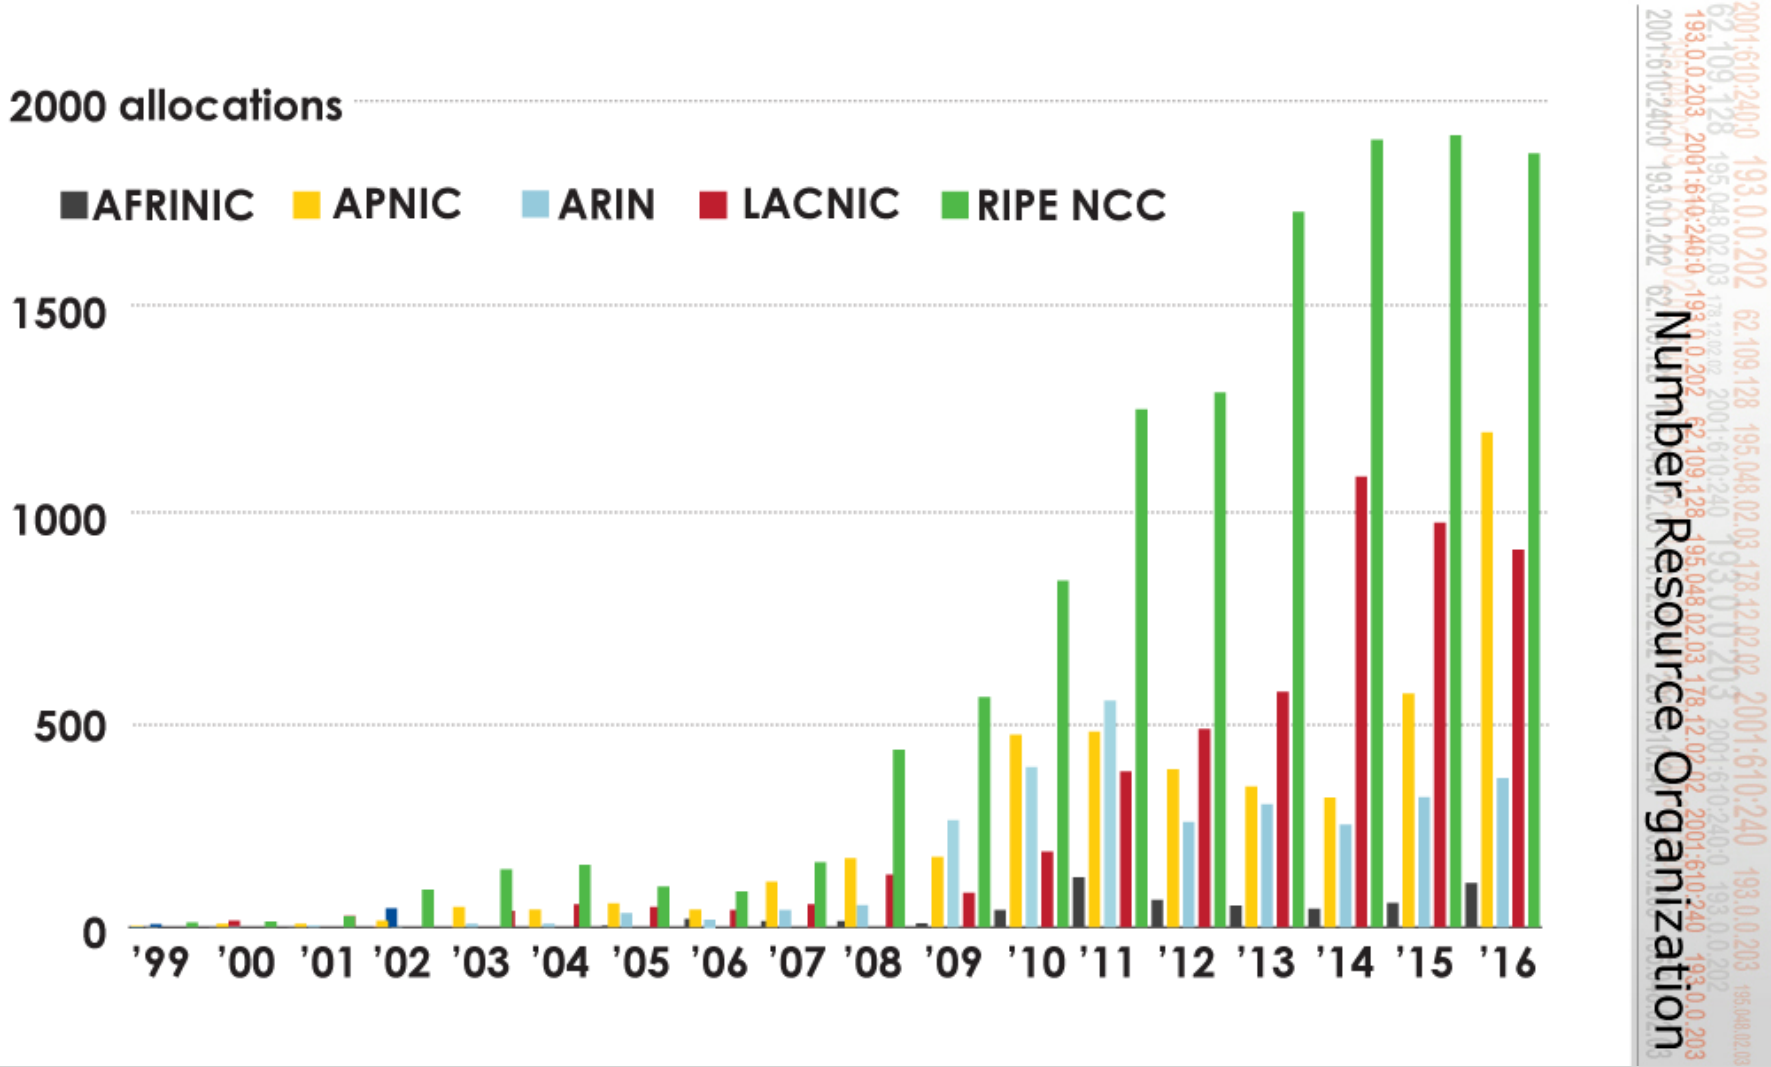

ASN ASSIGNMENTS (RIRs TO CUSTOMERS)

How many total ASNs has each RIR assigned?
(Jan 1999 – Dec 2016)

2001:610:240:0-1933:0:0:202 62:109:128 195:048:02:03 178:42:02:02 2001:610:240 193:0:0:203 195:048:02:03
62:109:128 195:048:02:03 2001:610:240 193:0:0:202 62:109:128 195:048:02:03 178:42:02:02 2001:610:240 193:0:0:203 195:048:02:03
193:0:0:203 2001:610:240:0-1933:0:0:202 62:109:128 195:048:02:03 178:42:02:02 2001:610:240 193:0:0:203 195:048:02:03
2001:610:240:0-1933:0:0:202 62:109:128 195:048:02:03 178:42:02:02 2001:610:240 193:0:0:203 195:048:02:03
Number Resource Organization

IPv6 ADDRESS SPACE

How much has been allocated to the RIRs?

RIRs 5 /12s (October 2006)

RIR	IPv6 ADDRESS
AFRINIC	2C00:0000::/12
APNIC	2400:0000::/12
ARIN	2600:0000::/12
LACNIC	2800:0000::/12
RIPE NCC	2A00:0000::/12

IPv6 ALLOCATIONS (RIRs TO LIRs/ISPs)

How many allocations have been made by each RIR by year?

2001:610:240:0-193:0:0:202
62:109:128-195:048:02:03
193:0:0:203 2001:610:240:0-193:0:0:202
2001:610:240:0-193:0:0:202 62:109:128-195:048:02:03 178:42:02:02 2001:610:240 193:0:0:203
193:0:0:203 2001:610:240:0-193:0:0:202 62:109:128-195:048:02:03 178:42:02:02 2001:610:240 193:0:0:203
2001:610:240:0-193:0:0:202 62:109:128-195:048:02:03 178:42:02:02 2001:610:240 193:0:0:203

IPv6 ALLOCATIONS (RIRs TO LIRs/ISPs)

How many total allocations have been made by each RIR?
(Jan 1999 – Dec 2016)

2001:610:240:0-193:0:0:202 62:109:128 195:048:02:03 178:42:02:02 2001:610:240 193:0:0:203 195:048:02:03
62:109:128 195:048:02:03 2001:610:240 193:0:0:202 62:109:128 195:048:02:03 178:42:02:02 2001:610:240 193:0:0:203
193:0:0:203 2001:610:240:0-193:0:0:202 62:109:128 195:048:02:03 178:42:02:02 2001:610:240 193:0:0:203
2001:610:240:0-193:0:0:202 62:109:128 195:048:02:03 178:42:02:02 2001:610:240 193:0:0:203
Number Resource Organization