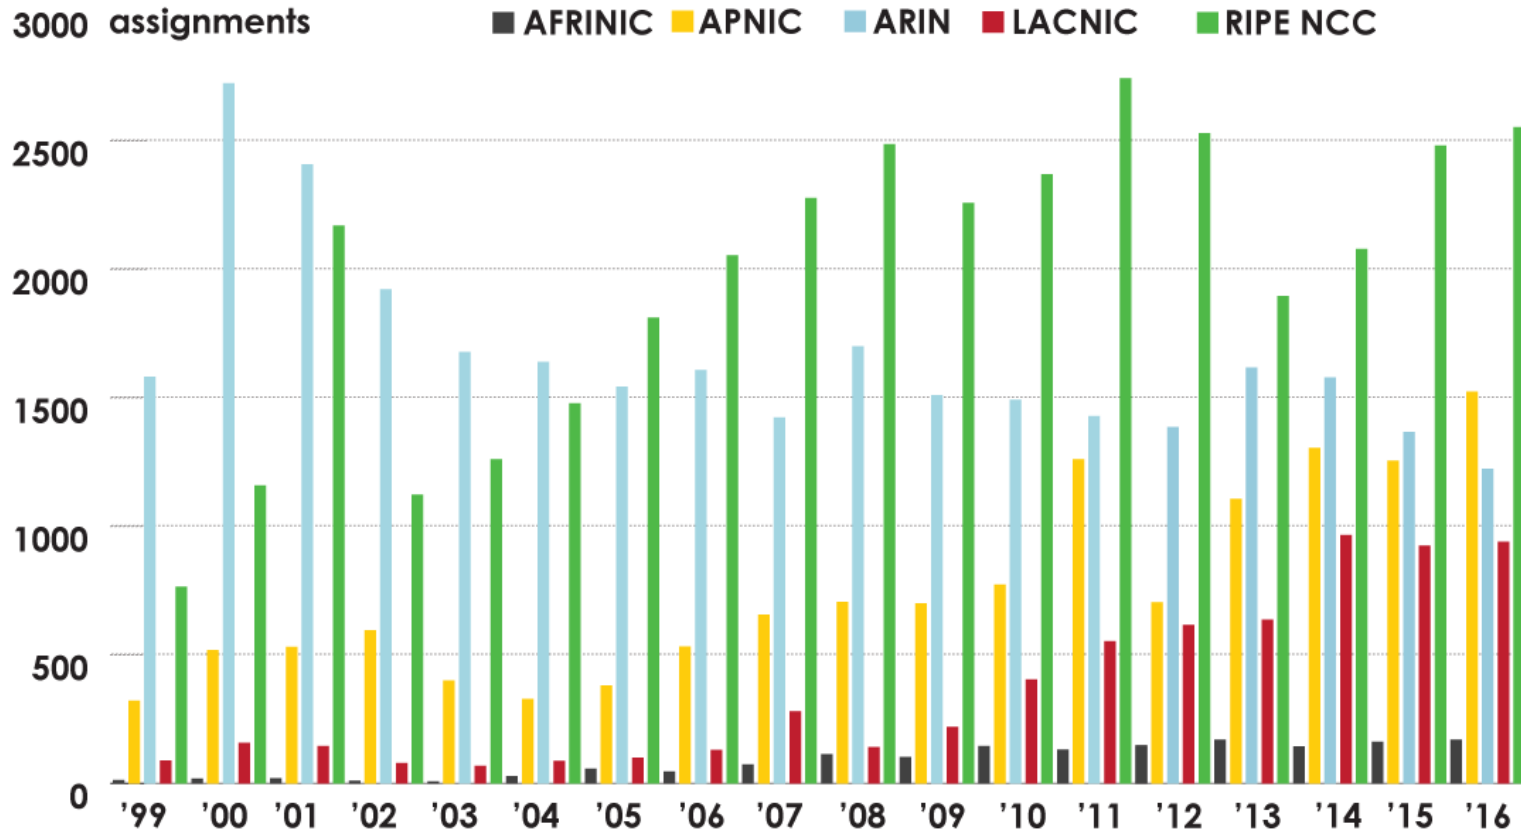

2001:610:240:0 193:0:0:202 62:109:128 195:048:02:03 178:12:02:02 2001:610:240 193:0:0:203 195:048:02:03
62:109:128 195:048:02:03 2001:610:240 193:0:0:202 62:109:128 195:048:02:03 178:12:02:02 2001:610:240 193:0:0:203
193:0:0:203 2001:610:240:0 193:0:0:202 62:109:128 195:048:02:03 178:12:02:02 2001:610:240 193:0:0:203
2001:610:240:0 193:0:0:202 62:109:128 195:048:02:03 178:12:02:02 2001:610:240 193:0:0:203
Number Resource Organization

IPv4 ADDRESS SPACE ISSUED (RIRs TO CUSTOMERS)

In terms of /8s, how much total space has each RIR issued?
(Jan 1999 – Dec 2016)

2001:610:240:0-193:0:0:202 62:109:128 195:048:02:03 178:12:02:02 2001:610:240 193:0:0:203 195:048:02:03
62:109:128 195:048:02:03 2001:610:240 193:0:0:202 62:109:128 195:048:02:03 178:12:02:02 2001:610:240 193:0:0:203
193:0:0:203 2001:610:240:0-193:0:0:202 62:109:128 195:048:02:03 178:12:02:02 2001:610:240 193:0:0:203
2001:610:240:0-193:0:0:202 62:109:128 195:048:02:03 178:12:02:02 2001:610:240 193:0:0:203
Number Resource Organization

ASN ASSIGNMENTS (RIRs TO CUSTOMERS)

How many ASNs has each RIR assigned by year?

2001:610:240:0-1933:0:0:202 62:109:128 195:048:02:03 178:12:02:02 2001:610:240 1933:0:0:203 195:048:02:03
 62:109:128 195:048:02:03 2001:610:240 1933:0:0:202 62:109:128 195:048:02:03 178:12:02:02 2001:610:240 1933:0:0:203
 1933:0:0:203 2001:610:240:0-1933:0:0:202 62:109:128 195:048:02:03 178:12:02:02 2001:610:240 1933:0:0:203
 2001:610:240:0-1933:0:0:202 62:109:128 195:048:02:03 178:12:02:02 2001:610:240 1933:0:0:203
 Number Resource Organization