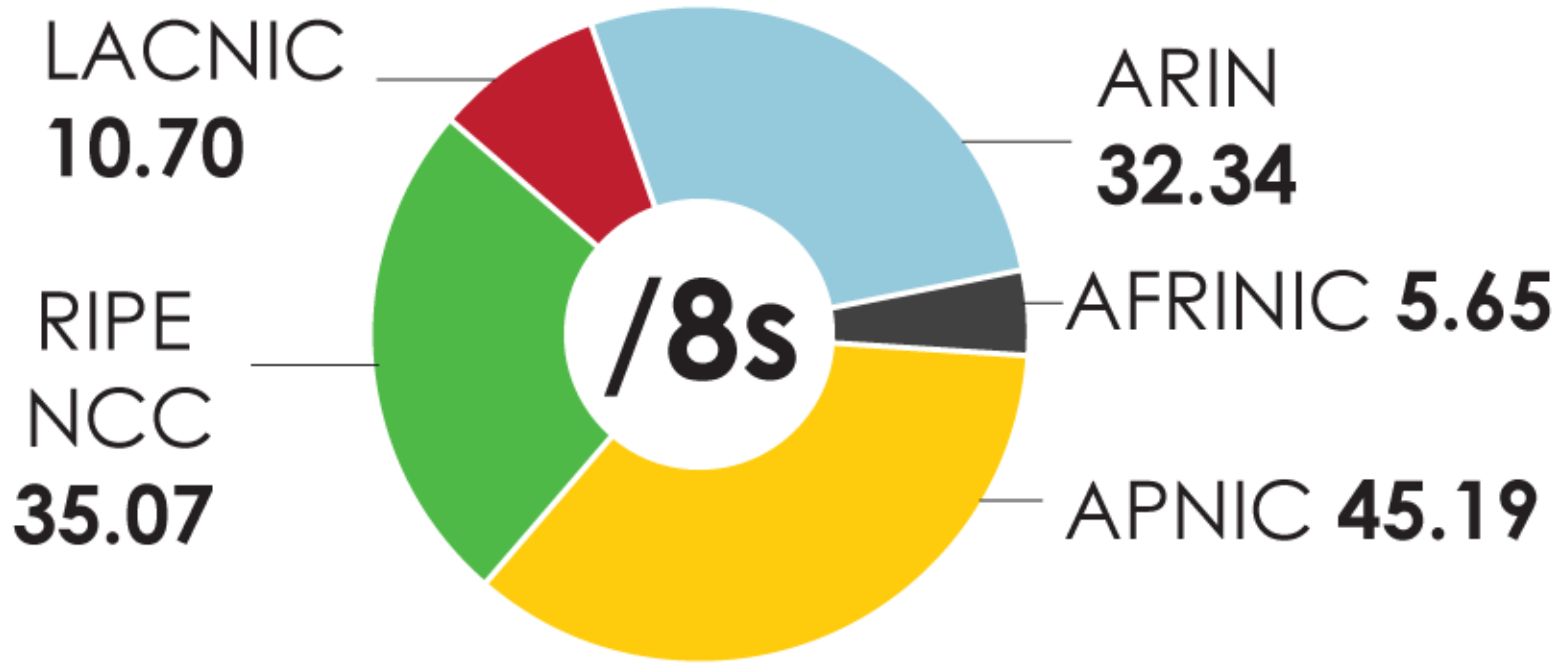

2001:610:240:0 193:0:0:202 62:109:128 195:048:02:03 178:12:02:02 2001:610:240 193:0:0:203 195:048:02:03
62:109:128 195:048:02:03 2001:610:240 193:0:0:202 62:109:128 195:048:02:03 178:12:02:02 2001:610:240 193:0:0:203
193:0:0:203 2001:610:240:0 193:0:0:202 62:109:128 195:048:02:03 178:12:02:02 2001:610:240 193:0:0:203
2001:610:240:0 193:0:0:202 62:109:128 195:048:02:03 178:12:02:02 2001:610:240 193:0:0:203
Number Resource Organization

IPv4 ADDRESS SPACE ISSUED (RIRs TO CUSTOMERS)

In terms of /8s, how much total space has each RIR issued?
(Jan 1999 – Dec 2016)

2001:610:240:0-193:0:0:202 62:109:128 195:048:02:03 178:12:02:02 2001:610:240 193:0:0:203 195:048:02:03
62:109:128 195:048:02:03 2001:610:240 193:0:0:202 62:109:128 195:048:02:03 178:12:02:02 2001:610:240 193:0:0:203
193:0:0:203 2001:610:240:0-193:0:0:202 62:109:128 195:048:02:03 178:12:02:02 2001:610:240 193:0:0:203
2001:610:240:0-193:0:0:202 62:109:128 195:048:02:03 178:12:02:02 2001:610:240 193:0:0:203
Number Resource Organization

ASN ASSIGNMENTS (RIRs TO CUSTOMERS)

How many ASNs has each RIR assigned by year?

2001:610:240:0-1933:0:0:202 62:109:128 195:048:02:03 178:12:02:02 2001:610:240 1933:0:0:203 195:048:02:03
 62:109:128 195:048:02:03 2001:610:240 1933:0:0:202 62:109:128 195:048:02:03 178:12:02:02 2001:610:240 1933:0:0:203
 1933:0:0:203 2001:610:240:0-1933:0:0:202 62:109:128 195:048:02:03 178:12:02:02 2001:610:240 1933:0:0:203
 2001:610:240:0-1933:0:0:202 62:109:128 195:048:02:03 178:12:02:02 2001:610:240 1933:0:0:203
 Number Resource Organization