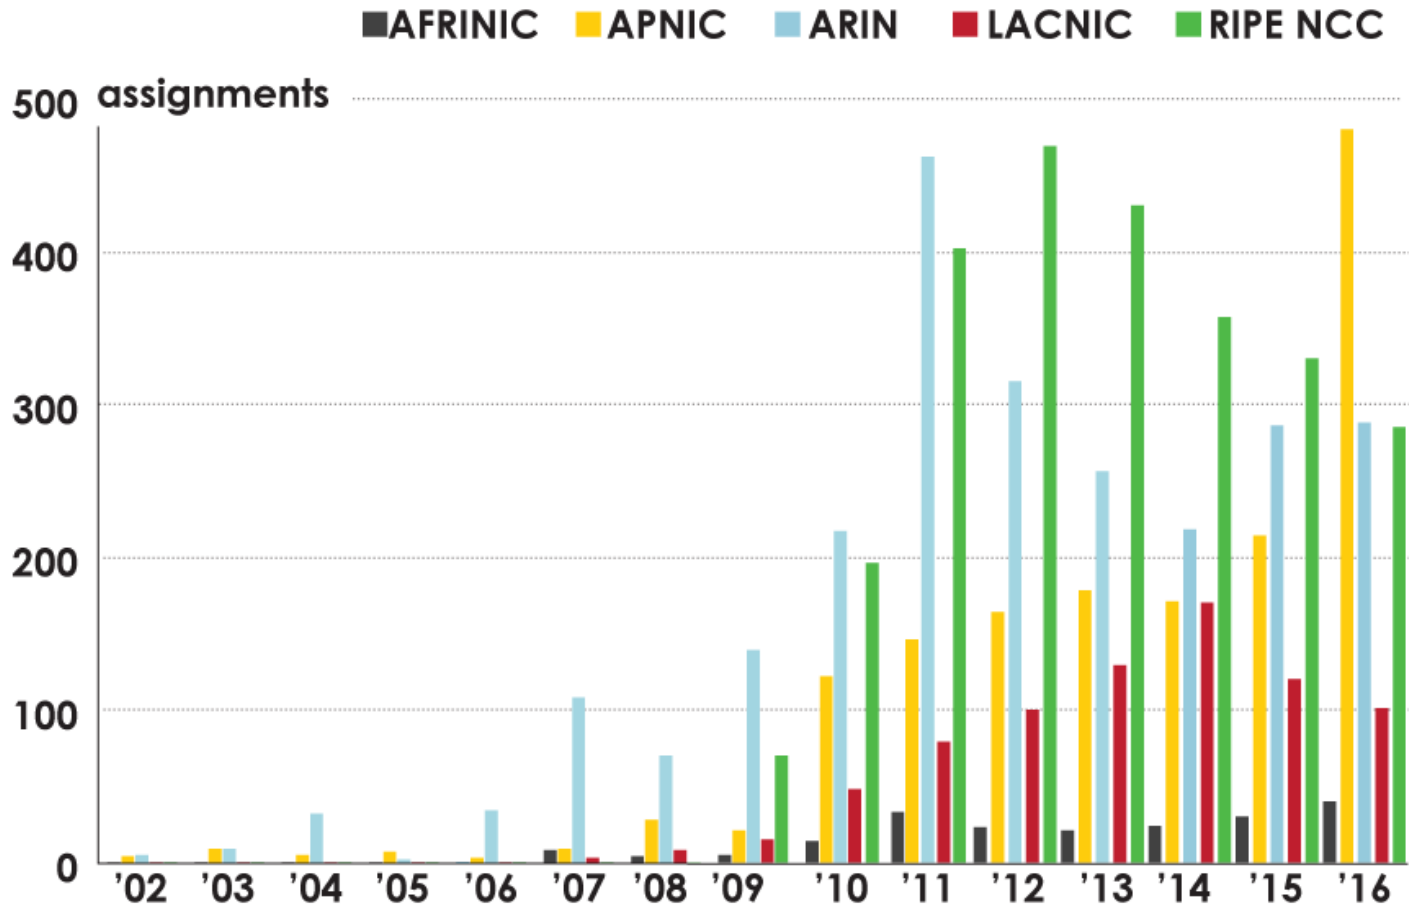

IPv6 ALLOCATIONS (RIRs TO LIRs/ISPs)

How many allocations have been made by each RIR by year?

2001:610:240:0-193:0:0:202
62:109:128-195:048:02:03
193:0:0:203 2001:610:240:0-193:0:0:202
2001:610:240:0-193:0:0:202 62:109:128-195:048:02:03 178:42:02:02 2001:610:240 193:0:0:203
193:0:0:203 2001:610:240:0-193:0:0:202 62:109:128-195:048:02:03 178:42:02:02 2001:610:240 193:0:0:203
2001:610:240:0-193:0:0:202 62:109:128-195:048:02:03 178:42:02:02 2001:610:240 193:0:0:203

IPv6 ALLOCATIONS (RIRs TO LIRs/ISPs)

How many total allocations have been made by each RIR?
(Jan 1999 – Dec 2016)

2001:610:240:0-193:0:0:202 62:109:128 195:048:02:03 178:42:02:02 2001:610:240 193:0:0:203 195:048:02:03
62:109:128 195:048:02:03 2001:610:240 193:0:0:202 62:109:128 195:048:02:03 178:42:02:02 2001:610:240 193:0:0:203
193:0:0:203 2001:610:240:0-193:0:0:202 62:109:128 195:048:02:03 178:42:02:02 2001:610:240 193:0:0:203
2001:610:240:0-193:0:0:202 62:109:128 195:048:02:03 178:42:02:02 2001:610:240 193:0:0:203
Number Resource Organization

IPv6 ASSIGNMENTS RIRS TO END-USERS

How many assignments have been made by each RIR by year?

2001:610:240:0-193.0.0.202 62.109.128 195.048.02.03 178.42.02.02 2001:610:240 193.0.0.203 195.048.02.03
62.109.128 195.048.02.03 2001:610:240 193.0.0.202
193.0.0.203 2001:610:240:0-193.0.0.202 62.109.128 195.048.02.03 178.42.02.02 2001:610:240 193.0.0.203
2001:610:240:0-193.0.0.202 62.109.128 195.048.02.03 178.42.02.02 2001:610:240 193.0.0.203
Number Resource Organization