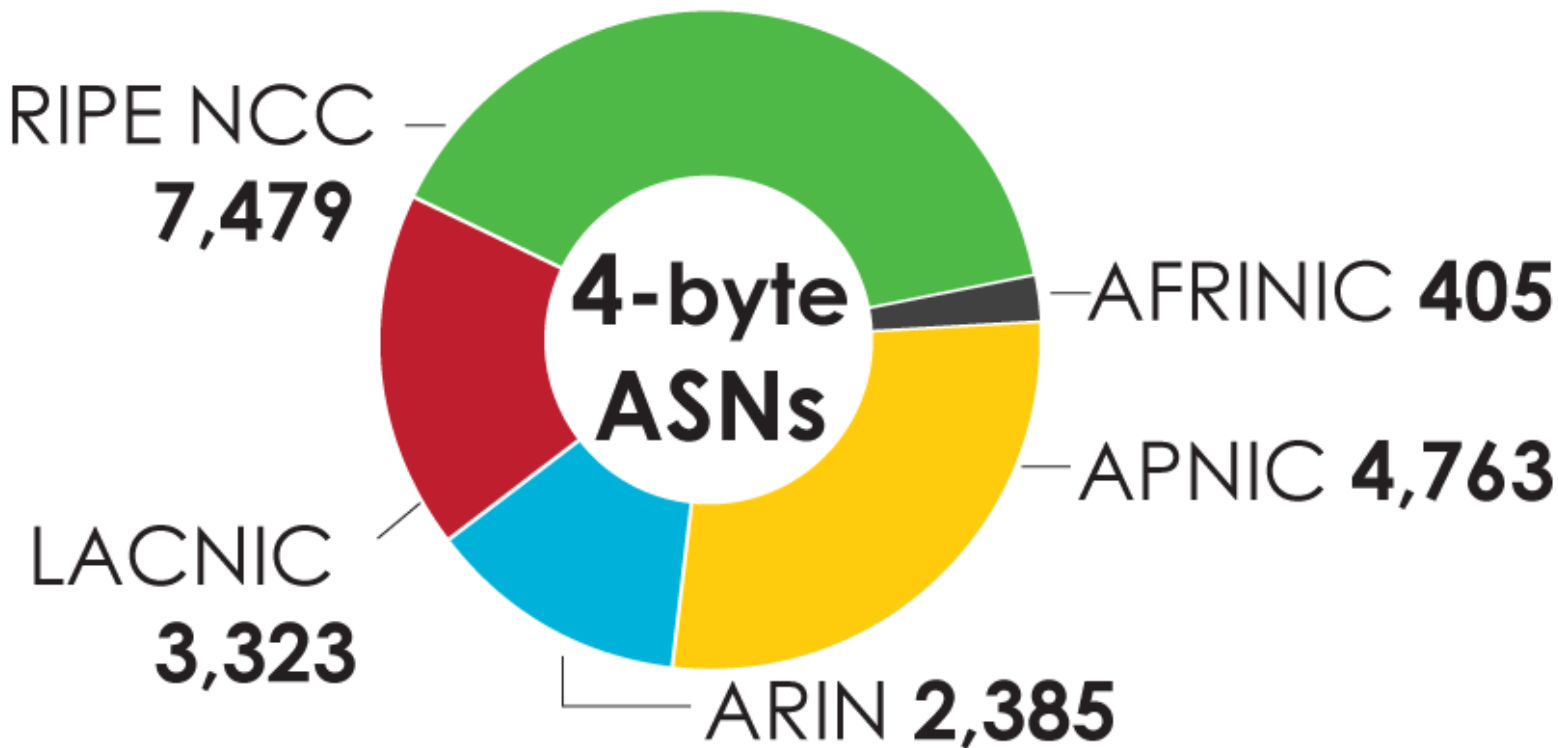

ASN ASSIGNMENTS (RIRs TO CUSTOMERS)

How many total ASNs has each RIR assigned?
(Jan 1999 – Dec 2016)

2001:610:240:0-1933:0:0:202 62:109:128 195:048:02:03 178:42:02:02 2001:610:240 193:0:0:203 195:048:02:03
62:109:128 195:048:02:03 2001:610:240 193:0:0:202 62:109:128 195:048:02:03 178:42:02:02 2001:610:240 193:0:0:203 195:048:02:03
193:0:0:203 2001:610:240:0-1933:0:0:202 62:109:128 195:048:02:03 178:42:02:02 2001:610:240 193:0:0:203 195:048:02:03
2001:610:240:0-1933:0:0:202 62:109:128 195:048:02:03 178:42:02:02 2001:610:240 193:0:0:203 195:048:02:03
Number Resource Organization

4-BYTE ASN ASSIGNMENTS

How many 4-byte ASNs has each RIR assigned by year?

Number Resource Organization

4-BYTE ASN ASSIGNMENTS

How many total 4-byte ASNs has each RIR assigned?
(Jan 2007 – Dec 2016)

2001:610:240:0-193:0:0:202 62:109:128 195:048:02:03 178:12:02:02 2001:610:240 193:0:0:203 195:048:02:03
 62:109:128 195:048:02:03 2001:610:240 193:0:0:202 62:109:128 195:048:02:03 178:12:02:02 2001:610:240 193:0:0:203 195:048:02:03
 193:0:0:203 2001:610:240:0-193:0:0:202 62:109:128 195:048:02:03 178:12:02:02 2001:610:240 193:0:0:203 195:048:02:03
 2001:610:240:0-193:0:0:202 62:109:128 195:048:02:03 178:12:02:02 2001:610:240 193:0:0:203 195:048:02:03
 Number Resource Organization

IPv6 ADDRESS SPACE

How much has been allocated to the RIRs?

RIRs 5 /12s (October 2006)

RIR	IPv6 ADDRESS
AFRINIC	2C00:0000::/12
APNIC	2400:0000::/12
ARIN	2600:0000::/12
LACNIC	2800:0000::/12
RIPE NCC	2A00:0000::/12