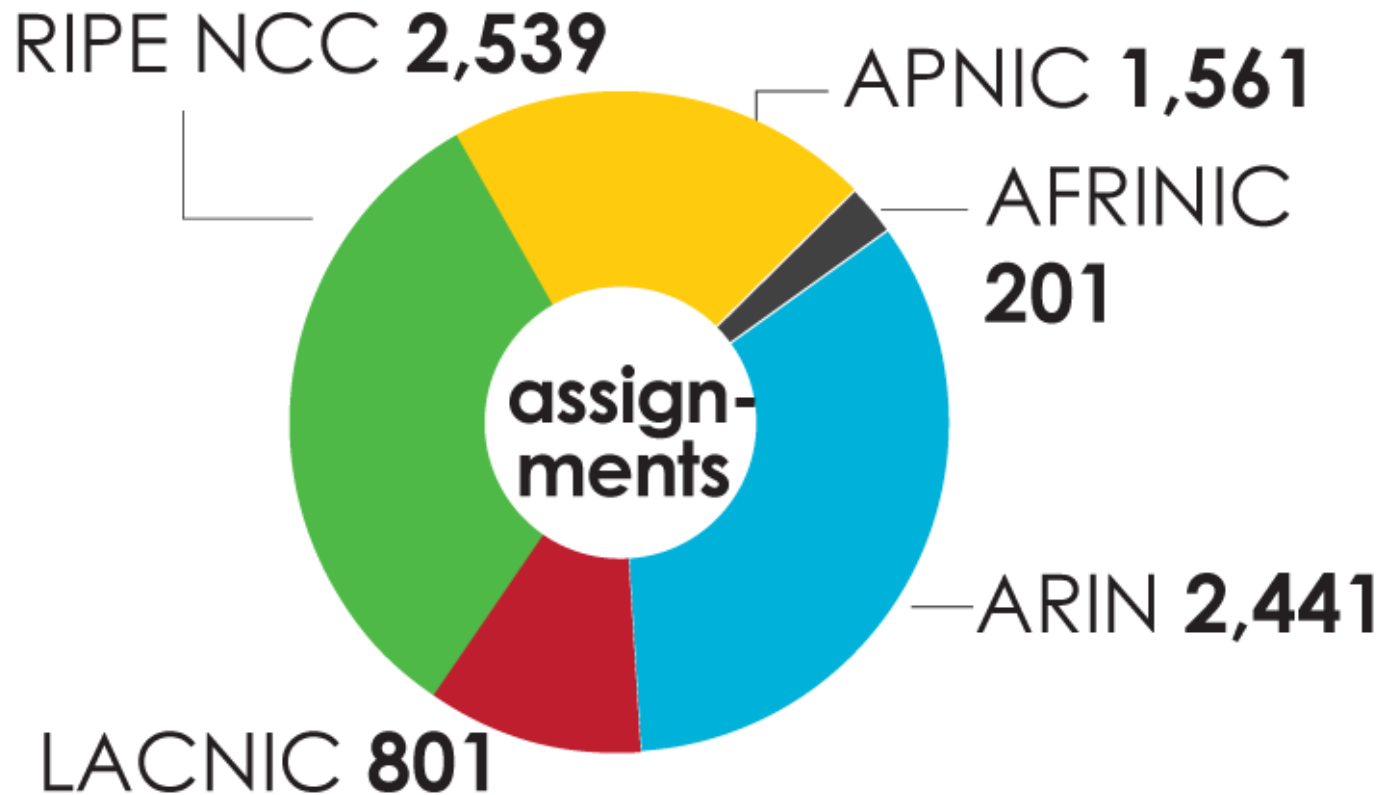

IPv6 ALLOCATIONS (RIRs TO LIRs/ISPs)

How many total allocations have been made by each RIR?
(Jan 1999 – Dec 2016)

2001:610:240:0-193:0:0:202 62:109:128 195:048:02:03 178:42:02:02 2001:610:240 193:0:0:203 195:048:02:03
62:109:128 195:048:02:03 2001:610:240 193:0:0:202 62:109:128 195:048:02:03 178:42:02:02 2001:610:240 193:0:0:203
193:0:0:203 2001:610:240:0-193:0:0:202 62:109:128 195:048:02:03 178:42:02:02 2001:610:240 193:0:0:203
2001:610:240:0-193:0:0:202 62:109:128 195:048:02:03 178:42:02:02 2001:610:240 193:0:0:203
Number Resource Organization

IPv6 ASSIGNMENTS RIRS TO END-USERS

How many assignments have been made by each RIR by year?

2001:610:240:0-193.0.0.202 62.109.128 195.048.02.03 178.42.02.02 2001:610:240 193.0.0.203 195.048.02.03
62.109.128 195.048.02.03 2001:610:240 193.0.0.202
193.0.0.203 2001:610:240:0-193.0.0.202 62.109.128 195.048.02.03 178.42.02.02 2001:610:240 193.0.0.203
2001:610:240:0-193.0.0.202 62.109.128 195.048.02.03 178.42.02.02 2001:610:240 193.0.0.203
Number Resource Organization

IPv6 ASSIGNMENTS (RIRs TO END-USERS)

How many total assignments have been made by each RIR?
(Jan 2002 – Dec 2016)

PERCENTAGE OF MEMBERS WITH BOTH IPv4 AND IPv6 IN EACH RIR

Number Resource Organization

THANK YOU

2001:610:240:0 193:0:0:202 62:109:128 195:048:02:03 178:42:02:02 2001:610:240 193:0:0:203 195:048:02:03
62:109:128 195:048:02:03 2001:610:240 193:0:0:202
193:0:0:203 2001:610:240:0 193:0:0:202 62:109:128 195:048:02:03 178:42:02:02 2001:610:240 193:0:0:203
2001:610:240:0 193:0:0:202 62:109:128 195:048:02:03 178:42:02:02 2001:610:240 193:0:0:203
Number Resource Organization