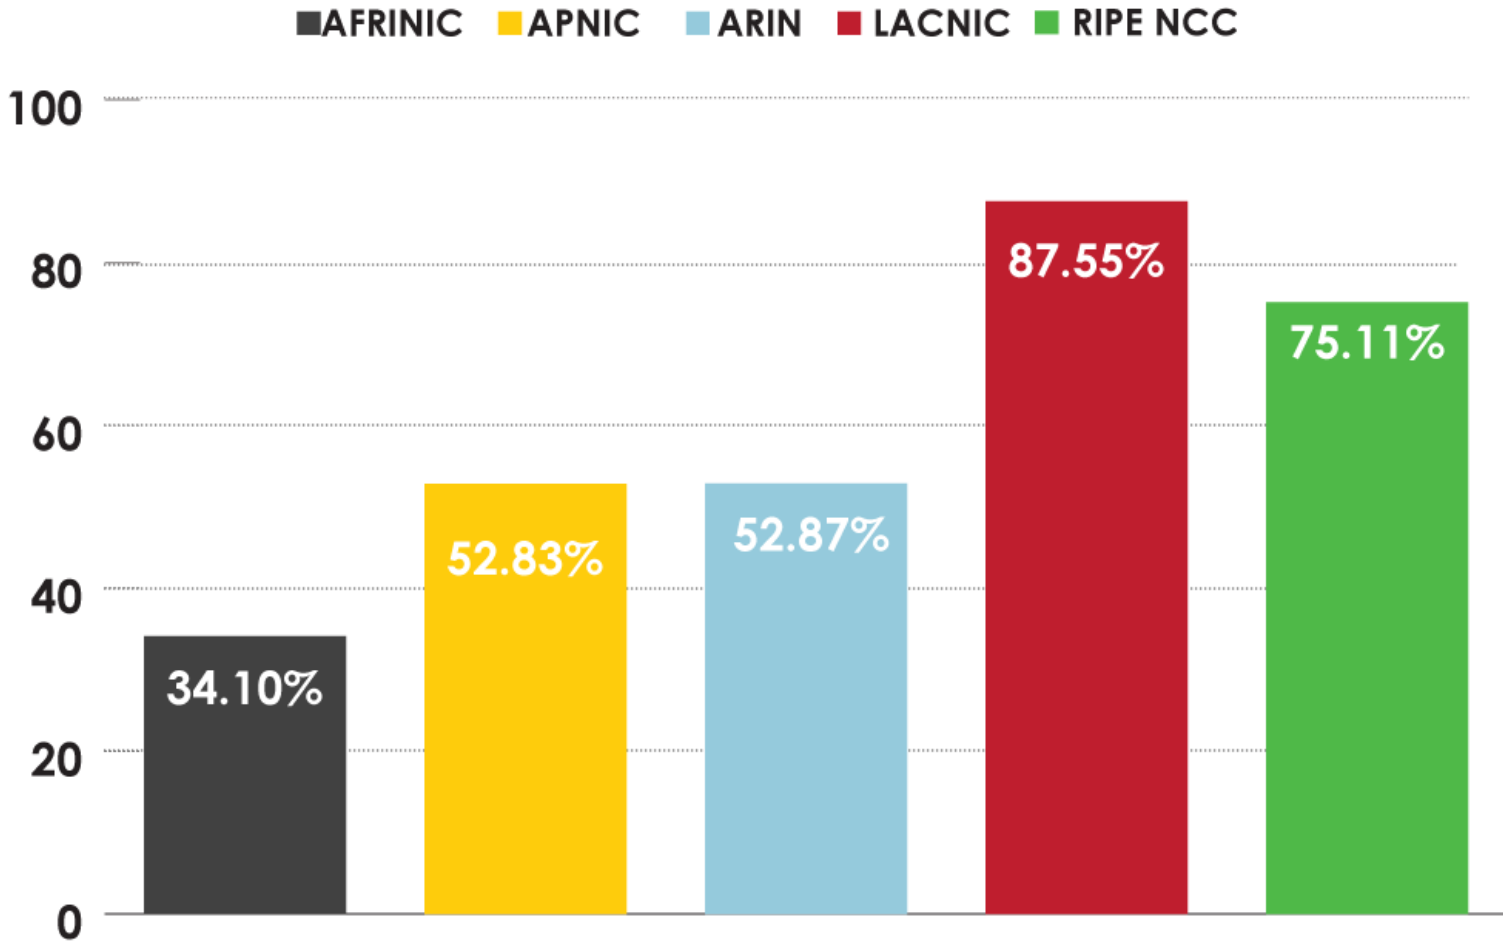

IPv6 ALLOCATIONS (RIRs TO LIRs/ISPs)

How many total allocations have been made by each RIR?
(Jan 1999 – Dec 2016)

2001:610:240:0-193:0:0:202 62:109:128 195:048:02:03 178:42:02:02 2001:610:240 193:0:0:203 195:048:02:03
62:109:128 195:048:02:03 2001:610:240 193:0:0:202 62:109:128 195:048:02:03 178:42:02:02 2001:610:240 193:0:0:203
193:0:0:203 2001:610:240:0-193:0:0:202 62:109:128 195:048:02:03 178:42:02:02 2001:610:240 193:0:0:203
2001:610:240:0-193:0:0:202 62:109:128 195:048:02:03 178:42:02:02 2001:610:240 193:0:0:203
Number Resource Organization

IPv6 ASSIGNMENTS RIRS TO END-USERS

How many assignments have been made by each RIR by year?

2001:610:240:0-193.0.0.202 62.109.128 195.048.02.03 178.42.02.02 2001:610:240 193.0.0.203 195.048.02.03
62.109.128 195.048.02.03 2001:610:240 193.0.0.202
193.0.0.203 2001:610:240:0-193.0.0.202 62.109.128 195.048.02.03 178.42.02.02 2001:610:240 193.0.0.203
2001:610:240:0-193.0.0.202 62.109.128 195.048.02.03 178.42.02.02 2001:610:240 193.0.0.203
Number Resource Organization

IPv6 ASSIGNMENTS (RIRs TO END-USERS)

How many total assignments have been made by each RIR?
(Jan 2002 – Dec 2016)

PERCENTAGE OF MEMBERS WITH BOTH IPv4 AND IPv6 IN EACH RIR

Number Resource Organization

THANK YOU