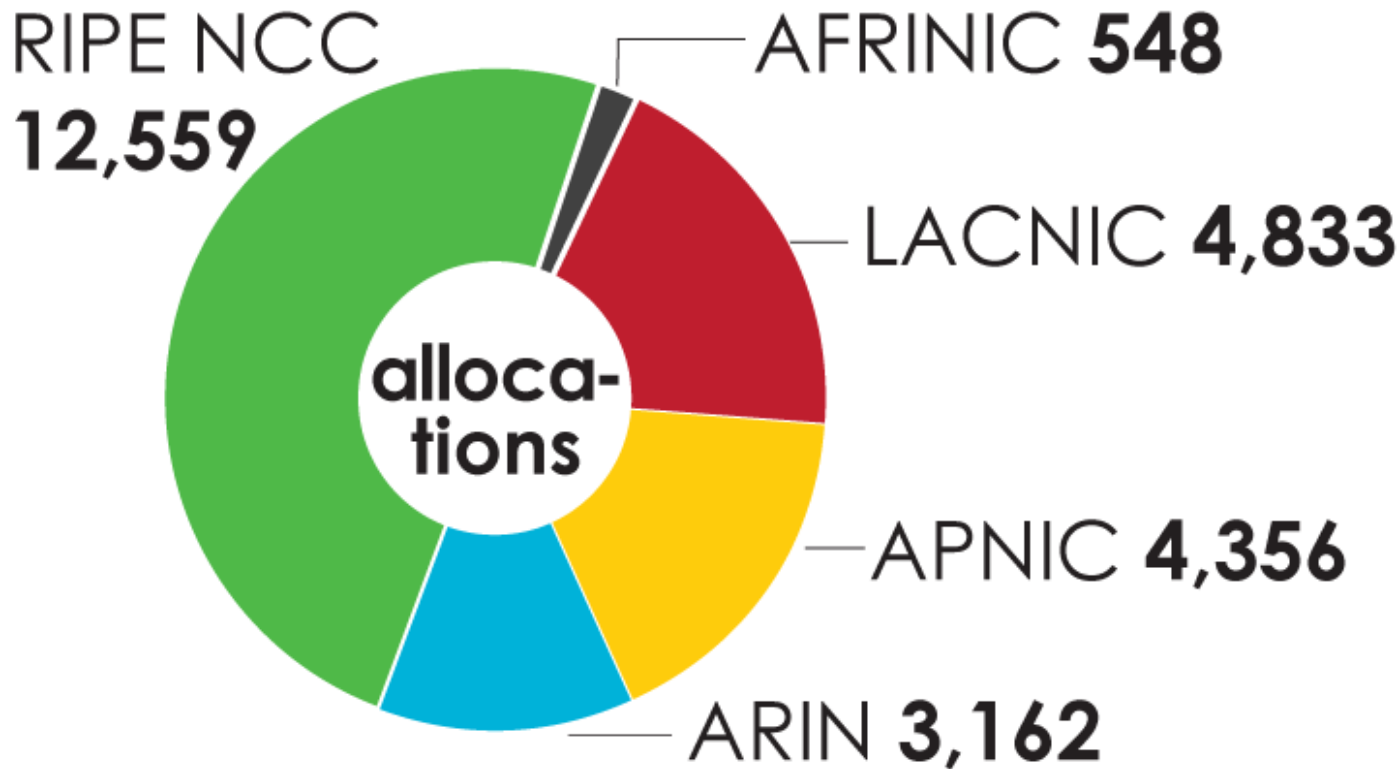

ASN ASSIGNMENTS (RIRs TO CUSTOMERS)

How many total ASNs has each RIR assigned?
(Jan 1999 – Dec 2016)

2001:610:240:0-1933:0:0:202 62:109:128 195:048:02:03 178:42:02:02 2001:610:240 193:0:0:203 195:048:02:03
62:109:128 195:048:02:03 2001:610:240 193:0:0:202 62:109:128 195:048:02:03 178:42:02:02 2001:610:240 193:0:0:203 195:048:02:03
193:0:0:203 2001:610:240:0-1933:0:0:202 62:109:128 195:048:02:03 178:42:02:02 2001:610:240 193:0:0:203 195:048:02:03
2001:610:240:0-1933:0:0:202 62:109:128 195:048:02:03 178:42:02:02 2001:610:240 193:0:0:203 195:048:02:03
Number Resource Organization

IPv6 ADDRESS SPACE

How much has been allocated to the RIRs?

RIRs 5 /12s (October 2006)

RIR	IPv6 ADDRESS
AFRINIC	2C00:0000::/12
APNIC	2400:0000::/12
ARIN	2600:0000::/12
LACNIC	2800:0000::/12
RIPE NCC	2A00:0000::/12

IPv6 ALLOCATIONS (RIRs TO LIRs/ISPs)

How many allocations have been made by each RIR by year?

2001:610:240:0-193:0:0:202
62:109:128-195:048:02:03
193:0:0:203 2001:610:240:0-193:0:0:202
2001:610:240:0-193:0:0:202 62:109:128-195:048:02:03 178:42:02:02 2001:610:240 193:0:0:203
193:0:0:203 2001:610:240:0-193:0:0:202 62:109:128-195:048:02:03 178:42:02:02 2001:610:240 193:0:0:203
2001:610:240:0-193:0:0:202 62:109:128-195:048:02:03 178:42:02:02 2001:610:240 193:0:0:203

IPv6 ALLOCATIONS (RIRs TO LIRs/ISPs)

How many total allocations have been made by each RIR?
(Jan 1999 – Dec 2016)

2001:610:240:0-193:0:0:202 62:109:128 195:048:02:03 178:42:02:02 2001:610:240 193:0:0:203 195:048:02:03
62:109:128 195:048:02:03 2001:610:240 193:0:0:202 62:109:128 195:048:02:03 178:42:02:02 2001:610:240 193:0:0:203
193:0:0:203 2001:610:240:0-193:0:0:202 62:109:128 195:048:02:03 178:42:02:02 2001:610:240 193:0:0:203
2001:610:240:0-193:0:0:202 62:109:128 195:048:02:03 178:42:02:02 2001:610:240 193:0:0:203
Number Resource Organization