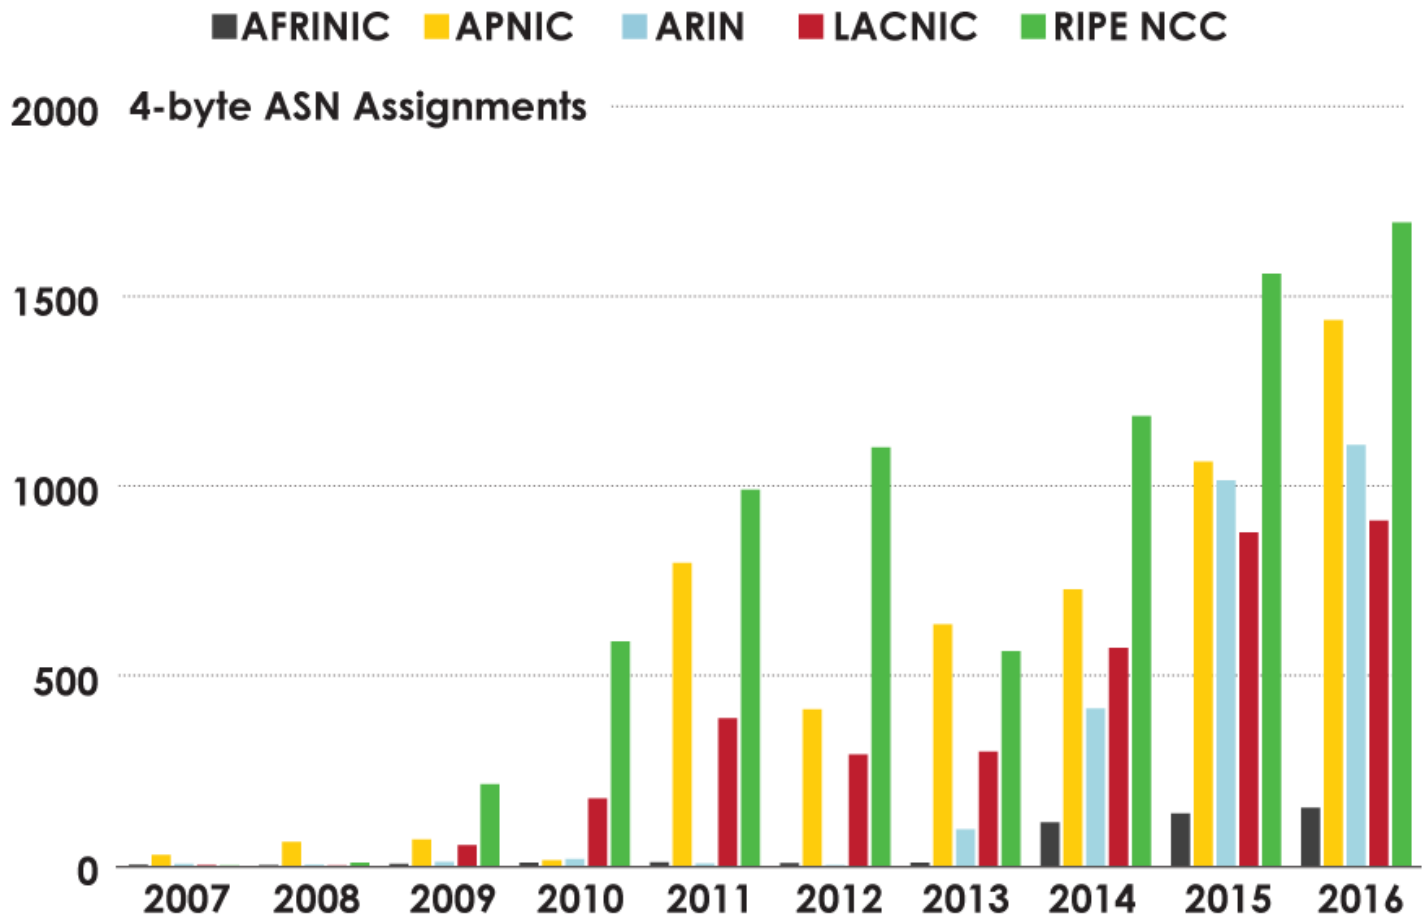

ASN ASSIGNMENTS (RIRs TO CUSTOMERS)

How many ASNs has each RIR assigned by year?

2001:610:240:0-1933:0:0:202 62:109:128 195:048:02:03 178:12:02:02 2001:610:240 1933:0:0:203 195:048:02:03
 62:109:128 195:048:02:03 2001:610:240 1933:0:0:202 62:109:128 195:048:02:03 178:12:02:02 2001:610:240 1933:0:0:203
 1933:0:0:203 2001:610:240:0-1933:0:0:202 62:109:128 195:048:02:03 178:12:02:02 2001:610:240 1933:0:0:203
 2001:610:240:0-1933:0:0:202 62:109:128 195:048:02:03 178:12:02:02 2001:610:240 1933:0:0:203
 Number Resource Organization

ASN ASSIGNMENTS (RIRs TO CUSTOMERS)

How many total ASNs has each RIR assigned?
(Jan 1999 – Dec 2016)

2001:610:240:0-1933:0:0:202 62:109:128 195:048:02:03 178:42:02:02 2001:610:240 193:0:0:203 195:048:02:03
62:109:128 195:048:02:03 2001:610:240 193:0:0:202 62:109:128 195:048:02:03 178:42:02:02 2001:610:240 193:0:0:203 195:048:02:03
193:0:0:203 2001:610:240:0-1933:0:0:202 62:109:128 195:048:02:03 178:42:02:02 2001:610:240 193:0:0:203 195:048:02:03
2001:610:240:0-1933:0:0:202 62:109:128 195:048:02:03 178:42:02:02 2001:610:240 193:0:0:203 195:048:02:03
Number Resource Organization

4-BYTE ASN ASSIGNMENTS

How many 4-byte ASNs has each RIR assigned by year?

Number Resource Organization

4-BYTE ASN ASSIGNMENTS

How many total 4-byte ASNs has each RIR assigned?
(Jan 2007 – Dec 2016)

2001:610:240:0-193:0:0:202 62:109:128 195:048:02:03 178:12:02:02 2001:610:240 193:0:0:203 195:048:02:03
 62:109:128 195:048:02:03 2001:610:240 193:0:0:202 62:109:128 195:048:02:03 178:12:02:02 2001:610:240 193:0:0:203 195:048:02:03
 193:0:0:203 2001:610:240:0-193:0:0:202 62:109:128 195:048:02:03 178:12:02:02 2001:610:240 193:0:0:203 195:048:02:03
 2001:610:240:0-193:0:0:202 62:109:128 195:048:02:03 178:12:02:02 2001:610:240 193:0:0:203 195:048:02:03
 Number Resource Organization