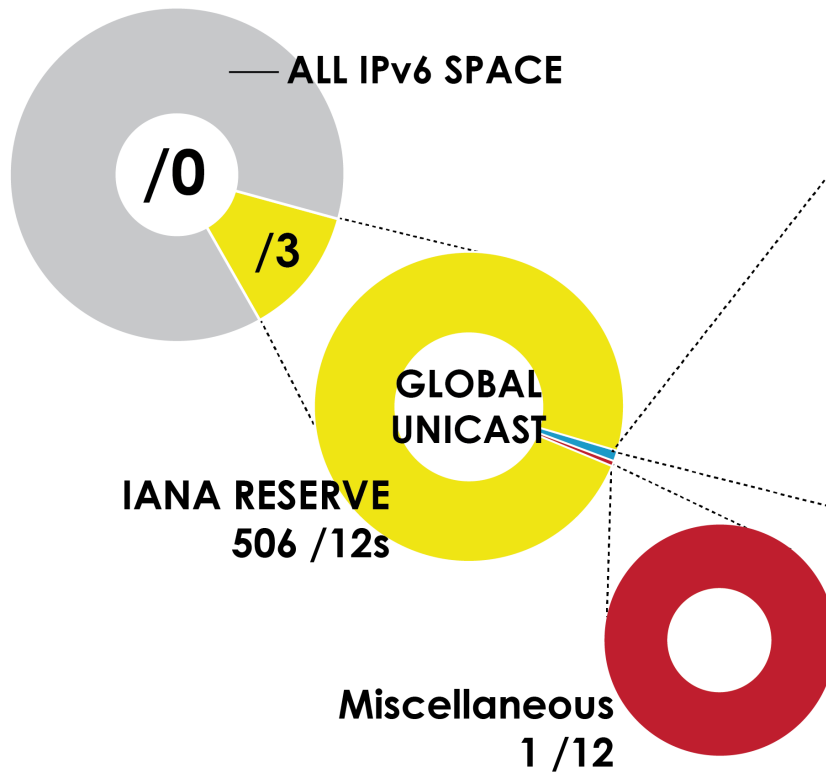

ASN ASSIGNMENTS (RIRs TO CUSTOMERS)

How many total ASNs has each RIR assigned?
(Jan 1999 – Dec 2016)

2001:610:240:0-1933:0:0:202 62:109:128 195:048:02:03 178:42:02:02 2001:610:240 193:0:0:203 195:048:02:03
62:109:128 195:048:02:03 2001:610:240 193:0:0:202 62:109:128 195:048:02:03 178:42:02:02 2001:610:240 193:0:0:203 195:048:02:03
193:0:0:203 2001:610:240:0-1933:0:0:202 62:109:128 195:048:02:03 178:42:02:02 2001:610:240 193:0:0:203 195:048:02:03
2001:610:240:0-1933:0:0:202 62:109:128 195:048:02:03 178:42:02:02 2001:610:240 193:0:0:203 195:048:02:03
Number Resource Organization

4-BYTE ASN ASSIGNMENTS

How many 4-byte ASNs has each RIR assigned by year?

Number Resource Organization

4-BYTE ASN ASSIGNMENTS

How many total 4-byte ASNs has each RIR assigned?
(Jan 2007 – Dec 2016)

2001:610:240:0-193:0:0:202 62:109:128 195:048:02:03 178:12:02:02 2001:610:240 193:0:0:203 195:048:02:03
 62:109:128 195:048:02:03 2001:610:240 193:0:0:202 62:109:128 195:048:02:03 178:12:02:02 2001:610:240 193:0:0:203 195:048:02:03
 193:0:0:203 2001:610:240:0-193:0:0:202 62:109:128 195:048:02:03 178:12:02:02 2001:610:240 193:0:0:203 195:048:02:03
 2001:610:240:0-193:0:0:202 62:109:128 195:048:02:03 178:12:02:02 2001:610:240 193:0:0:203 195:048:02:03
 Number Resource Organization

IPv6 ADDRESS SPACE

How much has been allocated to the RIRs?

RIRs 5 /12s (October 2006)

RIR	IPv6 ADDRESS
AFRINIC	2C00:0000::/12
APNIC	2400:0000::/12
ARIN	2600:0000::/12
LACNIC	2800:0000::/12
RIPE NCC	2A00:0000::/12