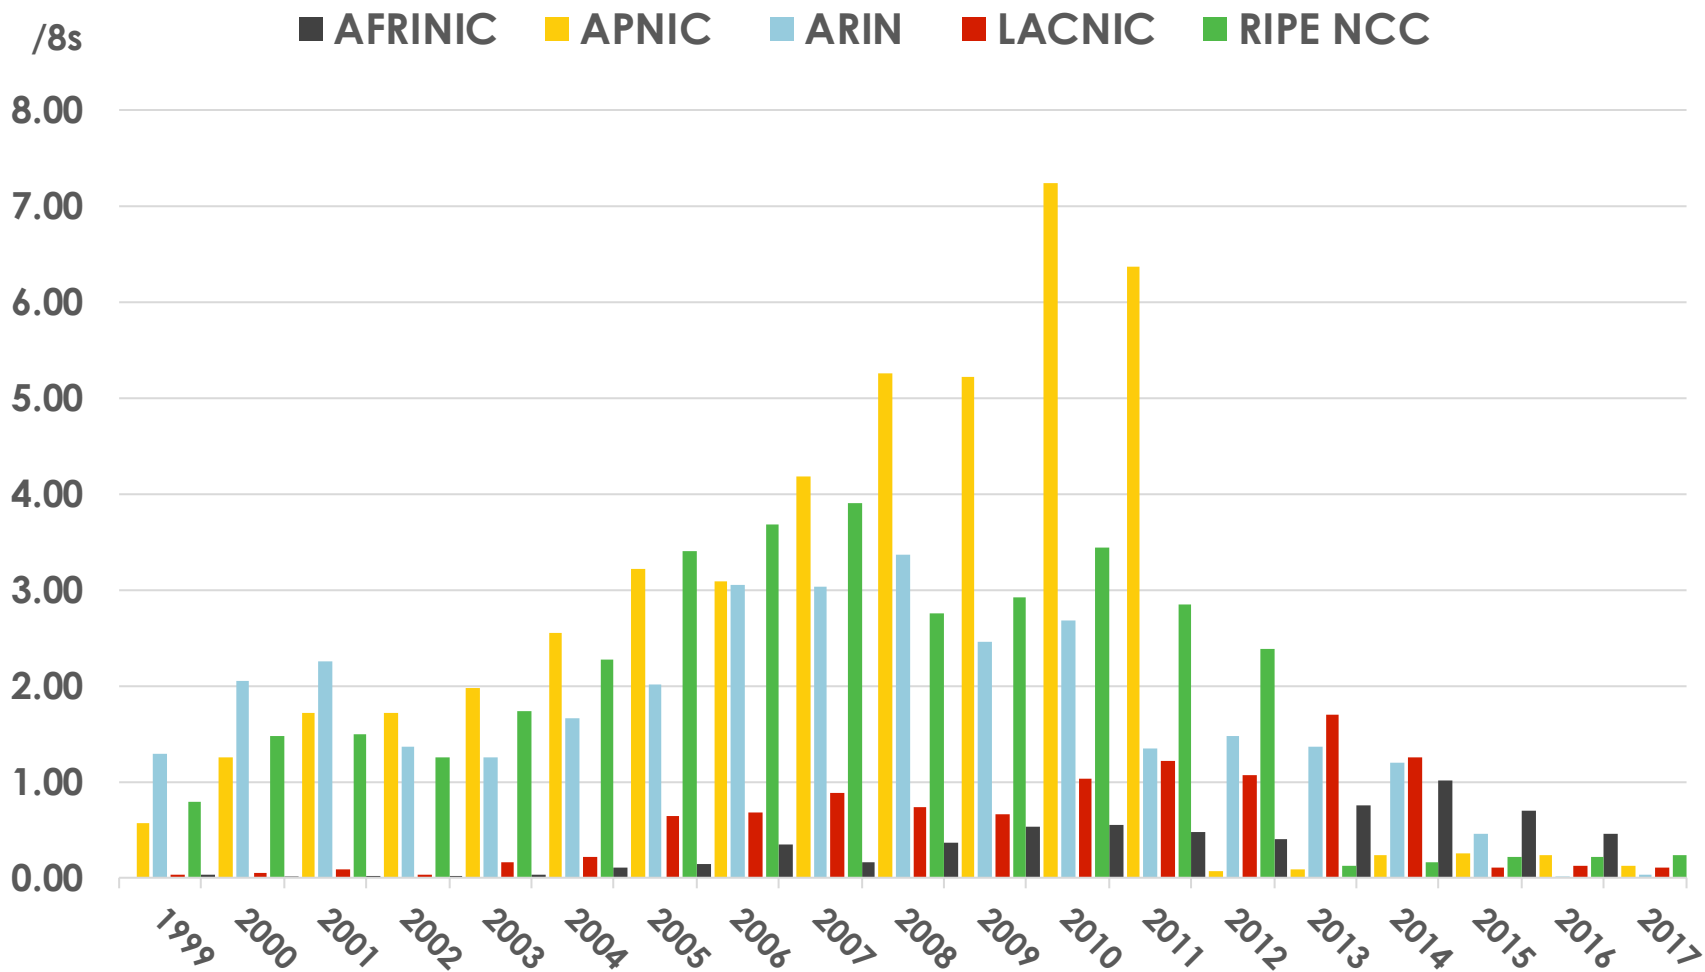

INTERNET NUMBER RESOURCE STATUS REPORT

As of 31 December 2017

Prepared by
Regional Internet Registries
AFRINIC, APNIC, ARIN, LACNIC and the RIPE NCC

2001:610:240:0-193:0:0:202 62:109:128 195:048:02:03 178:12:02:02 2001:610:240 193:0:0:203 195:048:02:03
62:109:128 195:048:02:03 2001:610:240 193:0:0:202 62:109:128 195:048:02:03 178:12:02:02 2001:610:240 193:0:0:203 195:048:02:03
193:0:0:203 2001:610:240:0-193:0:0:202 62:109:128 195:048:02:03 178:12:02:02 2001:610:240 193:0:0:203 195:048:02:03
2001:610:240:0-193:0:0:202 62:109:128 195:048:02:03 178:12:02:02 2001:610:240 193:0:0:203 195:048:02:03
Number Resource Organization

IPv4 ADDRESS SPACE

What is the status of each of the 256 /8s?

STATUS OF 256 /8s IPv4 ADDRESS SPACE

2001:610:240:0-1933:0:0:202 62:109:128 195:048:02:03 178:12:02:02 2001:610:240 193:0:0:203 195:048:02:03
 62:109:128 195:048:02:03 2001:610:240 193:0:0:202 62:109:128 195:048:02:03 178:12:02:02 2001:610:240 193:0:0:203
 193:0:0:203 2001:610:240:0-1933:0:0:202 62:109:128 195:048:02:03 178:12:02:02 2001:610:240 193:0:0:203
 2001:610:240:0-1933:0:0:202 62:109:128 195:048:02:03 178:12:02:02 2001:610:240 193:0:0:203
 Number Resource Organization

IPv4 ADDRESS SPACE ISSUED (RIRs TO CUSTOMERS)

In terms of /8s, how much space did each RIR issue by year?

Number Resource Organization

IPv4 ADDRESS SPACE ISSUED (RIRs TO CUSTOMERS)

In terms of /8s, how much total space has each RIR issued?
(Jan 1999 – Dec 2017)