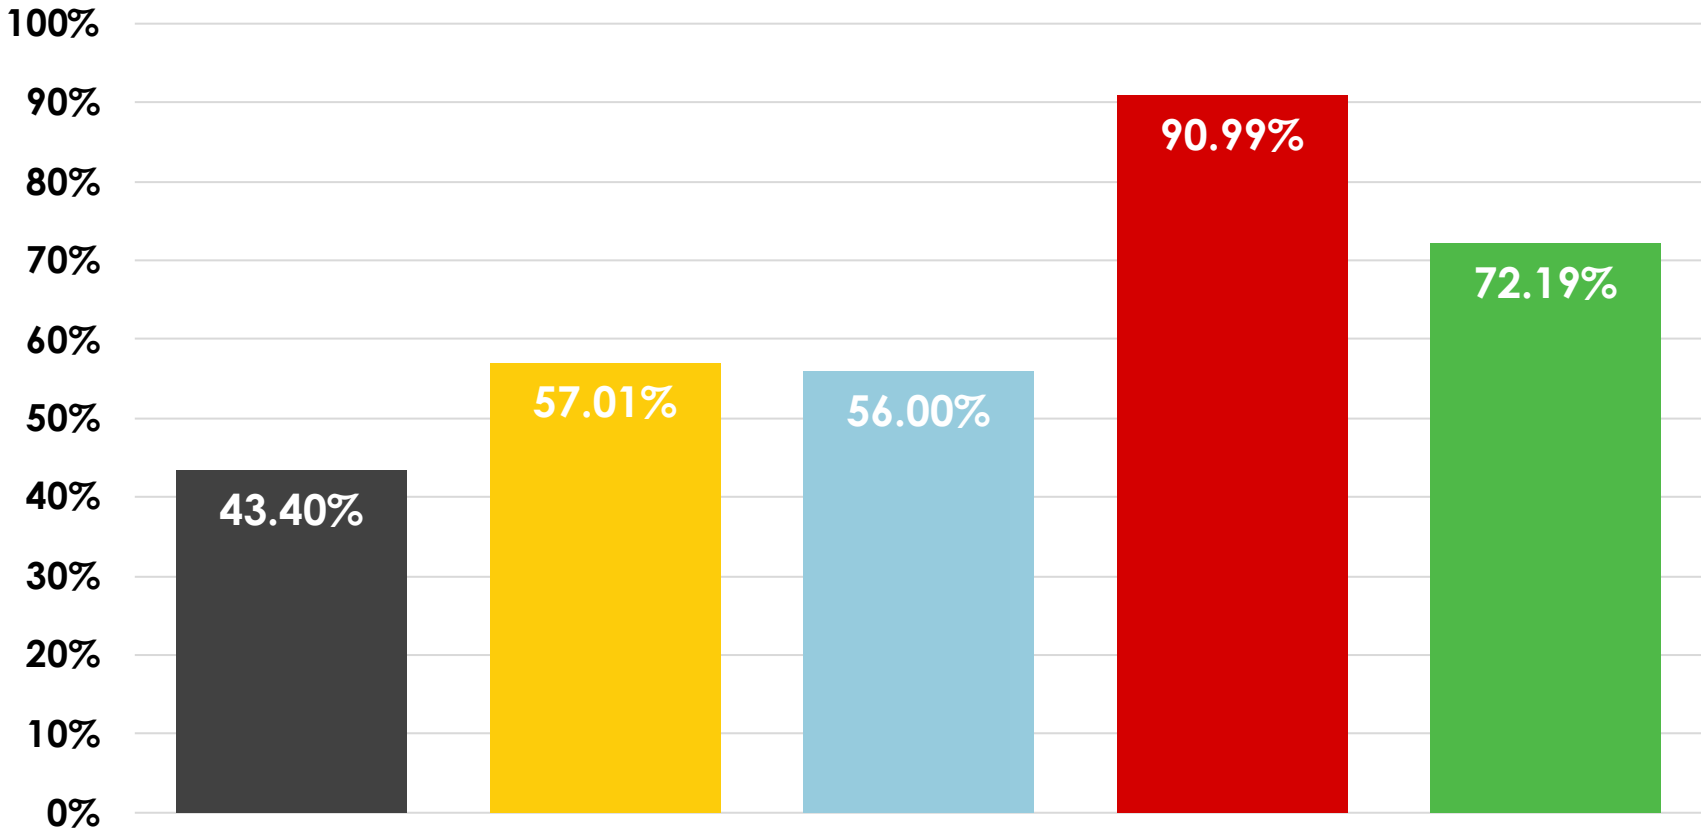

PERCENTAGE OF MEMBERS WITH BOTH IPv4 AND IPv6 IN EACH RIR

■ AFRINIC ■ APNIC ■ ARIN ■ LACNIC ■ RIPE NCC