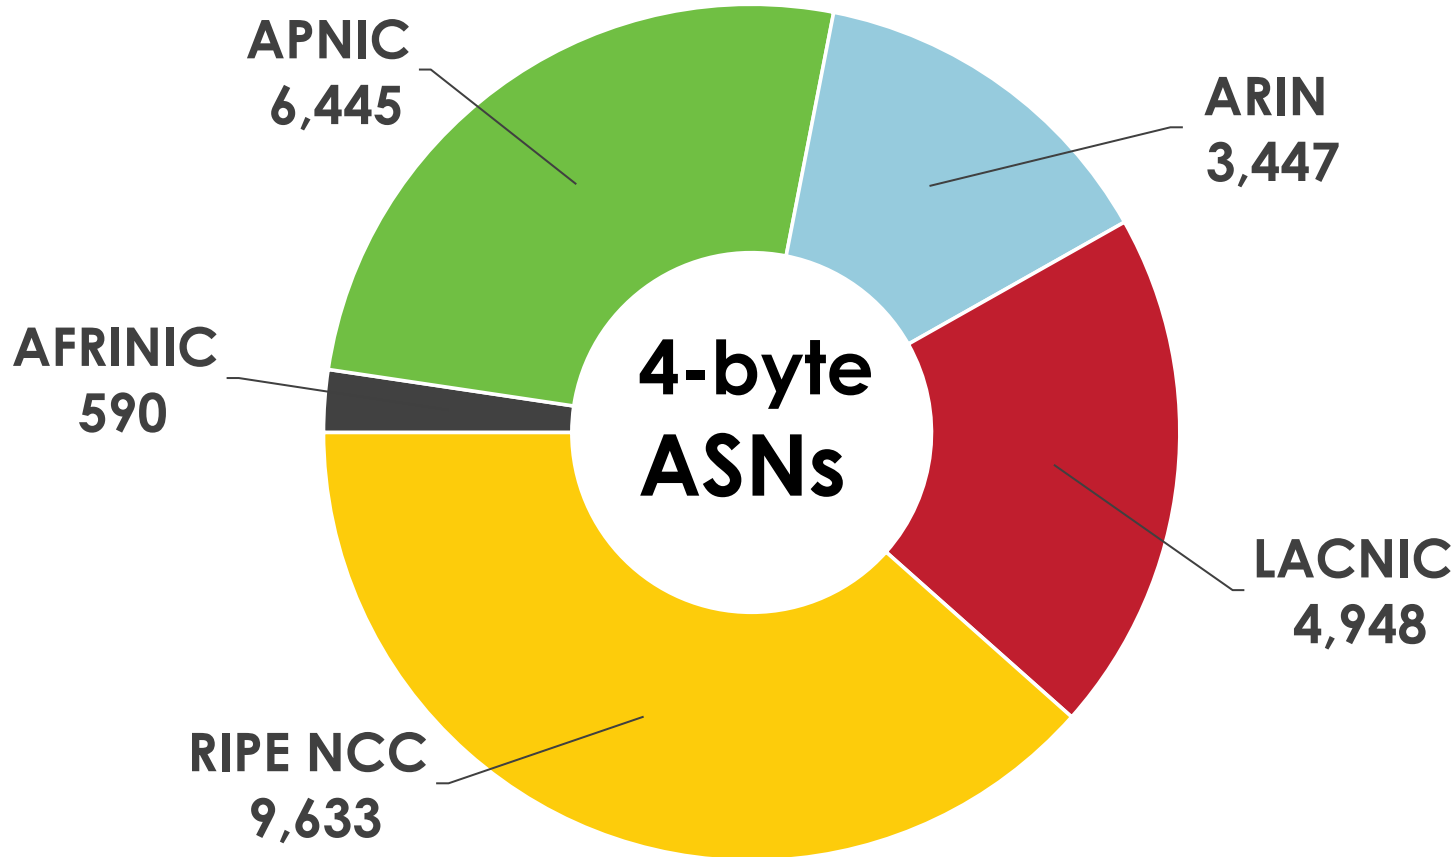

Number Resource Organization

ASN ASSIGNMENTS (RIRs TO CUSTOMERS)

How many total ASNs has each RIR assigned?
(Jan 1999 – Dec 2017)

2001:610:240:0-193:0:0:202
62:109:128-195:048:02:03
193:0:0:203 2001:610:240:0-193:0:0:202
2001:610:240:0-193:0:0:202

Number Resource Organization

4-BYTE ASN ASSIGNMENTS

How many 4-byte ASNs has each RIR assigned by year?

4-byte ASN assignments

■ AFRINIC ■ APNIC ■ ARIN ■ LACNIC ■ RIPE NCC

2001:610:240:0 193:0:0:202 62:109:128 195:048:02:03 178:12:02:02 2001:610:240 193:0:0:203 195:048:02:03 62:109:128 195:048:02:03 178:12:02:02 2001:610:240 193:0:0:202 193:0:0:203 2001:610:240:0 193:0:0:202 62:109:128 195:048:02:03 178:12:02:02 2001:610:240 193:0:0:203 195:048:02:03 62:109:128 195:048:02:03 178:12:02:02 2001:610:240 193:0:0:202 2001:610:240:0 193:0:0:202 62:109:128 195:048:02:03 178:12:02:02 2001:610:240 193:0:0:203 195:048:02:03 62:109:128 195:048:02:03 178:12:02:02 2001:610:240 193:0:0:202 2001:610:240:0 193:0:0:202 62:109:128 195:048:02:03 178:12:02:02 2001:610:240 193:0:0:203 195:048:02:03 62:109:128 195:048:02:03 178:12:02:02 2001:610:240 193:0:0:202

Number Resource Organization

4-BYTE ASN ASSIGNMENTS

How many total 4-byte ASNs has each RIR assigned?
(Jan 2007 – Dec 2017)

2001:610:240:0-193:0:0:202 62:109:128 195:048:02:03 178:42:02:02 2001:610:240 193:0:0:203 195:048:02:03
62:109:128 195:048:02:03 428:42:02:02 2001:610:240 193:0:0:202 62:109:128 195:048:02:03 178:42:02:02 2001:610:240 193:0:0:203
193:0:0:203 2001:610:240:0-193:0:0:202 62:109:128 195:048:02:03 178:42:02:02 2001:610:240 193:0:0:203
2001:610:240:0-193:0:0:202 62:109:128 195:048:02:03 178:42:02:02 2001:610:240 193:0:0:202

Number Resource Organization

IPv6 ADDRESS SPACE

How much has been allocated to the RIRs?

2001:610:240:0-193:0:0:202
62 109 128 195 048 02 03
193:0:0:203 2001:610:240:0-193:0:0:202
2001:610:240:0-193:0:0:202 62
Number Resource Organization