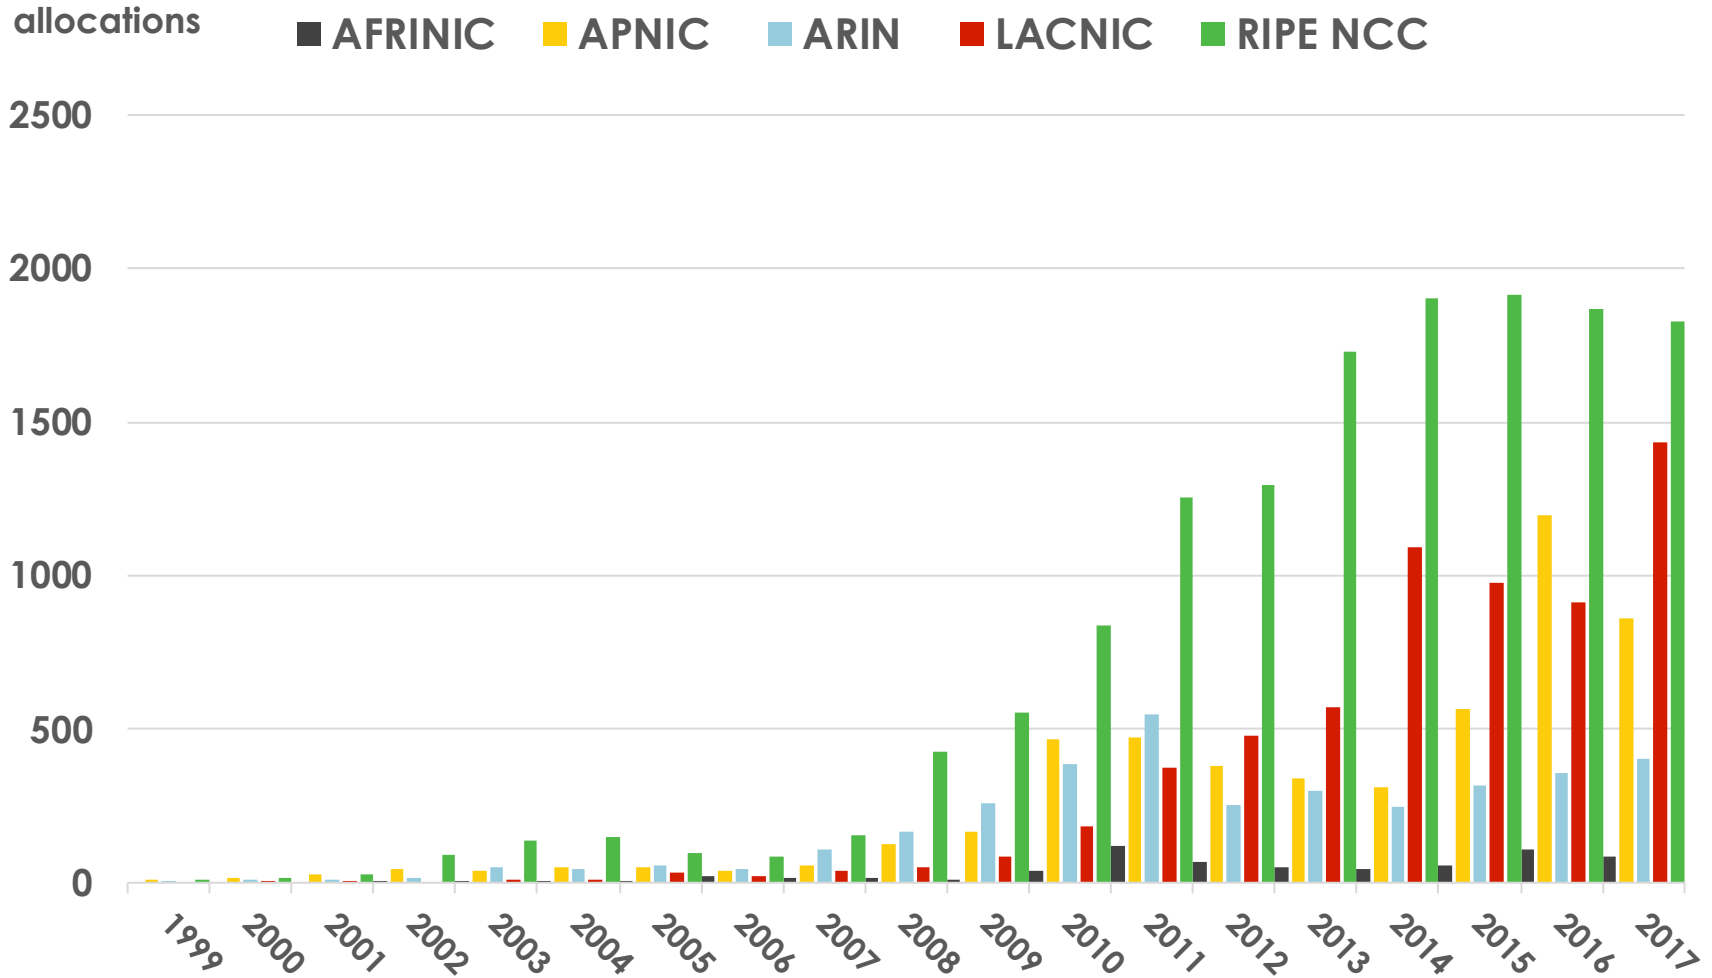

Number Resource Organization

4-BYTE ASN ASSIGNMENTS

How many total 4-byte ASNs has each RIR assigned?
(Jan 2007 – Dec 2017)

2001:610:240:0-193:0:0:202 62:109:128 195:048:02:03 178:42:02:02 2001:610:240 193:0:0:203 195:048:02:03
62:109:128 195:048:02:03 428:42:02:02 2001:610:240 193:0:0:202 62:109:128 195:048:02:03 178:42:02:02 2001:610:240 193:0:0:203
193:0:0:203 2001:610:240:0-193:0:0:202 62:109:128 195:048:02:03 178:42:02:02 2001:610:240 193:0:0:203
2001:610:240:0-193:0:0:202 62:109:128 195:048:02:03 178:42:02:02 2001:610:240 193:0:0:202

Number Resource Organization

IPv6 ADDRESS SPACE

How much has been allocated to the RIRs?

2001:610:240:0-193:0:0:202
62 109 128 195 048 02 03
193:0:0:203 2001:610:240:0-193:0:0:202
2001:610:240:0-193:0:0:202 62
Number Resource Organization

IPv6 ALLOCATIONS (RIRs TO LIRs/ISPs)

How many allocations have been made by each RIR by year?

2001:610:240:0-193:0:0:202
62:109:128-195:048:02:03
193:0:0:203
2001:610:240:0-193:0:0:202
2001:610:240:0-193:0:0:202
Number Resource Organization

IPv6 ALLOCATIONS

(RIRs TO LIRs/ISPs)

How many total allocations have been made by each RIR?
(Jan 1999 – Dec 2017)

2001:610:240:0-193:0:0:202
62:109:128-195:048:02:03
193:0:0:203 2001:610:240:0-193:0:0:202
2001:610:240:0-193:0:0:202
62:109:128-195:048:02:03
2001:610:240-193:0:0:203
Number Resource Organization