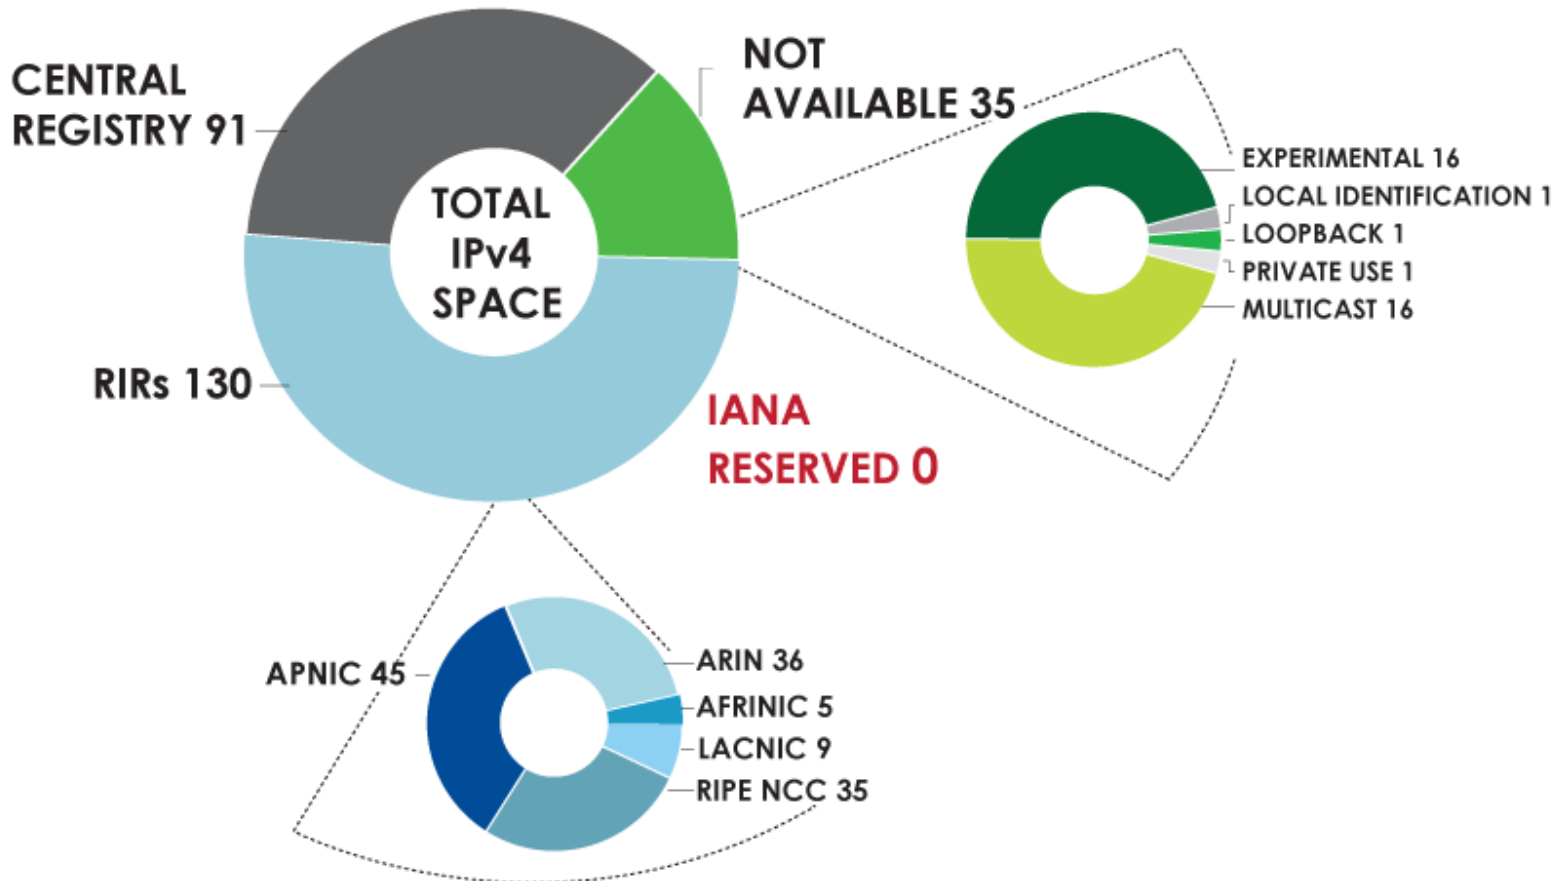

IPv4 ADDRESS SPACE

What is the status of each of the 256 /8s?

STATUS OF 256 /8s IPv4 ADDRESS SPACE

2001:610:240:0-1933:0:0:202 62:109:128 195:048:02:03 178:12:02:02 2001:610:240 193:0:0:203 195:048:02:03
62:109:128 195:048:02:03 2001:610:240 193:0:0:202 62:109:128 195:048:02:03 178:12:02:02 2001:610:240 193:0:0:203
193:0:0:203 2001:610:240:0-1933:0:0:202 62:109:128 195:048:02:03 178:12:02:02 2001:610:240 193:0:0:203
2001:610:240:0-1933:0:0:202 62:109:128 195:048:02:03 178:12:02:02 2001:610:240 193:0:0:203
Number Resource Organization