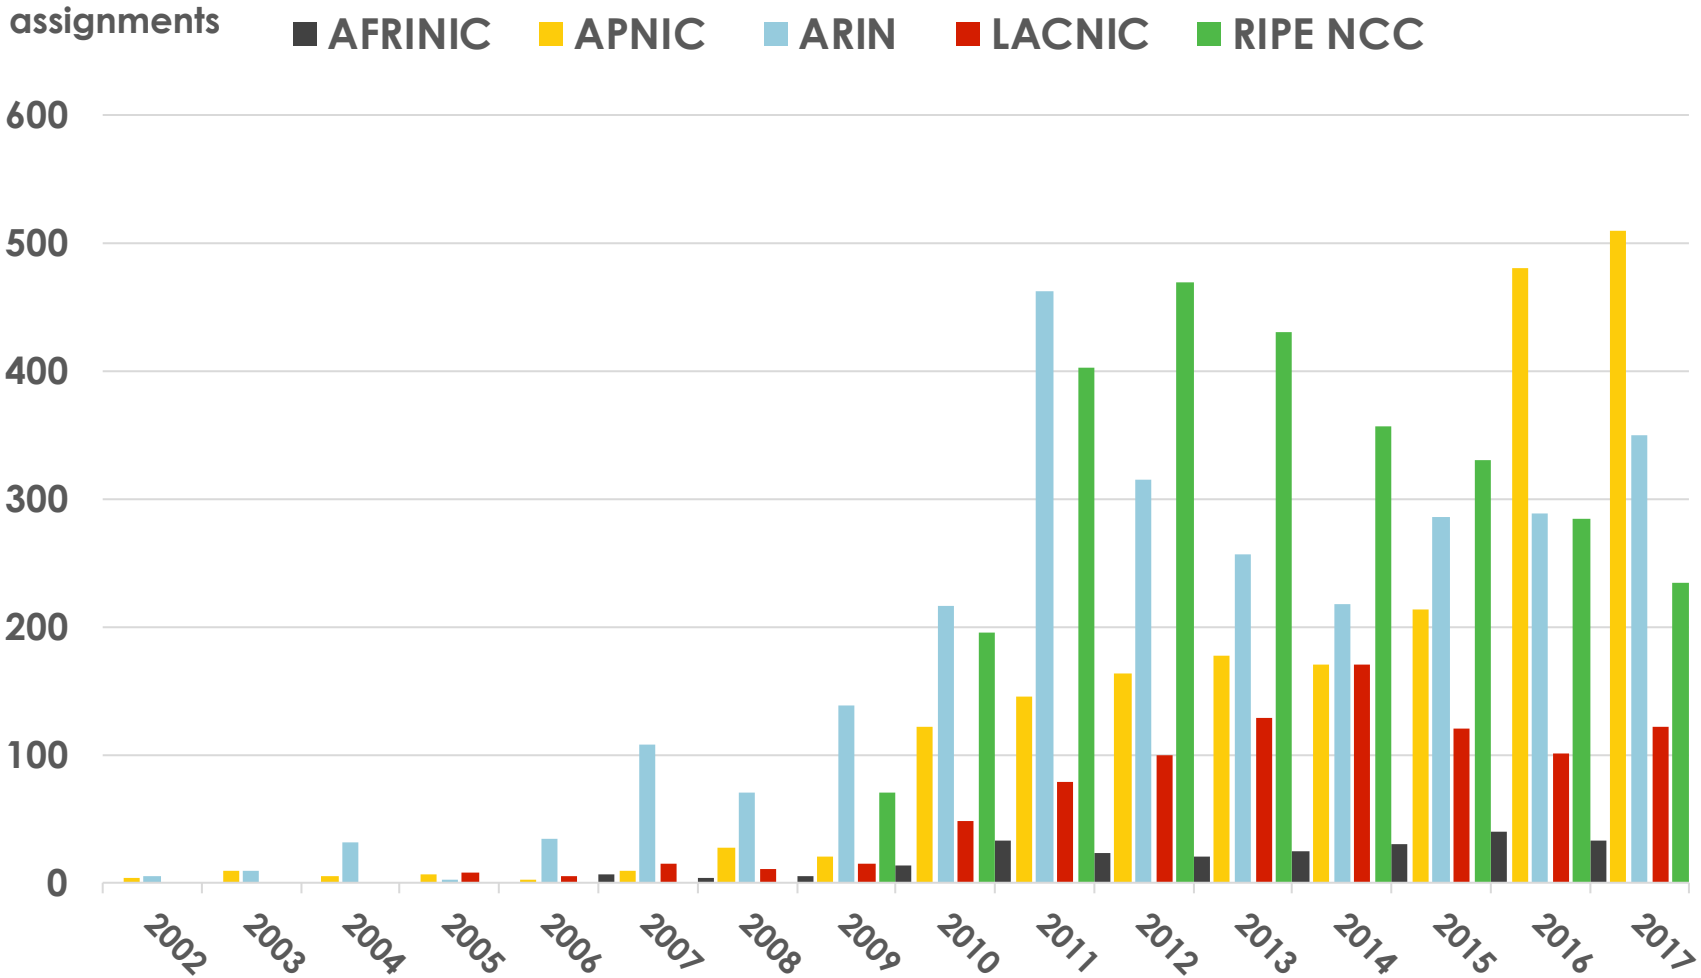

IPv6 ALLOCATIONS (RIRs TO LIRs/ISPs)

How many allocations have been made by each RIR by year?

2001:610:240:0-193:0:0:202
62:109:128-195:048:02:03
193:0:0:203
2001:610:240:0-193:0:0:202
2001:610:240:0-193:0:0:202
Number Resource Organization

IPv6 ALLOCATIONS

(RIRs TO LIRs/ISPs)

How many total allocations have been made by each RIR?
(Jan 1999 – Dec 2017)

2001:610:240:0-193:0:0:202
62:109:128-195:048:02:03
193:0:0:203 2001:610:240:0-193:0:0:202
2001:610:240:0-193:0:0:202
62:109:128-195:048:02:03
2001:610:240-193:0:0:203
Number Resource Organization

IPv6 ASSIGNMENTS RIRS TO END-USERS

How many assignments have been made by each RIR by year?

2001:610:240:0-193.0.0.202 62.109.128 195.048.02.03 178.12.02.02 2001:610:240 193.0.0.203 195.048.02.03
62.109.128 195.048.02.03 2001:610:240 193.0.0.205 2001:610:240 193.0.0.202
193.0.0.203 2001:610:240:0-193.0.0.202 62.109.128 195.048.02.03 178.12.02.02 2001:610:240 193.0.0.203
2001:610:240:0-193.0.0.202 62.109.128 195.048.02.03 178.12.02.02 2001:610:240 193.0.0.203
2001:610:240:0-193.0.0.202 62.109.128 195.048.02.03 178.12.02.02 2001:610:240 193.0.0.203