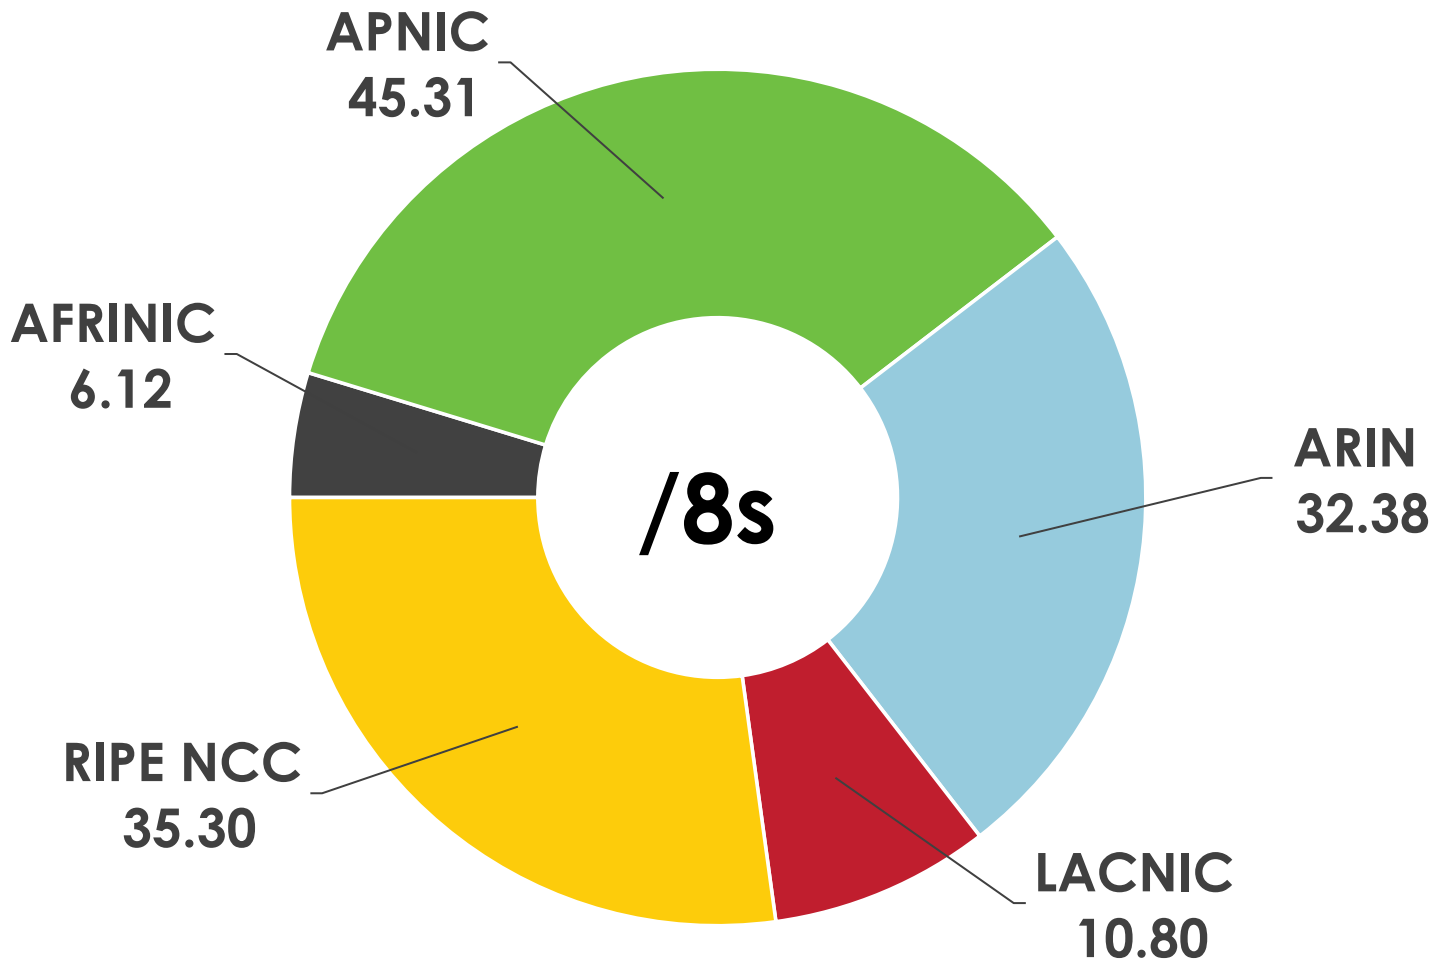

IPv4 ADDRESS SPACE ISSUED (RIRs TO CUSTOMERS)

In terms of /8s, how much space did each RIR issue by year?

Number Resource Organization

IPv4 ADDRESS SPACE ISSUED (RIRs TO CUSTOMERS)

In terms of /8s, how much total space has each RIR issued?
(Jan 1999 – Dec 2017)

Number Resource Organization
2001:610:240:0-193:0:0:202
62:109:128-195:048:02:03
193:0:0:203 2001:610:240:0-193:0:0:202
2001:610:240:0-193:0:0:202 62:109:128-195:048:02:03
193:0:0:203 2001:610:240:0-193:0:0:202
2001:610:240:0-193:0:0:202 62:109:128-195:048:02:03
193:0:0:203 2001:610:240:0-193:0:0:202