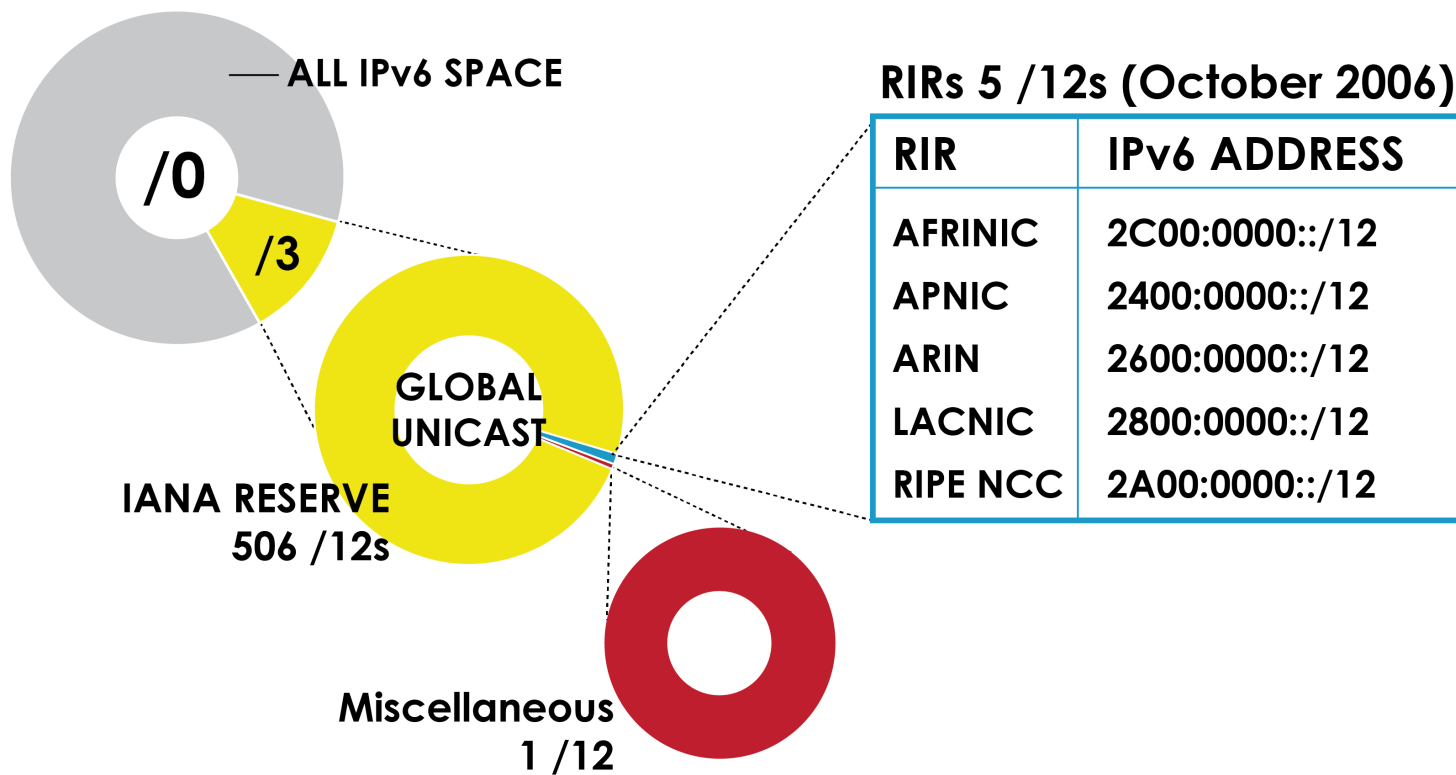

Number Resource Organization

4-BYTE ASN ASSIGNMENTS

How many 4-byte ASNs has each RIR assigned by year?

4-byte ASN assignments

■ AFRINIC ■ APNIC ■ ARIN ■ LACNIC ■ RIPE NCC

2001:610:240:0 193:0:0:202 62:109:128 195:048:02:03 178:12:02:02 2001:610:240 193:0:0:203 195:048:02:03 62:109:128 195:048:02:03 178:12:02:02 2001:610:240 193:0:0:202 193:0:0:203 2001:610:240:0 193:0:0:202 62:109:128 195:048:02:03 178:12:02:02 2001:610:240 193:0:0:203 195:048:02:03 62:109:128 195:048:02:03 178:12:02:02 2001:610:240 193:0:0:202 2001:610:240:0 193:0:0:202 62:109:128 195:048:02:03 178:12:02:02 2001:610:240 193:0:0:203 195:048:02:03 62:109:128 195:048:02:03 178:12:02:02 2001:610:240 193:0:0:202 2001:610:240:0 193:0:0:202 62:109:128 195:048:02:03 178:12:02:02 2001:610:240 193:0:0:203 195:048:02:03 62:109:128 195:048:02:03 178:12:02:02 2001:610:240 193:0:0:202

Number Resource Organization

4-BYTE ASN ASSIGNMENTS

How many total 4-byte ASNs has each RIR assigned?
(Jan 2007 – Dec 2017)

2001:610:240:0-193:0:0:202 62:109:128 195:048:02:03 178:42:02:02 2001:610:240 193:0:0:203 195:048:02:03
62:109:128 195:048:02:03 428:42:02:02 2001:610:240 193:0:0:202 62:109:128 195:048:02:03 178:42:02:02 2001:610:240 193:0:0:203
193:0:0:203 2001:610:240:0-193:0:0:202 62:109:128 195:048:02:03 178:42:02:02 2001:610:240 193:0:0:203
2001:610:240:0-193:0:0:202 62:109:128 195:048:02:03 178:42:02:02 2001:610:240 193:0:0:202

Number Resource Organization

IPv6 ADDRESS SPACE

How much has been allocated to the RIRs?

2001:610:240:0-193:0:0:202
62 109 128 195 048 02 03
193:0:0:203 2001:610:240:0-193:0:0:202
2001:610:240:0-193:0:0:202 62
Number Resource Organization