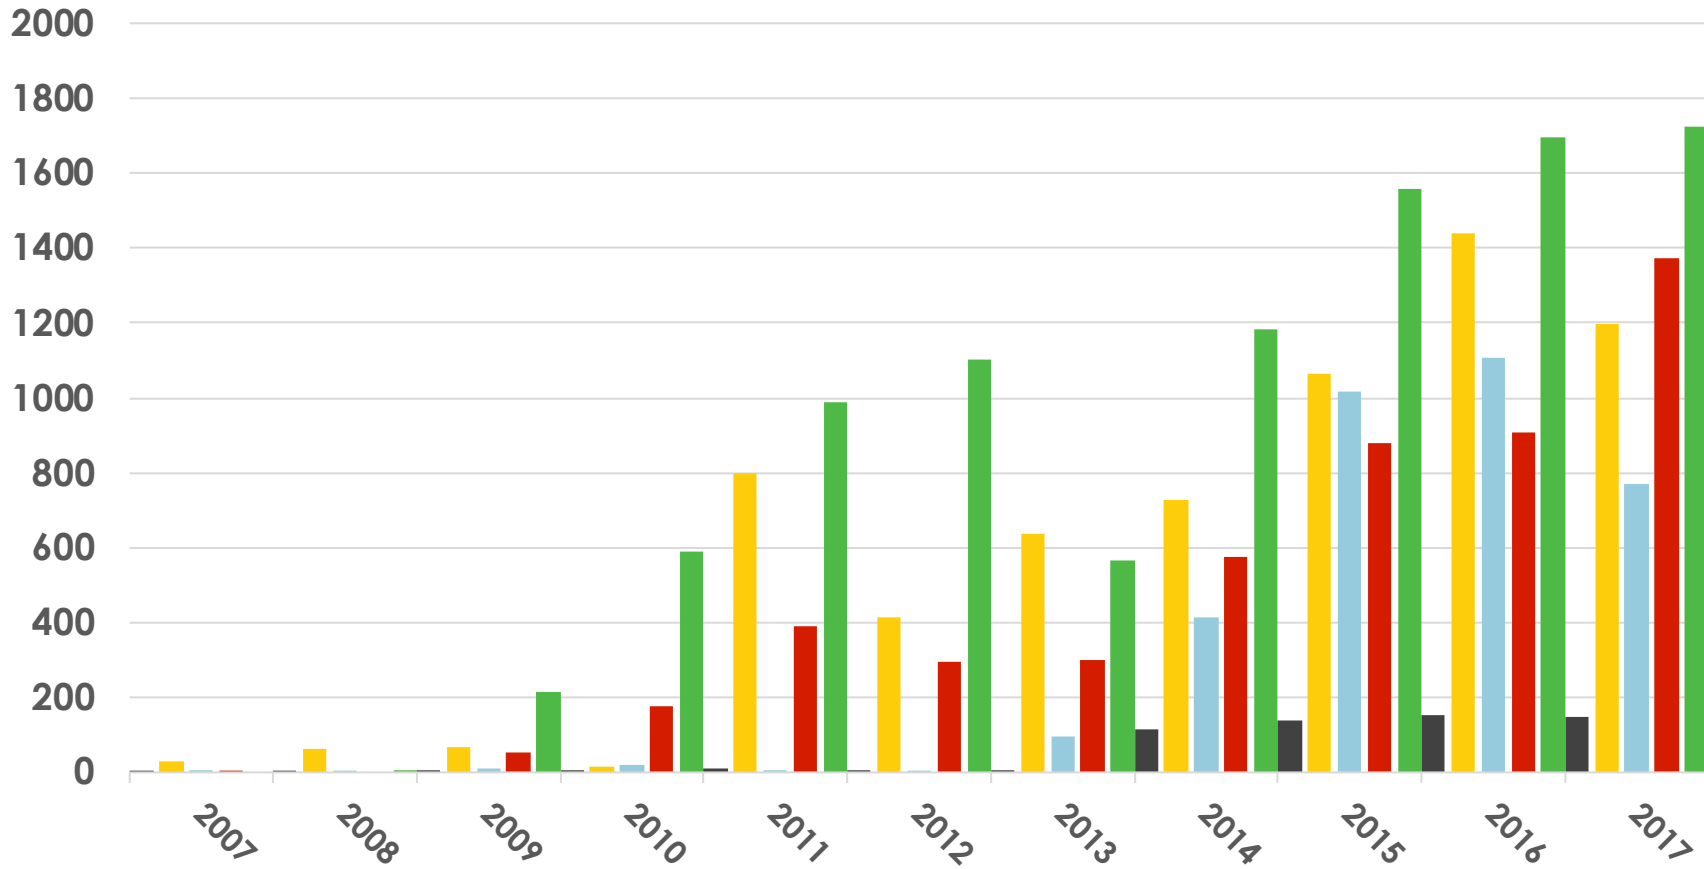

Number Resource Organization

ASN ASSIGNMENTS (RIRs TO CUSTOMERS)

How many total ASNs has each RIR assigned?
(Jan 1999 – Dec 2017)

2001:610:240:0-193:0:0:202
62:109:128-195:048:02:03
193:0:0:203 2001:610:240:0-193:0:0:202
2001:610:240:0-193:0:0:202

Number Resource Organization

4-BYTE ASN ASSIGNMENTS

How many 4-byte ASNs has each RIR assigned by year?

4-byte ASN assignments

■ AFRINIC ■ APNIC ■ ARIN ■ LACNIC ■ RIPE NCC

2001:610:240:0 193:0:0:202 62:109:128 195:048:02:03 178:12:02:02 2001:610:240 193:0:0:203 195:048:02:03 62:109:128 195:048:02:03 178:12:02:02 2001:610:240 193:0:0:202 193:0:0:203 2001:610:240:0 193:0:0:202 62:109:128 195:048:02:03 178:12:02:02 2001:610:240 193:0:0:203 195:048:02:03 62:109:128 195:048:02:03 178:12:02:02 2001:610:240 193:0:0:202 2001:610:240:0 193:0:0:202 62:109:128 195:048:02:03 178:12:02:02 2001:610:240 193:0:0:203 195:048:02:03 62:109:128 195:048:02:03 178:12:02:02 2001:610:240 193:0:0:202 2001:610:240:0 193:0:0:202 62:109:128 195:048:02:03 178:12:02:02 2001:610:240 193:0:0:203 195:048:02:03 62:109:128 195:048:02:03 178:12:02:02 2001:610:240 193:0:0:202