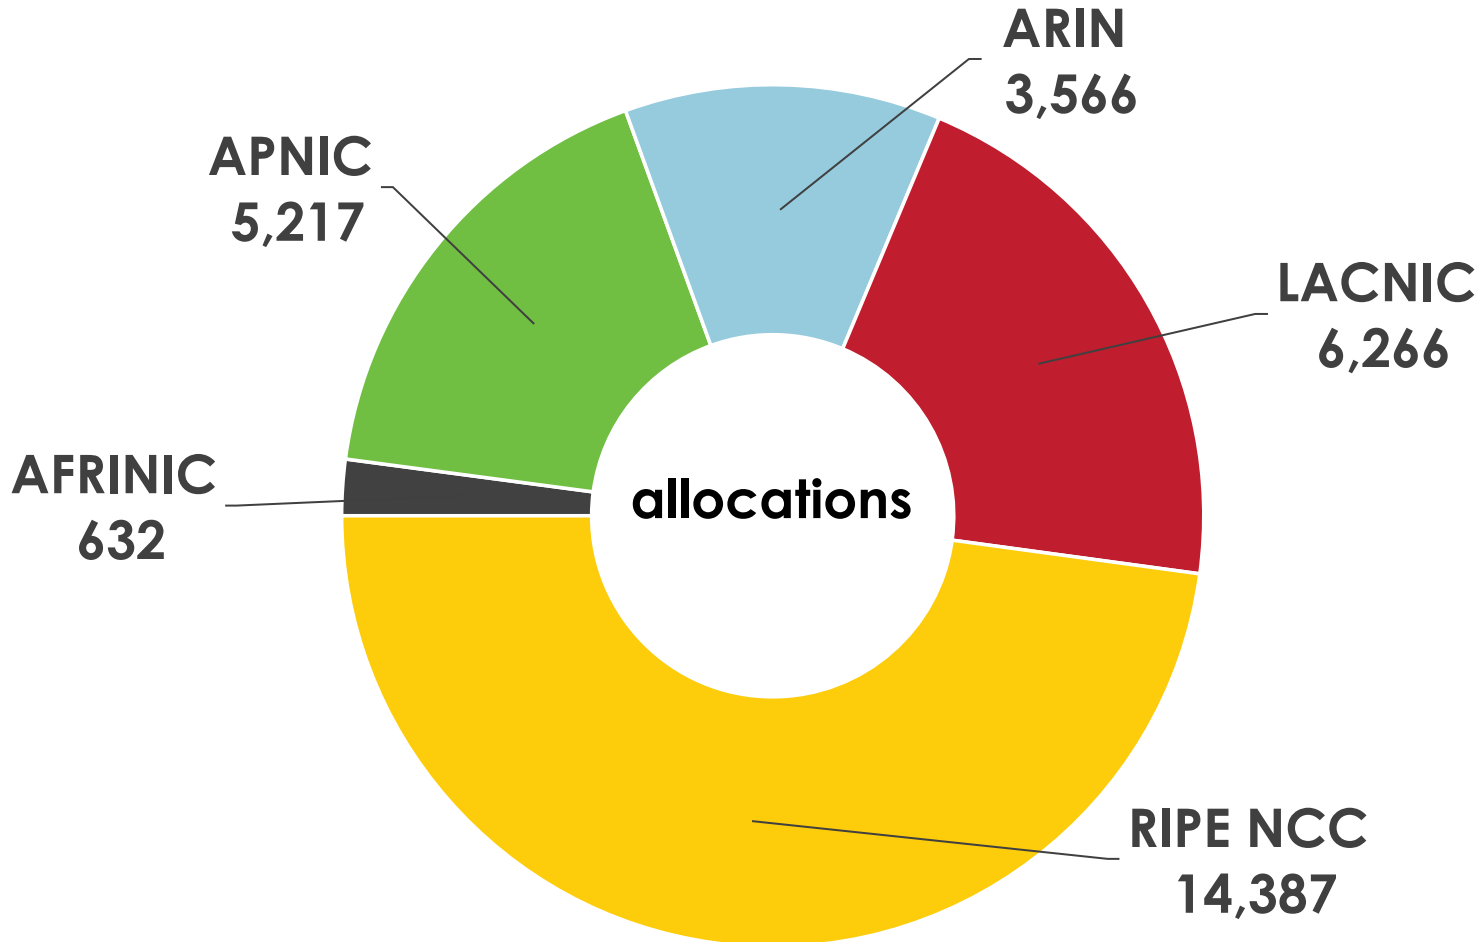

Number Resource Organization

IPv6 ADDRESS SPACE

How much has been allocated to the RIRs?

2001:610:240:0-193:0:0:202
62 109 128 195 048 02 03
193:0:0:203 2001:610:240:0-193:0:0:202
2001:610:240:0-193:0:0:202 62
Number Resource Organization

IPv6 ALLOCATIONS (RIRs TO LIRs/ISPs)

How many allocations have been made by each RIR by year?

2001:610:240:0-193:0:0:202
62:109:128-195:048:02:03
193:0:0:203
2001:610:240:0-193:0:0:202
2001:610:240:0-193:0:0:202
Number Resource Organization

IPv6 ALLOCATIONS

(RIRs TO LIRs/ISPs)

How many total allocations have been made by each RIR?
(Jan 1999 – Dec 2017)

2001:610:240:0-193:0:0:202
62:109:128-195:048:02:03
193:0:0:203 2001:610:240:0-193:0:0:202
2001:610:240:0-193:0:0:202
62:109:128-195:048:02:03
2001:610:240-193:0:0:203
Number Resource Organization

IPv6 ASSIGNMENTS RIRS TO END-USERS

How many assignments have been made by each RIR by year?

2001:610:240:0-193.0.0.202 62.109.128 195.048.02.03 178.12.02.02 2001:610:240 193.0.0.203 195.048.02.03
62.109.128 195.048.02.03 2001:610:240 193.0.0.205 2001:610:240 193.0.0.202
193.0.0.203 2001:610:240:0-193.0.0.202 62.109.128 195.048.02.03 178.12.02.02 2001:610:240 193.0.0.203
2001:610:240:0-193.0.0.202 62.109.128 195.048.02.03 178.12.02.02 2001:610:240 193.0.0.203
2001:610:240:0-193.0.0.202 62.109.128 195.048.02.03 178.12.02.02 2001:610:240 193.0.0.203