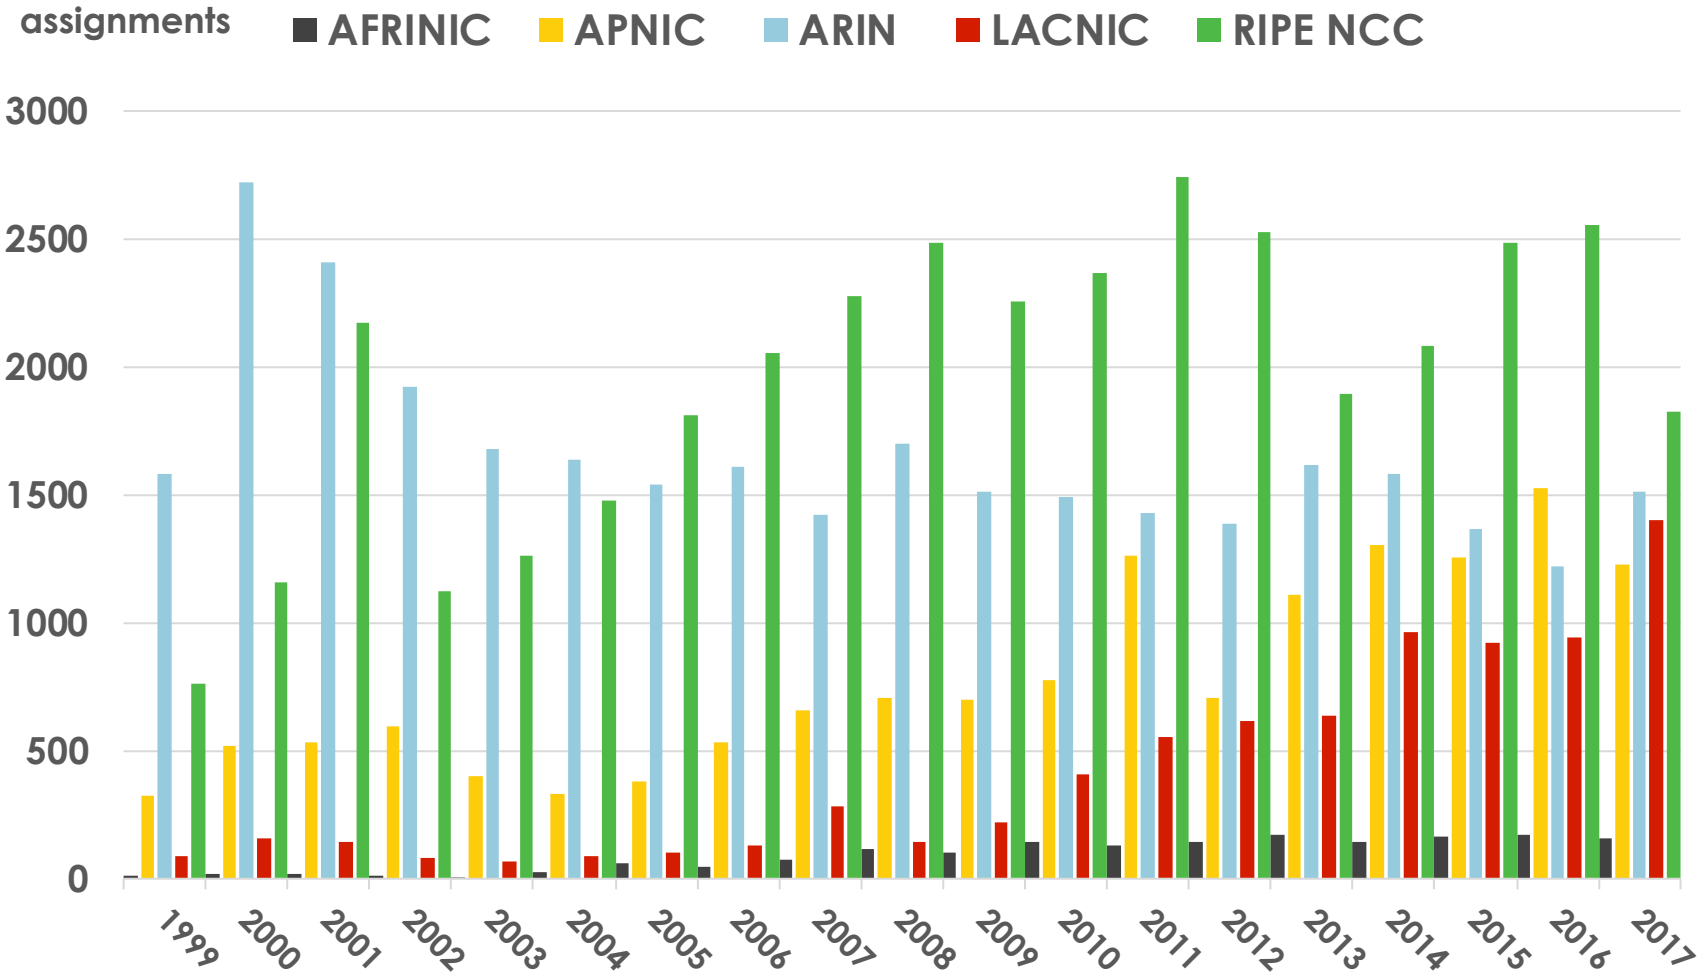

IPv4 ADDRESS SPACE ISSUED (RIRs TO CUSTOMERS)

In terms of /8s, how much space did each RIR issue by year?

Number Resource Organization

IPv4 ADDRESS SPACE ISSUED (RIRs TO CUSTOMERS)

In terms of /8s, how much total space has each RIR issued?
(Jan 1999 – Dec 2017)

Number Resource Organization
2001:610:240:0-193:0:0:202
62:109:128-195:048:02:03
193:0:0:203 2001:610:240:0-193:0:0:202
2001:610:240:0-193:0:0:202 62:109:128-195:048:02:03
193:0:0:203 2001:610:240:0-193:0:0:202
2001:610:240:0-193:0:0:202 62:109:128-195:048:02:03
193:0:0:203 2001:610:240:0-193:0:0:202

ASN ASSIGNMENTS (RIRs TO CUSTOMERS)

How many ASNs has each RIR assigned by year?

2001:610:240:0-193:0:0:202 62:109:128 195:048:02:03 178:12:02:02 2001:610:240 193:0:0:203 195:048:02:03
62:109:128 195:048:02:03 2001:610:240 193:0:0:202 62:109:128 195:048:02:03 178:12:02:02 2001:610:240 193:0:0:203
193:0:0:203 2001:610:240:0-193:0:0:202 62:109:128 195:048:02:03 178:12:02:02 2001:610:240 193:0:0:202
2001:610:240:0-193:0:0:202 62:109:128 195:048:02:03 178:12:02:02 2001:610:240 193:0:0:203