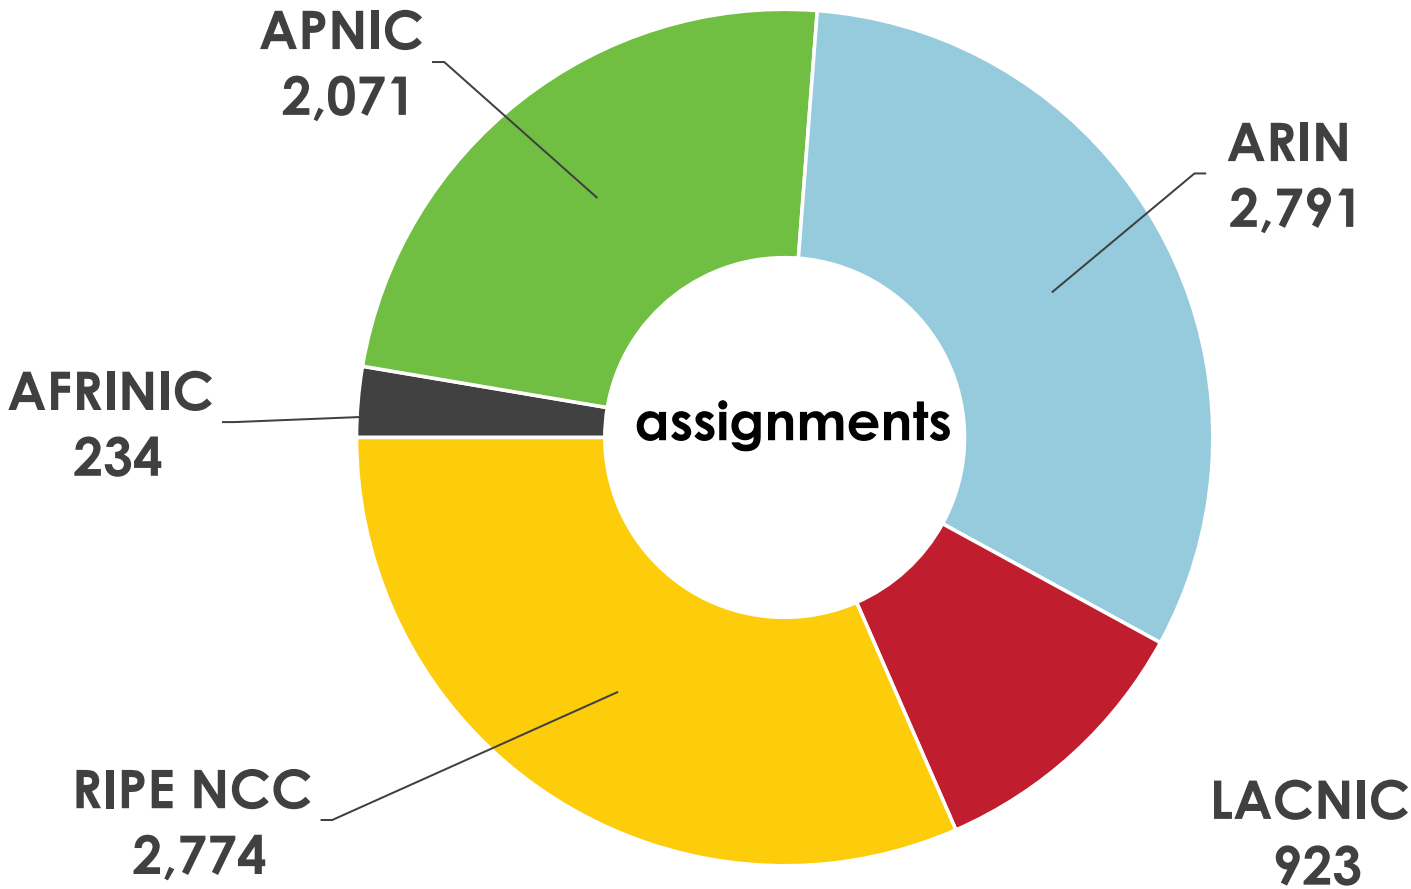

IPv6 ALLOCATIONS

(RIRs TO LIRs/ISPs)

How many total allocations have been made by each RIR?
(Jan 1999 – Dec 2017)

2001:610:240:0-193:0:0:202
62:109:128-195:048:02:03
193:0:0:203 2001:610:240:0-193:0:0:202
2001:610:240:0-193:0:0:202
62:109:128-195:048:02:03
2001:610:240-193:0:0:203
Number Resource Organization

IPv6 ASSIGNMENTS RIRS TO END-USERS

How many assignments have been made by each RIR by year?

2001:610:240:0-193.0.0.202 62.109.128 195.048.02.03 178.12.02.02 2001:610:240 193.0.0.203 195.048.02.03
62.109.128 195.048.02.03 2001:610:240 193.0.0.205 2001:610:240 193.0.0.202
193.0.0.203 2001:610:240:0-193.0.0.202 62.109.128 195.048.02.03 178.12.02.02 2001:610:240 193.0.0.203
2001:610:240:0-193.0.0.202 62.109.128 195.048.02.03 178.12.02.02 2001:610:240 193.0.0.203
2001:610:240:0-193.0.0.202 62.109.128 195.048.02.03 178.12.02.02 2001:610:240 193.0.0.203

Number Resource Organization

IPv6 ASSIGNMENTS

(RIRs TO END-USERS)

How many total assignments have been made by each RIR?
(Jan 2002 – Dec 2017)

2001:610:240:0-193:0:0:202 62:109:128 195:048:02:03 178:42:02:02 2001:610:240 193:0:0:203 195:048:02:03
62:109:128 195:048:02:03 421:19:02:02 2001:610:240 193:0:0:203
193:0:0:203 2001:610:240:0-193:0:0:202 62:109:128 195:048:02:03 178:42:02:02 2001:610:240 193:0:0:203
2001:610:240:0-193:0:0:202 62:109:128 195:048:02:03 178:42:02:02 2001:610:240 193:0:0:203
Number Resource Organization