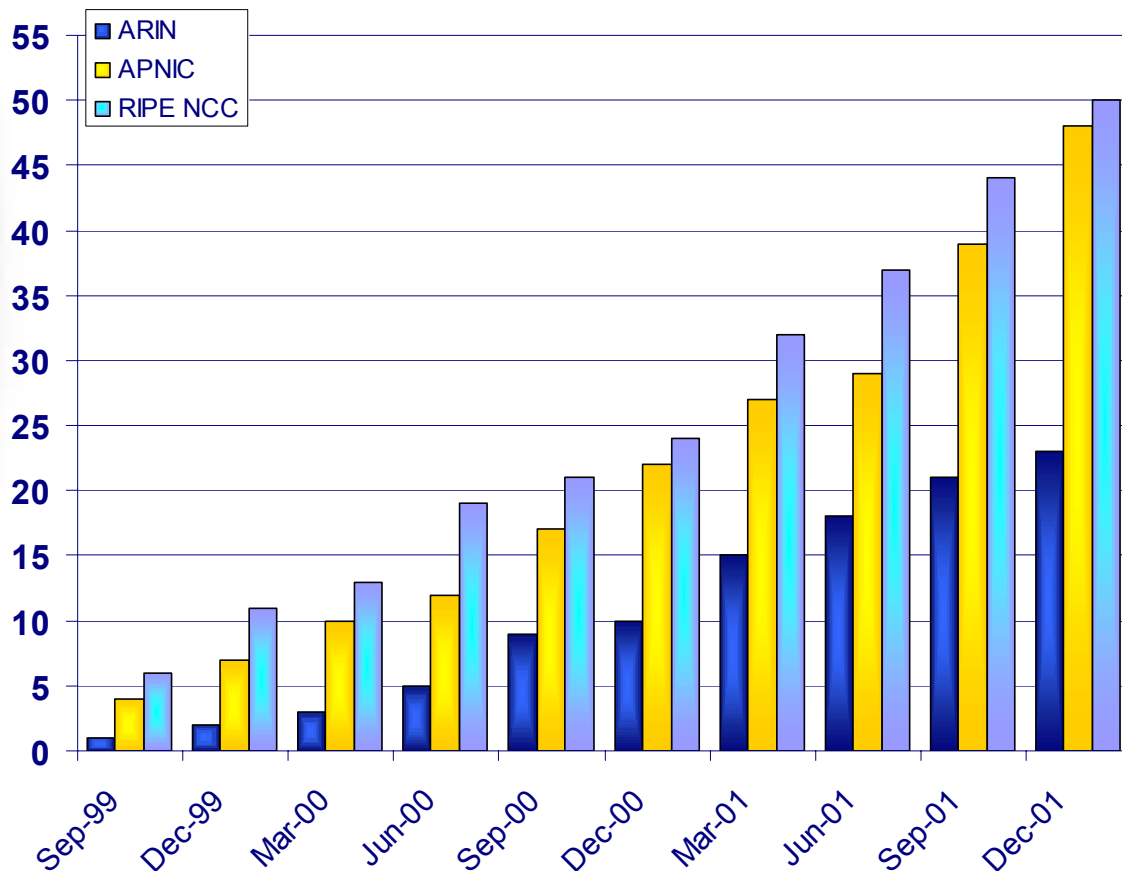

IPv6 Allocations per RIR 1999-2001