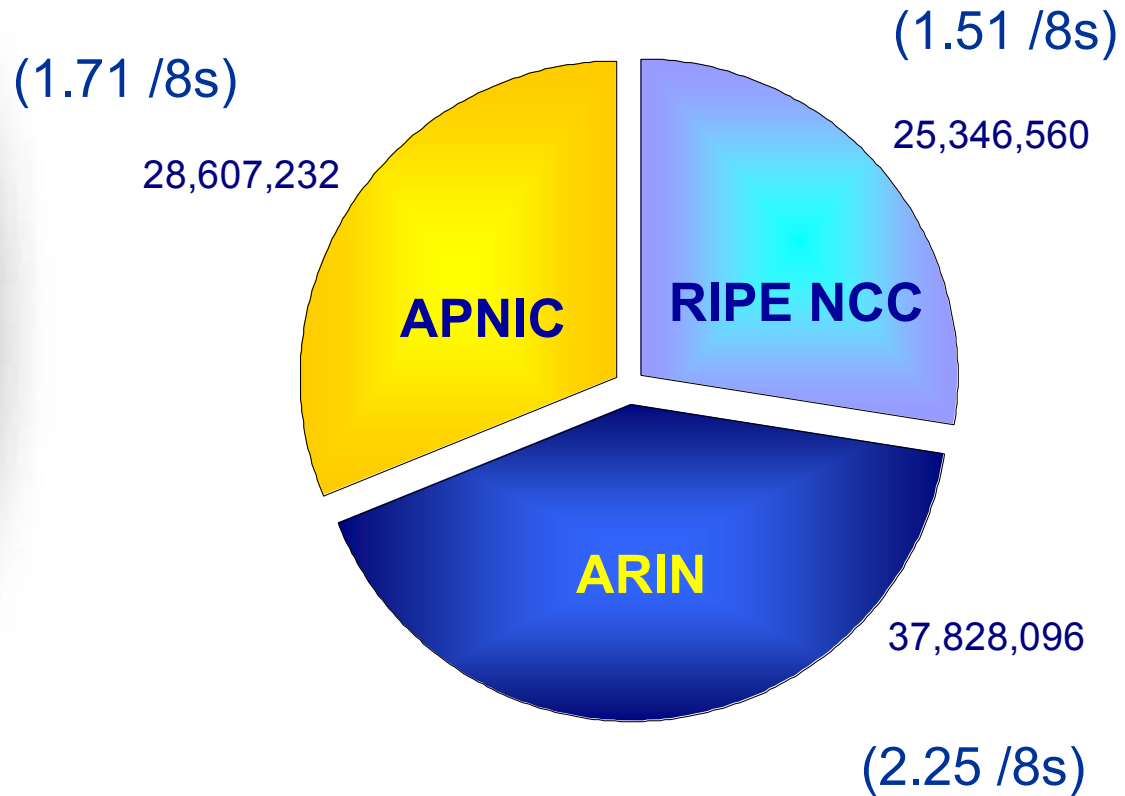

Global IPv4 Allocation 2001