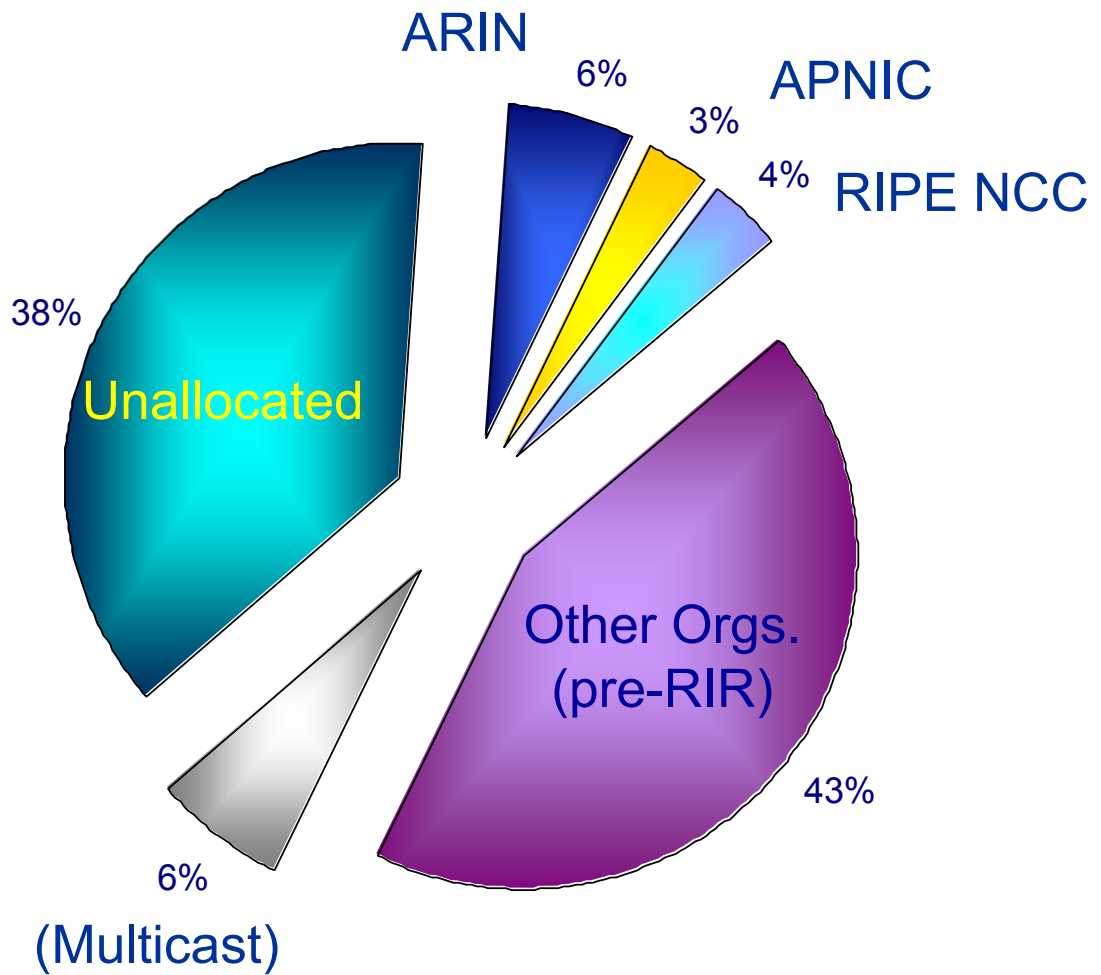

# ASO Activities

- ASO AC - monthly teleconference meetings
- Secretariat (RIRs rotate-ARIN in 2002)
- RIRs host General Assembly
  - APNIC hosted 2002 meeting in Bangkok

# RIR Statistics

# IANA Delegations IPv4 Address Space