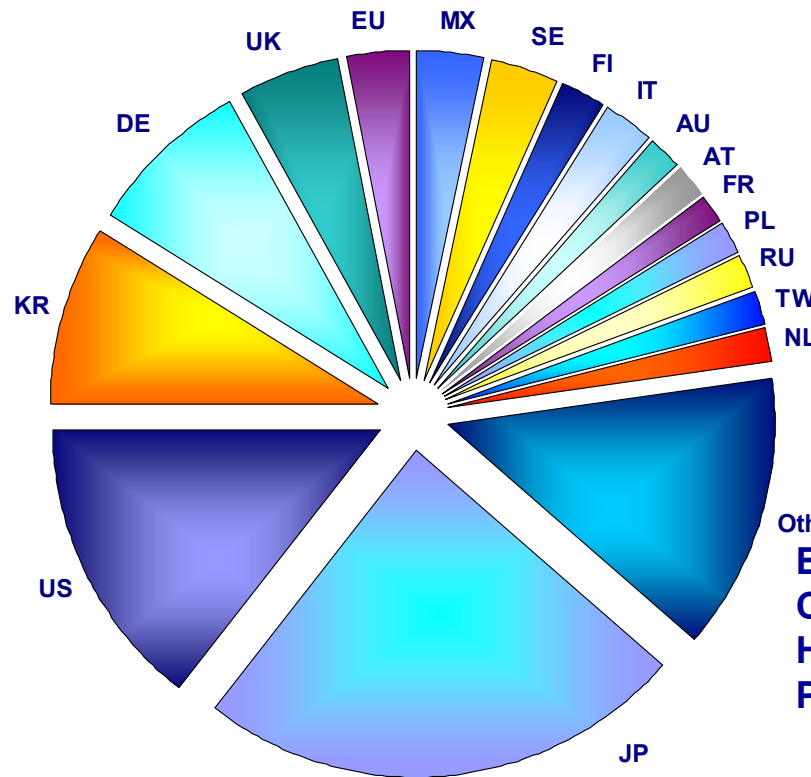

# ASN Allocation 1999-2001

# IPv6 Allocation

**Total: 136**  
as of 3/29/02

# IPv6 Allocations per RIR 1999-2001

# IPv6 Distribution by Country 2001

JP – 30 (24%)

US – 18 (15%)

KR – 11 (9%)

DE – 10 (8%)

Other  
BE, BR, CA, CH,  
CN, CZ, DK, GR, HK  
HU, IE, LT, MY, NO,  
PT, SG, ES,