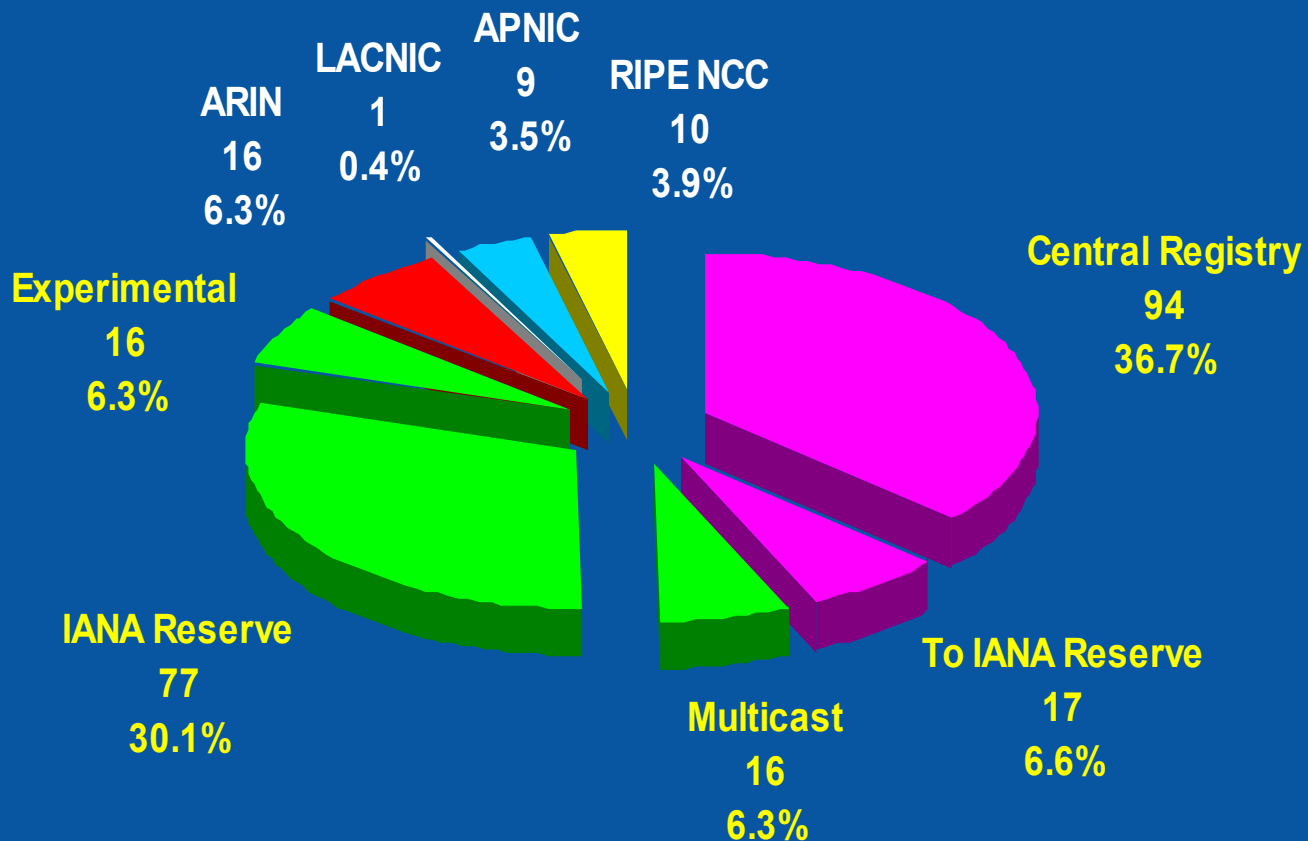

INTERNET NUMBER RESOURCE STATUS REPORT

Prepared by APNIC, ARIN, LACNIC and RIPE NCC

IPv4 /8 Address Space Status

IPv4 Allocations from RIRs to LIRs/ISPs Yearly Comparison

IPv4 Allocations from RIRs to LIRs/ISPs Four-Year Cumulative Total (1999 – 2002)

ASN Assignments from RIRs to LIRs/ISPs Yearly Comparison

ASN Assignments from RIRs to LIRs/ISPs Four-Year Cumulative Total (1999 – 2002)

IPv6 Allocations from RIRs to LIRs/ISPs Yearly Comparison

IPv6 Allocations from RIRs to LIRs/ISPs Four-Year Cumulative Total (1999 – 2002)

Total IPv6 Allocations from RIRs to LIRs/ISPs By Country

Links to RIR Statistics

Raw Data/Historical RIR Allocations:

<http://www.aso.icann.org/rirs/stats/index.html>

<http://www.iana.org/assignments/ipv4-address-space>