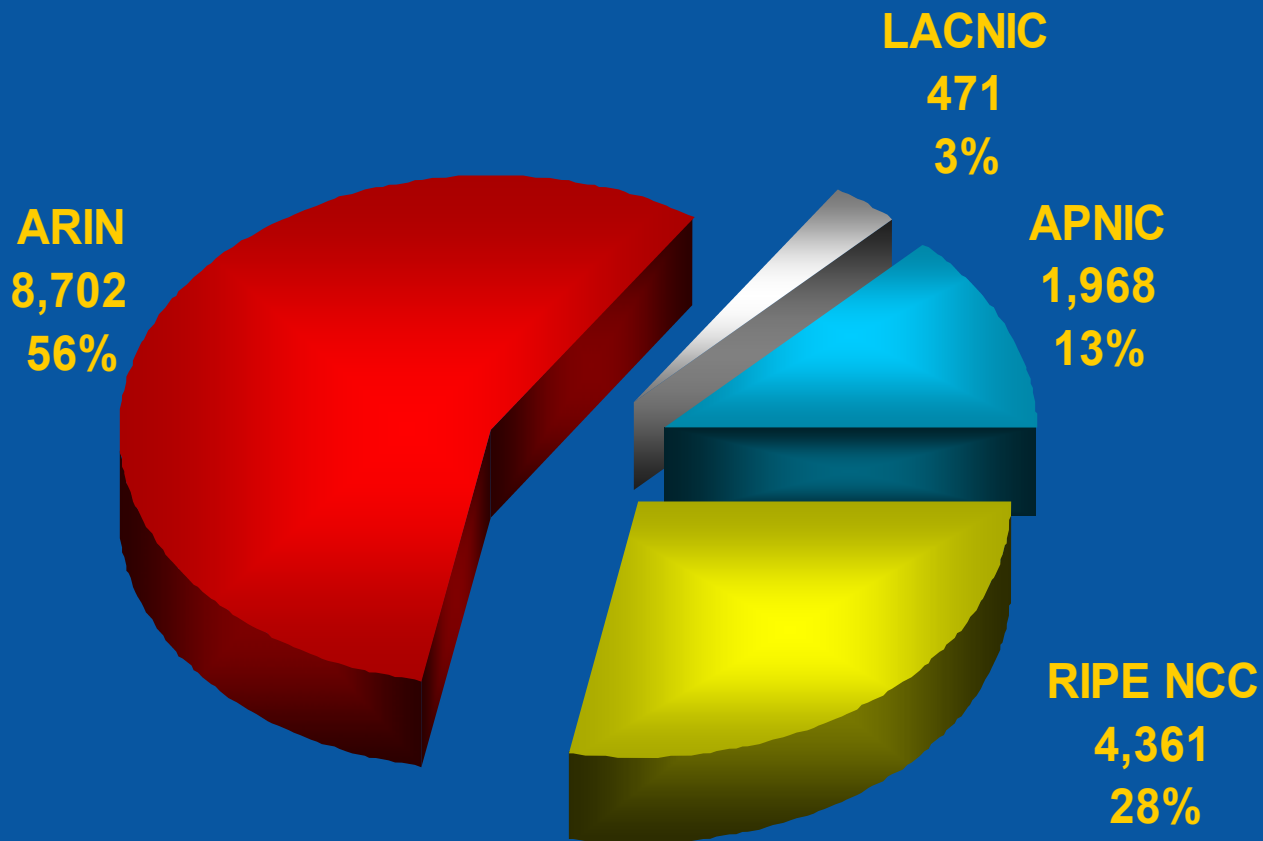

INTERNET NUMBER RESOURCE STATUS REPORT

Prepared by APNIC, ARIN, LACNIC and RIPE NCC

IPv4 /8 Address Space Status

IPv4 Allocations from RIRs to LIRs/ISPs Yearly Comparison

IPv4 Allocations from RIRs to LIRs/ISPs Four-Year Cumulative Total (1999 – 2002)

ASN Assignments from RIRs to LIRs/ISPs Yearly Comparison

ASN Assignments from RIRs to LIRs/ISPs Four-Year Cumulative Total (1999 – 2002)

IPv6 Allocations from RIRs to LIRs/ISPs Yearly Comparison

IPv6 Allocations from RIRs to LIRs/ISPs Four-Year Cumulative Total (1999 – 2002)