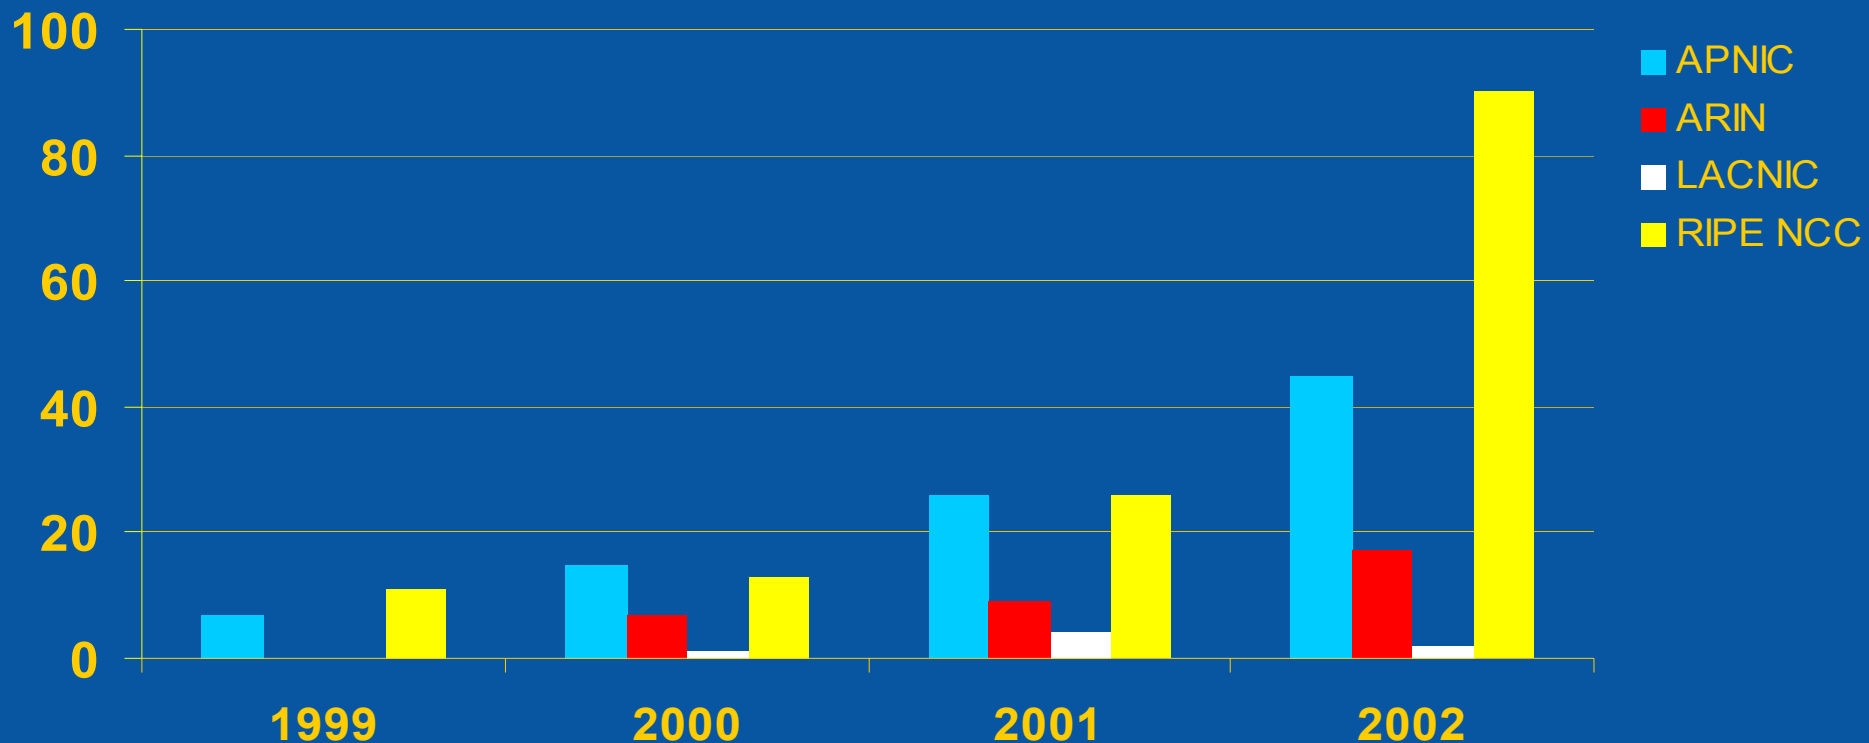

INTERNET NUMBER RESOURCE STATUS REPORT

Prepared by APNIC, ARIN, LACNIC and RIPE NCC

IPv4 /8 Address Space Status

IPv4 Allocations from RIRs to LIRs/ISPs Yearly Comparison

IPv4 Allocations from RIRs to LIRs/ISPs Four-Year Cumulative Total (1999 – 2002)

ASN Assignments from RIRs to LIRs/ISPs Yearly Comparison

ASN Assignments from RIRs to LIRs/ISPs Four-Year Cumulative Total (1999 – 2002)

IPv6 Allocations from RIRs to LIRs/ISPs Yearly Comparison

IPv6 Allocations from RIRs to LIRs/ISPs Four-Year Cumulative Total (1999 – 2002)