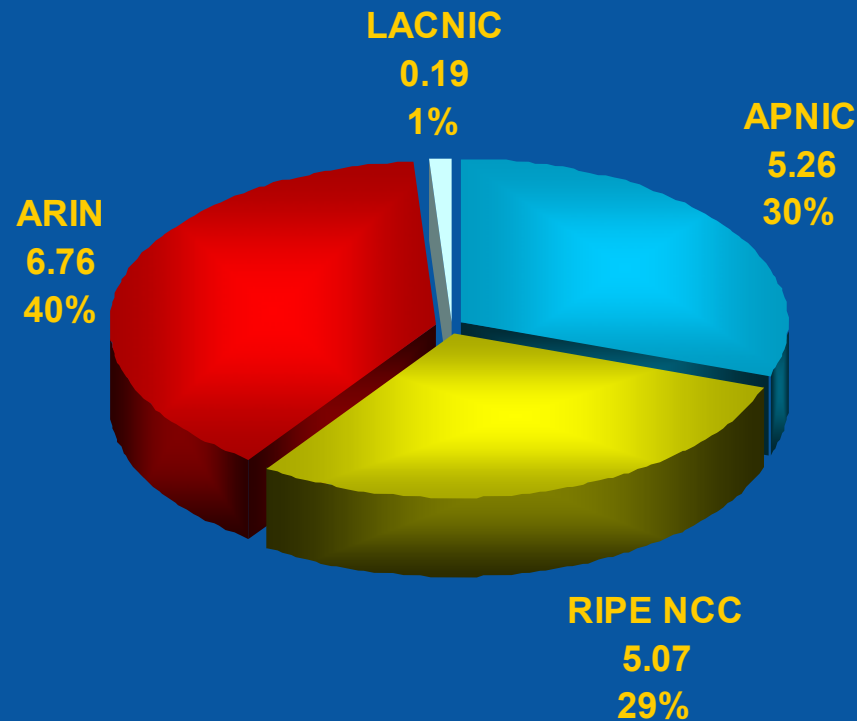

INTERNET NUMBER RESOURCE STATUS REPORT

Prepared by APNIC, ARIN, LACNIC and RIPE NCC

IPv4 /8 Address Space Status

IPv4 Allocations from RIRs to LIRs/ISPs Yearly Comparison

IPv4 Allocations from RIRs to LIRs/ISPs Four-Year Cumulative Total (1999 – 2002)

ASN Assignments from RIRs to LIRs/ISPs Yearly Comparison

ASN Assignments from RIRs to LIRs/ISPs Four-Year Cumulative Total (1999 – 2002)

IPv6 Allocations from RIRs to LIRs/ISPs Yearly Comparison

IPv6 Allocations from RIRs to LIRs/ISPs Four-Year Cumulative Total (1999 – 2002)