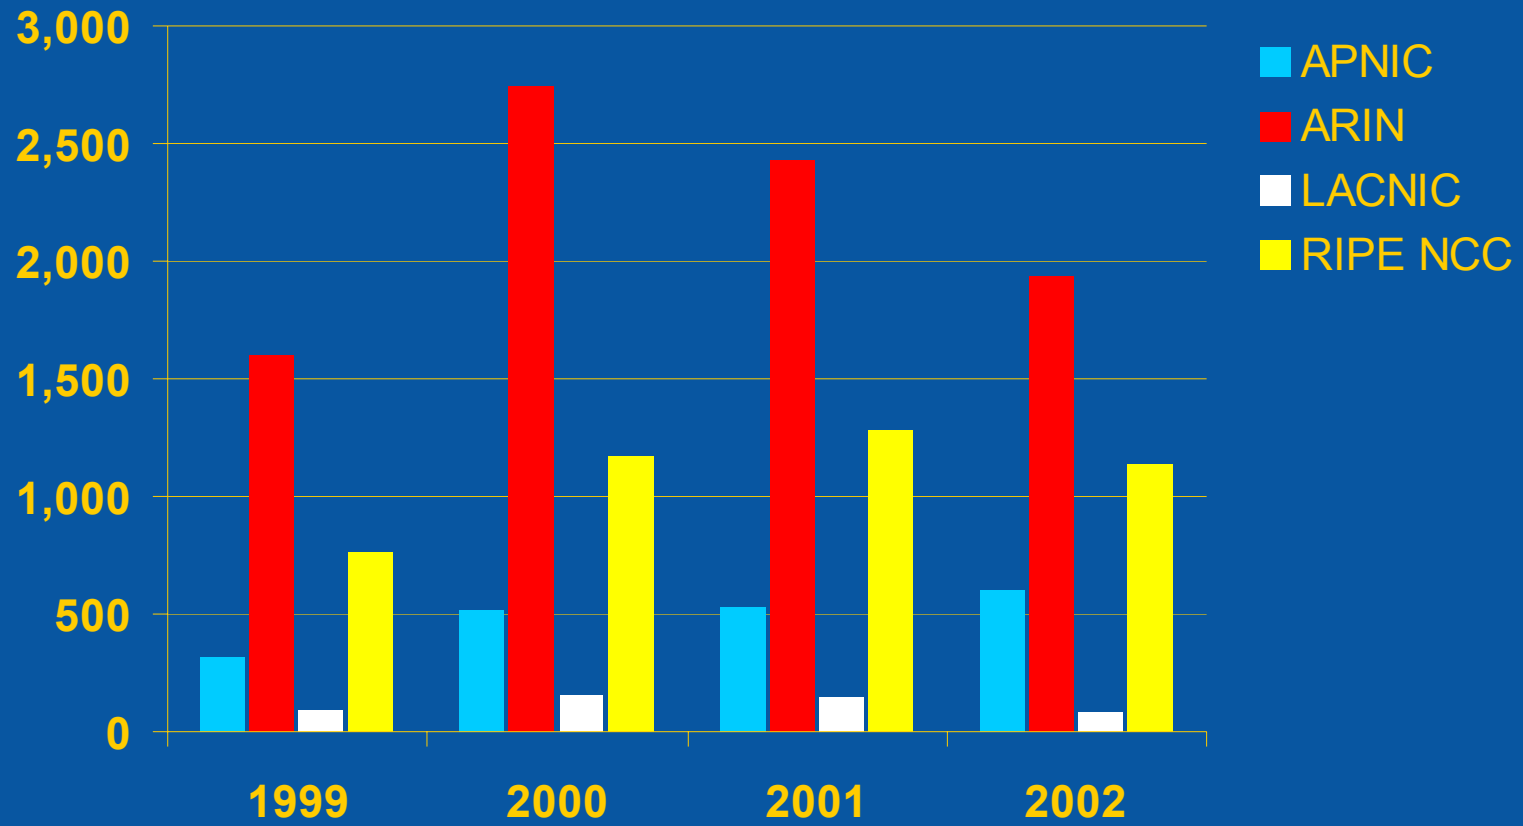

INTERNET NUMBER RESOURCE STATUS REPORT

Prepared by APNIC, ARIN, LACNIC and RIPE NCC

IPv4 /8 Address Space Status

IPv4 Allocations from RIRs to LIRs/ISPs Yearly Comparison

IPv4 Allocations from RIRs to LIRs/ISPs Four-Year Cumulative Total (1999 – 2002)

ASN Assignments from RIRs to LIRs/ISPs Yearly Comparison

ASN Assignments from RIRs to LIRs/ISPs Four-Year Cumulative Total (1999 – 2002)

IPv6 Allocations from RIRs to LIRs/ISPs Yearly Comparison

IPv6 Allocations from RIRs to LIRs/ISPs Four-Year Cumulative Total (1999 – 2002)