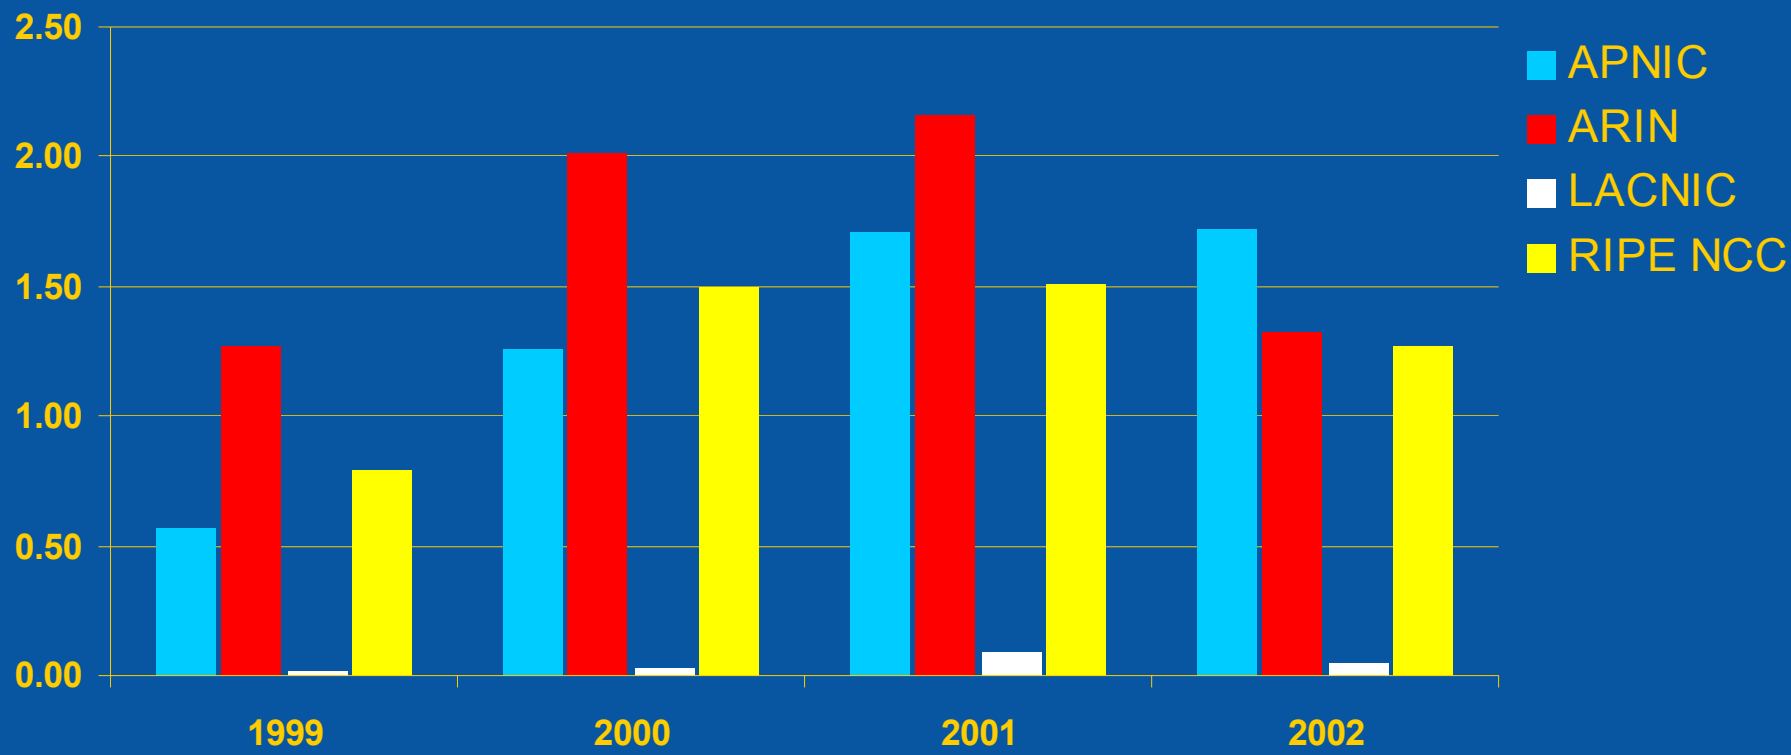

INTERNET NUMBER RESOURCE STATUS REPORT

Prepared by APNIC, ARIN, LACNIC and RIPE NCC

IPv4 /8 Address Space Status

IPv4 Allocations from RIRs to LIRs/ISPs Yearly Comparison

IPv4 Allocations from RIRs to LIRs/ISPs Four-Year Cumulative Total (1999 – 2002)

ASN Assignments from RIRs to LIRs/ISPs Yearly Comparison

ASN Assignments from RIRs to LIRs/ISPs Four-Year Cumulative Total (1999 – 2002)

IPv6 Allocations from RIRs to LIRs/ISPs Yearly Comparison

IPv6 Allocations from RIRs to LIRs/ISPs Four-Year Cumulative Total (1999 – 2002)