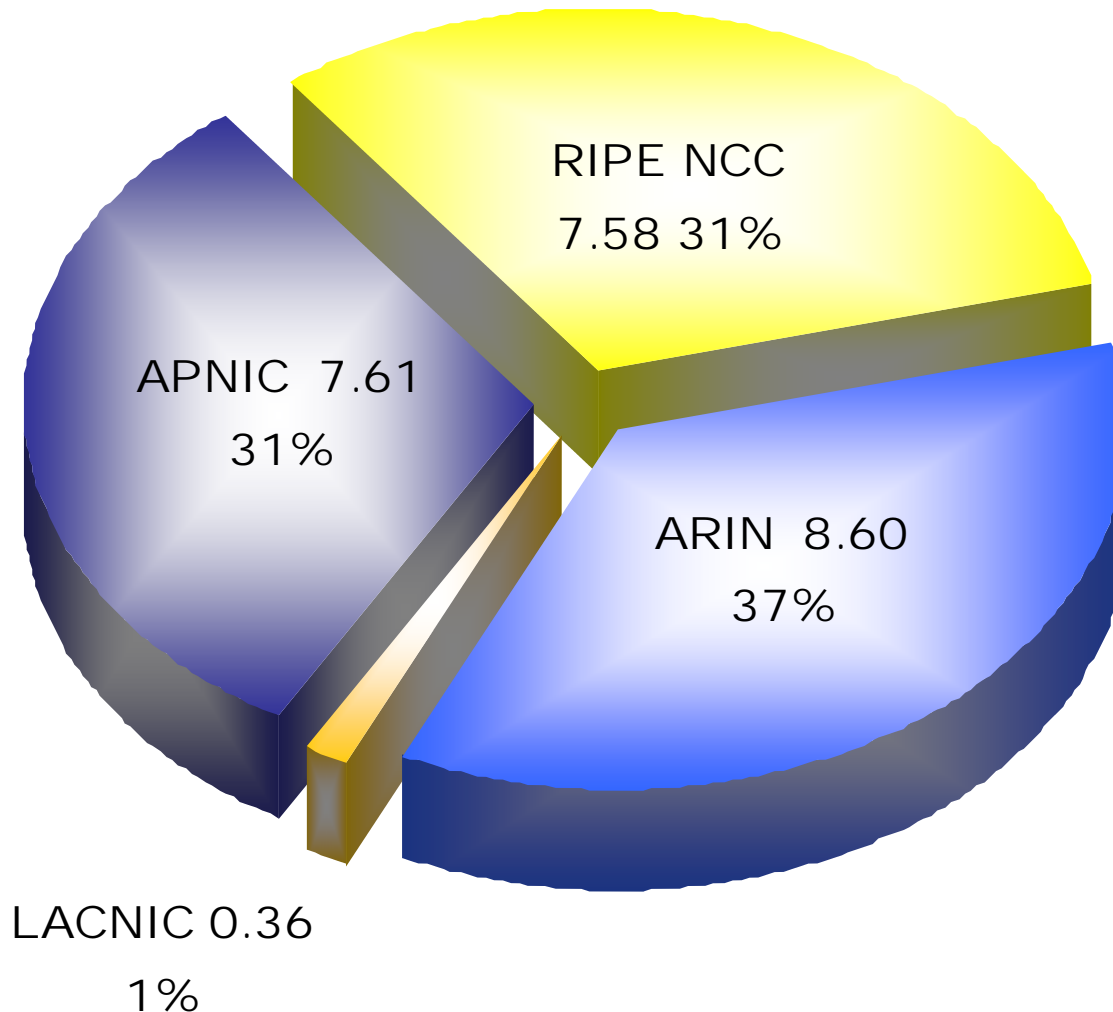

# Internet Number Resource Status Report

As of March 31, 2004

2001-610-240-0 193.0.0.202 62.109.128 195.048.02.03 178.42.02.02 2001-610-240 193.0.0.203 195.048.02.03  
62.109.128 195.048.02.03 2001-610-240-0 193.0.0.202 62.109.128 195.048.02.03 178.42.02.02 2001-610-240 193.0.0.203  
193.0.0.203 2001-610-240-0 193.0.0.202 62.109.128 195.048.02.03 178.42.02.02 2001-610-240 193.0.0.203  
2001-610-240-0 193.0.0.202 62.109.128 195.048.02.03 178.42.02.02 2001-610-240 193.0.0.203  
Number Resource Organization

# IPv4 /8 Address Space Status

Number Resource Organization

# IPv4 Allocations from RIRs to LIRs/ISPs Yearly Comparison

2001-610-240-0 193.0.0.202 62.109.128 195.048.02.03 178.42.02.02 2001-610-240 193.0.0.203 195.048.02.03 193.0.0.202  
 193.0.0.203 2001-610-240-0 193.0.0.202 62.109.128 195.048.02.03 178.42.02.02 2001-610-240 193.0.0.203  
 2001-610-240-0 193.0.0.202 62.109.128 195.048.02.03 178.42.02.02 2001-610-240 193.0.0.203  
 Number Resource Organization

# IPv4 Allocations from RIRs to LIRs/ISPs Cumulative Total

Number Resource Organization