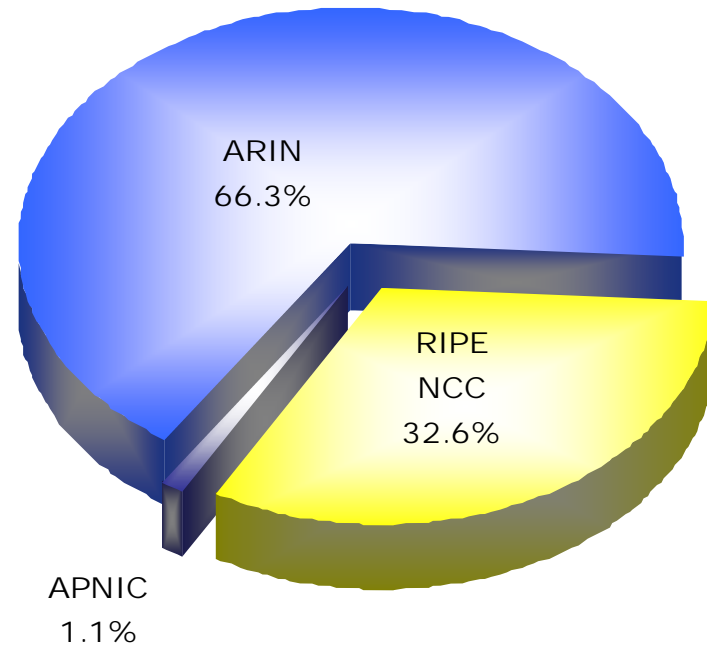

# IPv6 Allocations from RIRs to LIRs/ISPs Cumulative Total

Number Resource Organization

# Total IPv6 Allocations from RIRs to LIRs/ISPs Top 10 Countries

Number Resource Organization

# Number resources in Africa

**IPv4**

**ASN**

IPv6  
 RIPE NCC 1 (tn)  
 ARIN 4 (za)

2001:610:240:0 193.0.0.202 62.109.128.195.048.02.03 178.42.02.02 2001:610:240 193.0.0.203 193.0.0.203 2001:610:240:0 193.0.0.202 62.109.128.195.048.02.03 178.42.02.02 2001:610:240 193.0.0.203 2001:610:240:0 193.0.0.202 62.109.128.195.048.02.03 178.42.02.02 2001:610:240 193.0.0.203  
 Number Resource Organization