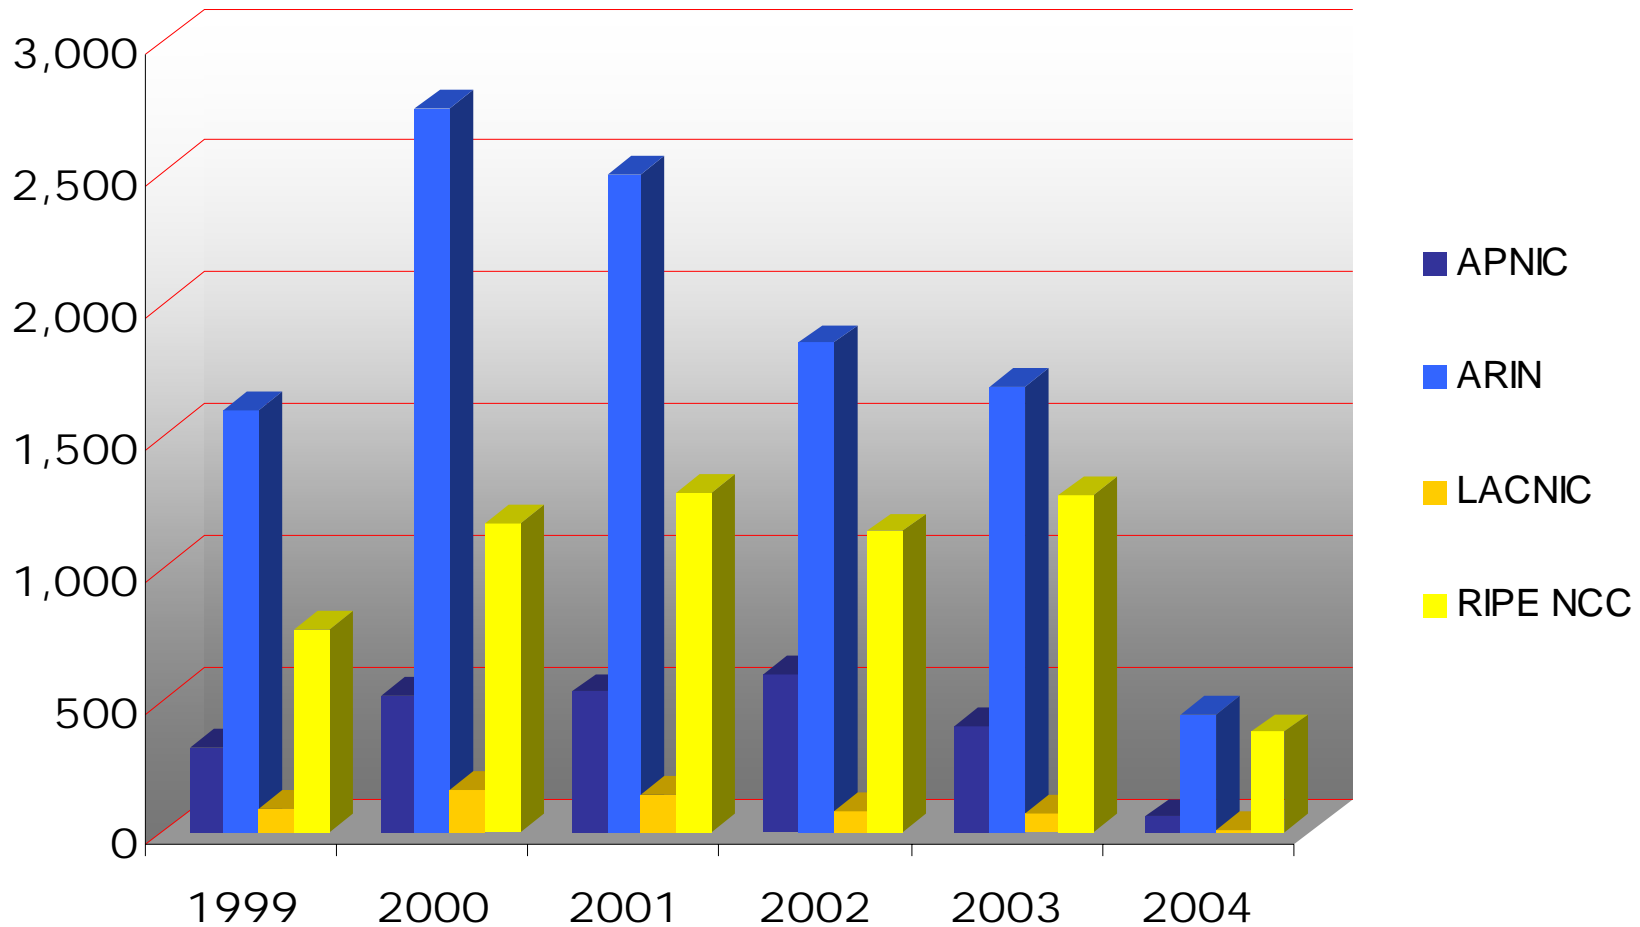

ASN Assignments from RIRs to LIRs/ISPs Yearly Comparison

Number Resource Organization