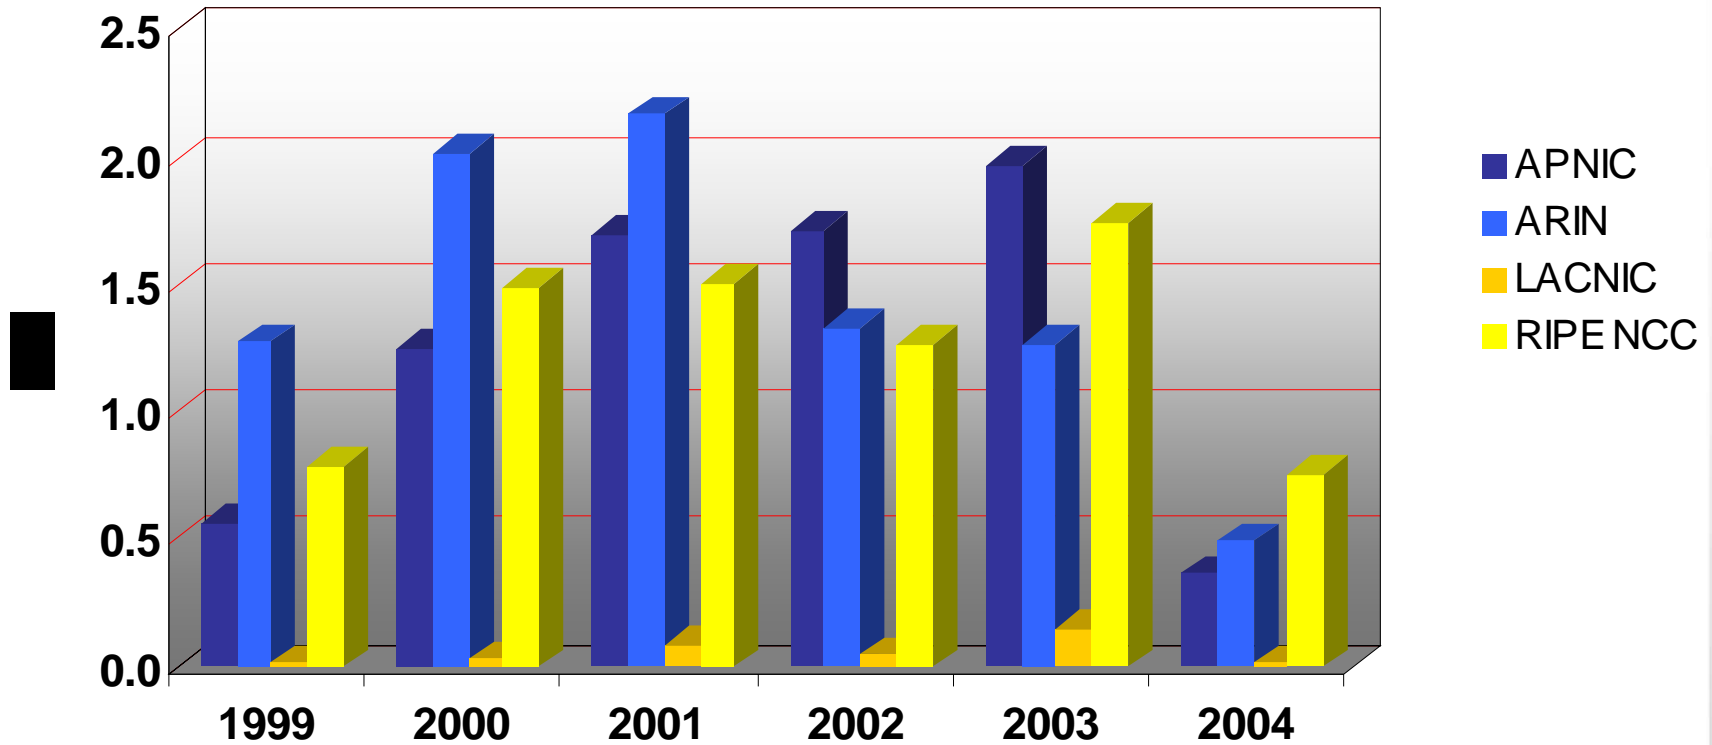

IPv4 Allocations from RIRs to LIRs/ISPs Yearly Comparison

2001-610-240-0 193.0.0.202 62.109.128 195.048.02.03 178.42.02.02 2001-610-240 193.0.0.203 195.048.02.03 193.0.0.202
193.0.0.203 2001-610-240-0 193.0.0.202 62.109.128 195.048.02.03 178.42.02.02 2001-610-240 193.0.0.203
2001-610-240-0 193.0.0.202 62.109.128 195.048.02.03 178.42.02.02 2001-610-240 193.0.0.203
Number Resource Organization