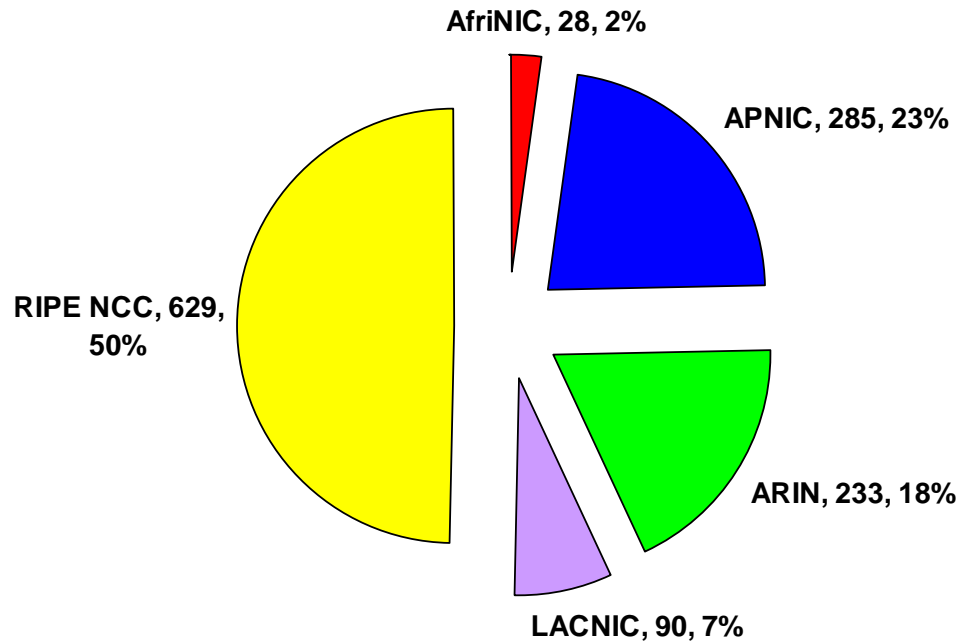

issued as /23s prior to Oct 06

Number Resource Organization

IANA IPv6 Allocations to RIRs (issued Oct 06)

RIR	IPv6 Address
AfriNIC	2C00:0000::/12
APNIC	2400:0000::/12*
ARIN	2600:0000::/12*
LACNIC	2800:0000::/12*
RIPE NCC	2A00:0000::/12*

***Some /23s from the
previous slide are
incorporated in this /12**

2001:5:0:2400-193:0:0:202
62:109:128-195:0:48:02:03
193:0:0:203 2001:5:0:2400-193:0:0:202
2001:5:0:2400-193:0:0:202
Number Resource Organization

IPv6 Allocations RIRs to LIRs/ISPs Yearly Comparison

Number Resource Organization

IPv6 Allocations RIRs to LIRs/ISPs

Cumulative Total (Jan 1999 – Mar 2007)

Number Resource Organization

Links to RIR Statistics