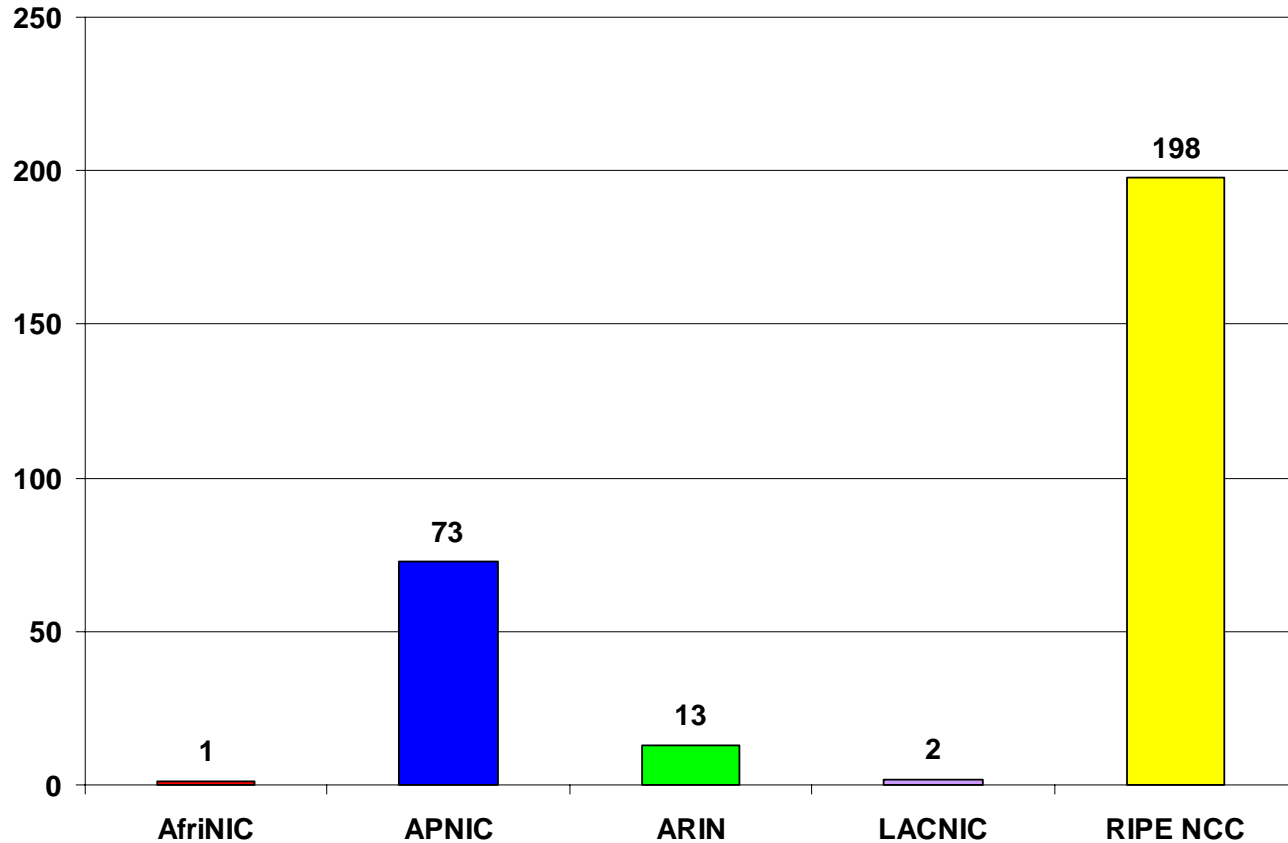

IPv4 Allocations RIRs to LIRs/ISPs

Cumulative Total (Jan 1999 – Mar 2007)

2001:610:240:0-193:0:0:202
62:109:128-195:0:48:0:63
193:0:0:203 2001:610:240:0-193:0:0:202 62:109:128-195:0:48:0:63
2001:610:240:0-193:0:0:202 62:109:128-195:0:48:0:63
Number Resource Organization

ASN Assignments RIRs to LIRs/ISPs Yearly Comparison

Number Resource Organization

ASN Assignments

RIRs to LIRs/ISPs

Cumulative Total (Jan 1999 – Mar 2007)

Number Resource Organization

IANA IPv6 Allocations to RIRs

issued as /23s prior to Oct 06

Number Resource Organization

IANA IPv6 Allocations to RIRs (issued Oct 06)

RIR	IPv6 Address
AfriNIC	2C00:0000::/12
APNIC	2400:0000::/12*
ARIN	2600:0000::/12*
LACNIC	2800:0000::/12*
RIPE NCC	2A00:0000::/12*