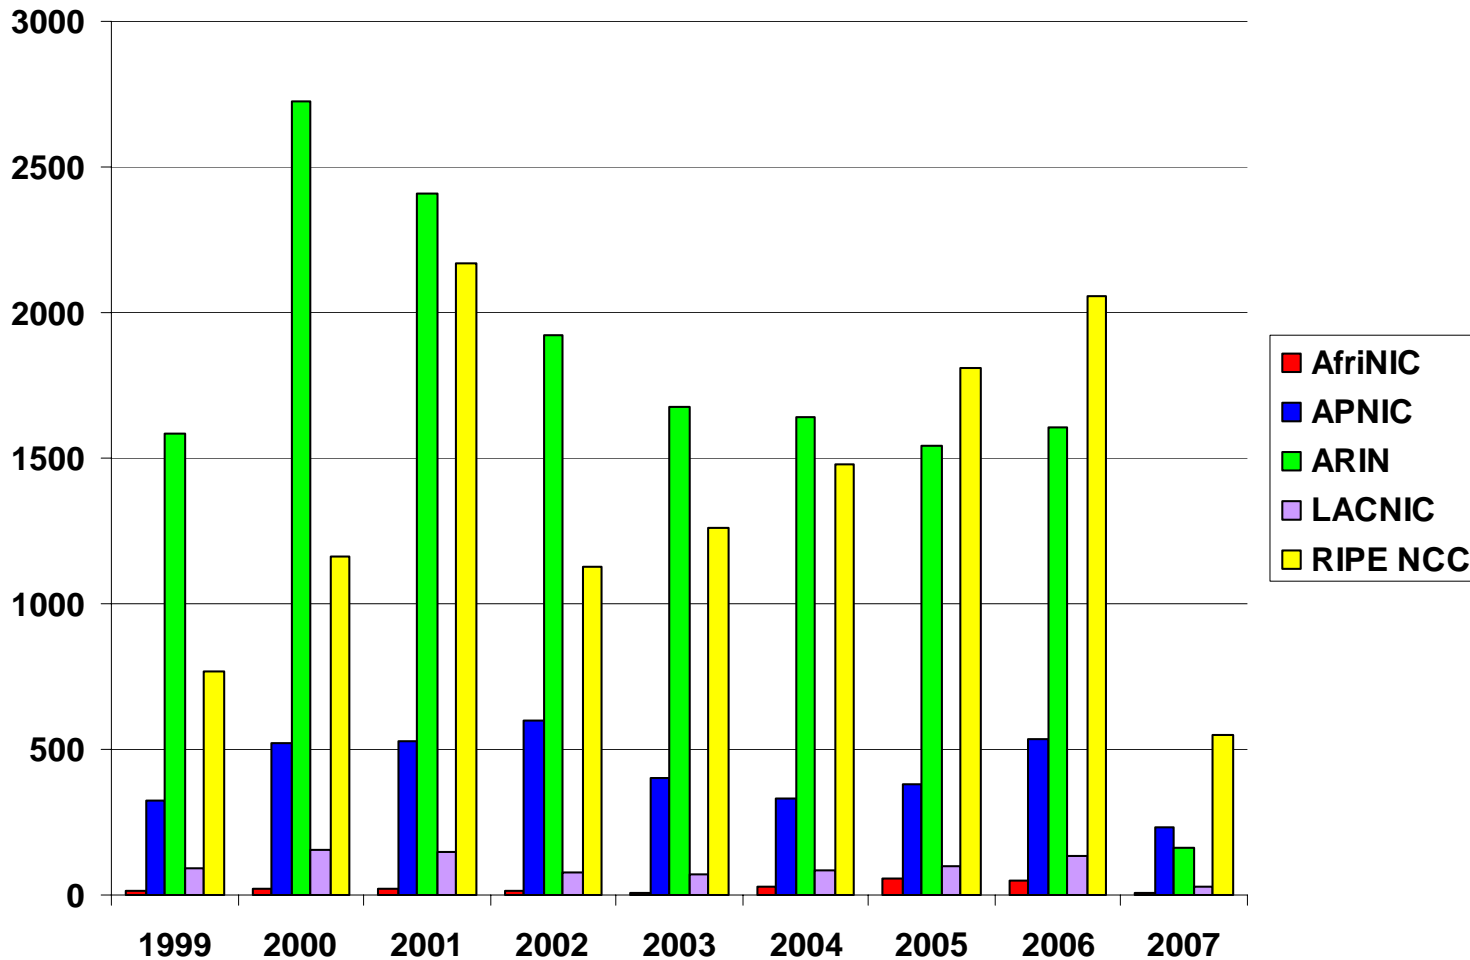

IPv4 Allocations RIRs to LIRs/ISPs

Yearly Comparison

2001:610:2400-193.0.0.202 62:109:128:195:048:02:03:178:12:02:02 2001:610:240 193.0.0.203
62:109:128:195:048:02:03:178:12:02:02 2001:610:240 193.0.0.202
193.0.0.203 2001:610:240:0-193.0.0.202 62:109:128:195:048:02:03:178:12:02:02 2001:610:240 193.0.0.203
2001:610:240:0-193.0.0.202 62:109:128:195:048:02:03:178:12:02:02 2001:610:240 193.0.0.203
Number Resource Organization

IPv4 Allocations RIRs to LIRs/ISPs

Cumulative Total (Jan 1999 – Mar 2007)

2001:610:240:0-193:0:0:202
62:109:128-195:0:48:0:63
193:0:0:203 2001:610:240:0-193:0:0:202 62:109:128-195:0:48:0:63
2001:610:240:0-193:0:0:202 62:109:128-195:0:48:0:63
Number Resource Organization

ASN Assignments RIRs to LIRs/ISPs Yearly Comparison

Number Resource Organization

ASN Assignments

RIRs to LIRs/ISPs

Cumulative Total (Jan 1999 – Mar 2007)

Number Resource Organization

IANA IPv6 Allocations to RIRs