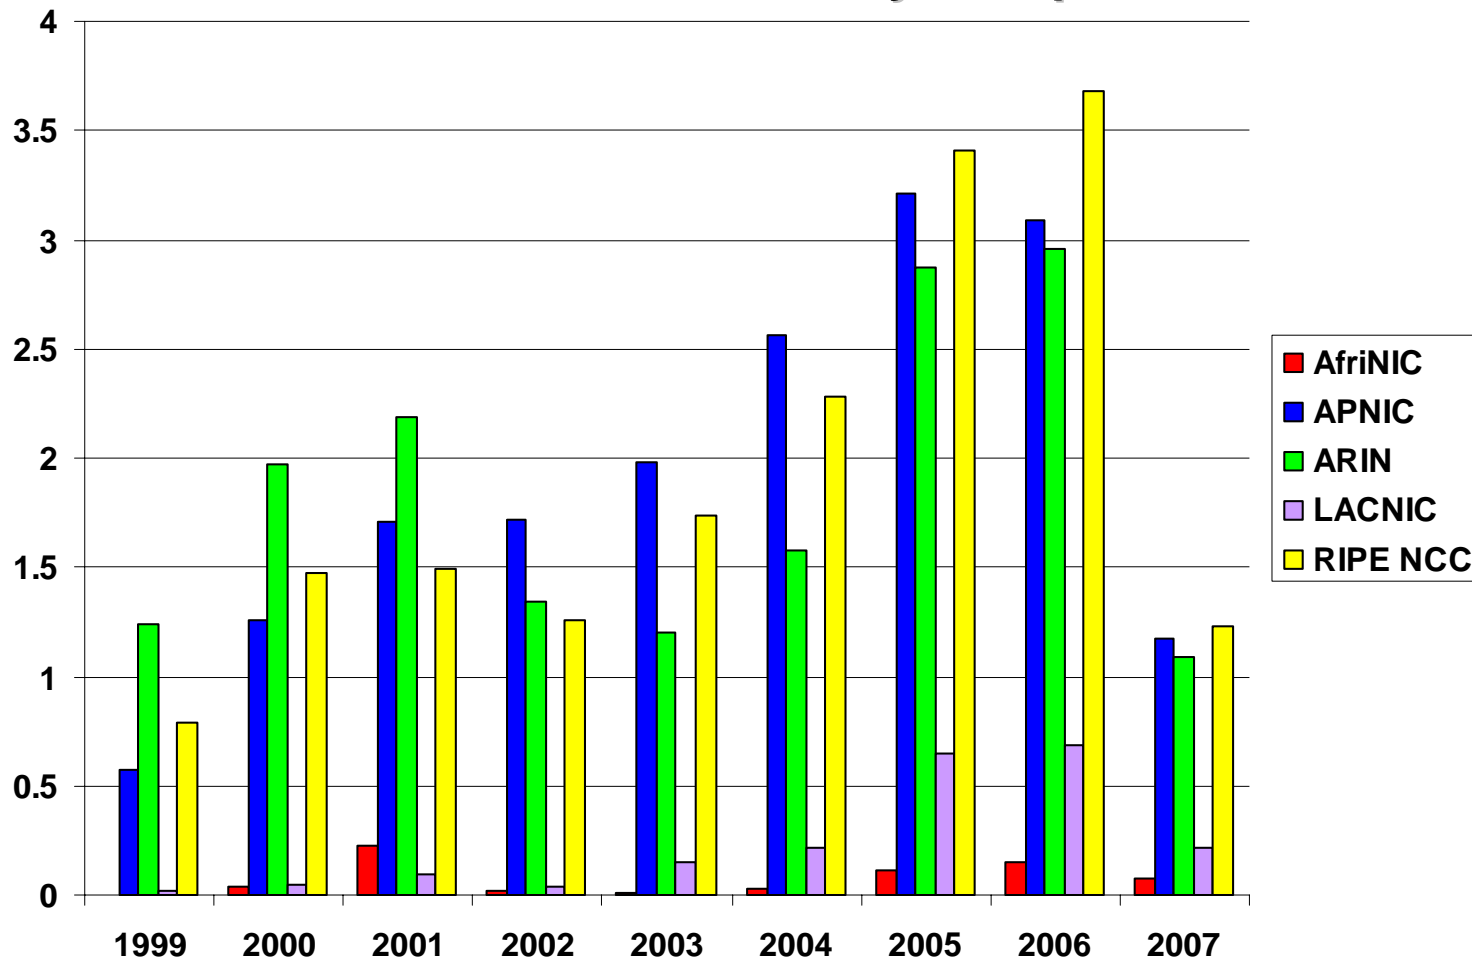

2001:610-240-0 193.0.0.202 62-109-128 195.048.02.03 178-12.02.02 20001:610-240 193.0.0.203
62-109-128 195.048.02.03 178-12.02.02 2001:610-240 193.0.0.203 2001:610-240-0 193.0.0.202
193.0.0.203 2001:610-240-0 193.0.0.202 62-109-128 195.048.02.03 178-12.02.02 2001:610-240 193.0.0.203
2001:610-240-0 193.0.0.202 62-109-128 195.048.02.03 178-12.02.02 2001:610-240 193.0.0.203
Number Resource Organization

IPv4 Allocations RIRs to LIRs/ISPs

Yearly Comparison

2001:610:2400-193.0.0.202 62:109:128:195:048:02:03:178:12:02:02 2001:610:240 193.0.0.203
62:109:128:195:048:02:03:178:12:02:02 2001:610:240 193.0.0.202
193.0.0.203 2001:610:240:0-193.0.0.202 62:109:128:195:048:02:03:178:12:02:02 2001:610:240 193.0.0.203
2001:610:240:0-193.0.0.202 62:109:128:195:048:02:03:178:12:02:02 2001:610:240 193.0.0.203
Number Resource Organization

IPv4 Allocations RIRs to LIRs/ISPs

Cumulative Total (Jan 1999 – Mar 2007)

2001:610:240:0-193:0:0:202
62:109:128-195:0:48:0:63
193:0:0:203 2001:610:240:0-193:0:0:202 62:109:128-195:0:48:0:63
2001:610:240:0-193:0:0:202 62:109:128-195:0:48:0:63
Number Resource Organization