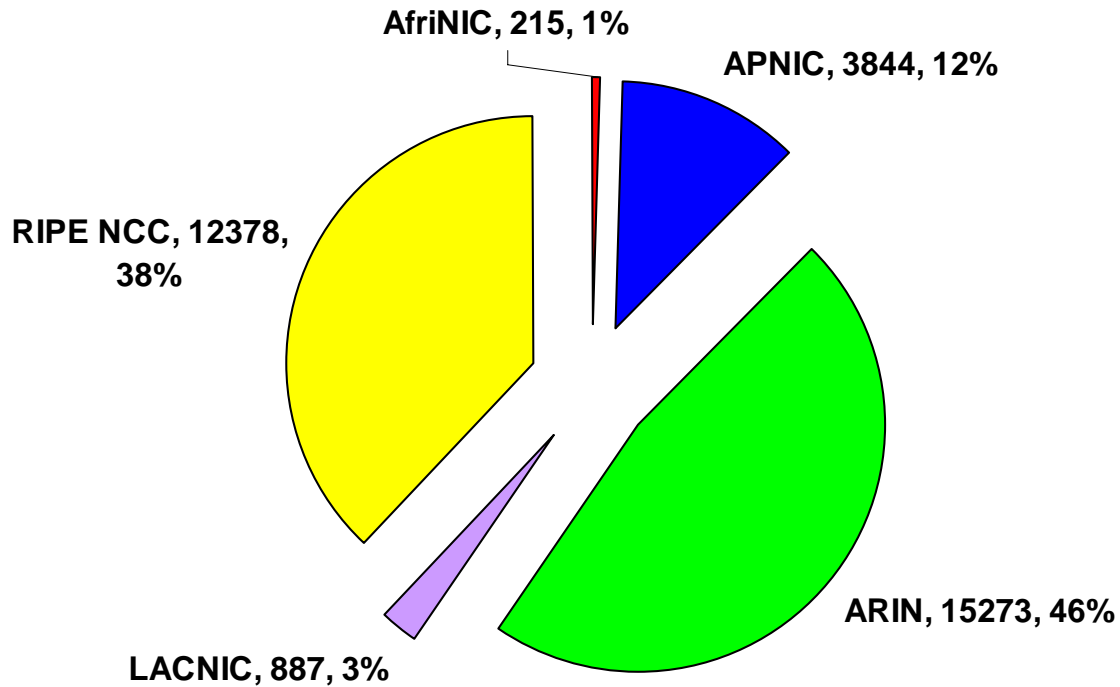

IPv4 Allocations RIRs to LIRs/ISPs

Cumulative Total (Jan 1999 – Mar 2007)

2001:610:240:0-193:0:0:202
62:109:128-195:0:48:0:63
193:0:0:203 2001:610:240:0-193:0:0:202 62:109:128-195:0:48:0:63
2001:610:240:0-193:0:0:202 62:109:128-195:0:48:0:63
Number Resource Organization

ASN Assignments RIRs to LIRs/ISPs Yearly Comparison

Number Resource Organization

ASN Assignments

RIRs to LIRs/ISPs

Cumulative Total (Jan 1999 – Mar 2007)

Number Resource Organization

IANA IPv6 Allocations to RIRs

issued as /23s prior to Oct 06

Number Resource Organization

IANA IPv6 Allocations to RIRs (issued Oct 06)

RIR	IPv6 Address
AfriNIC	2C00:0000::/12
APNIC	2400:0000::/12*
ARIN	2600:0000::/12*
LACNIC	2800:0000::/12*
RIPE NCC	2A00:0000::/12*