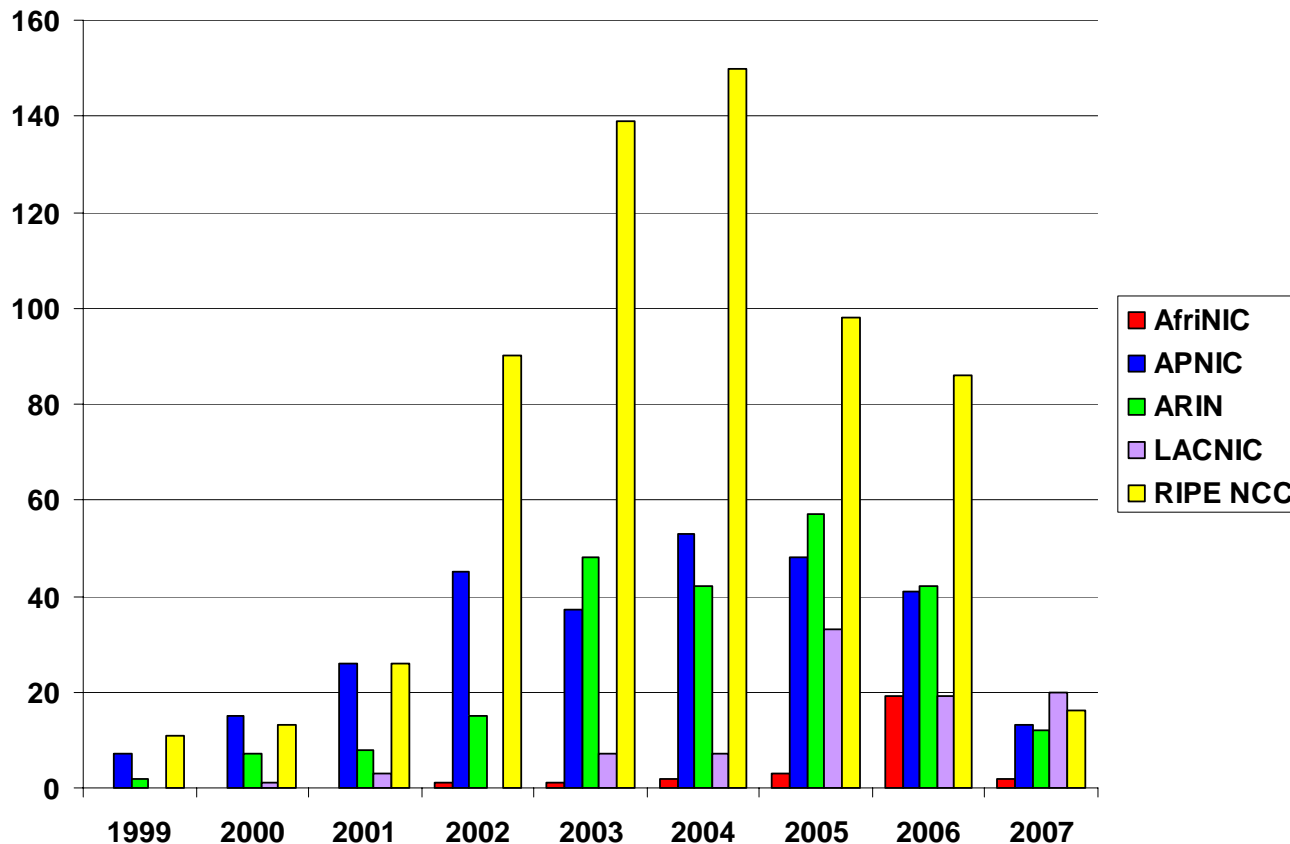

IPv6 Allocations RIRs to LIRs/ISPs Yearly Comparison

Number Resource Organization