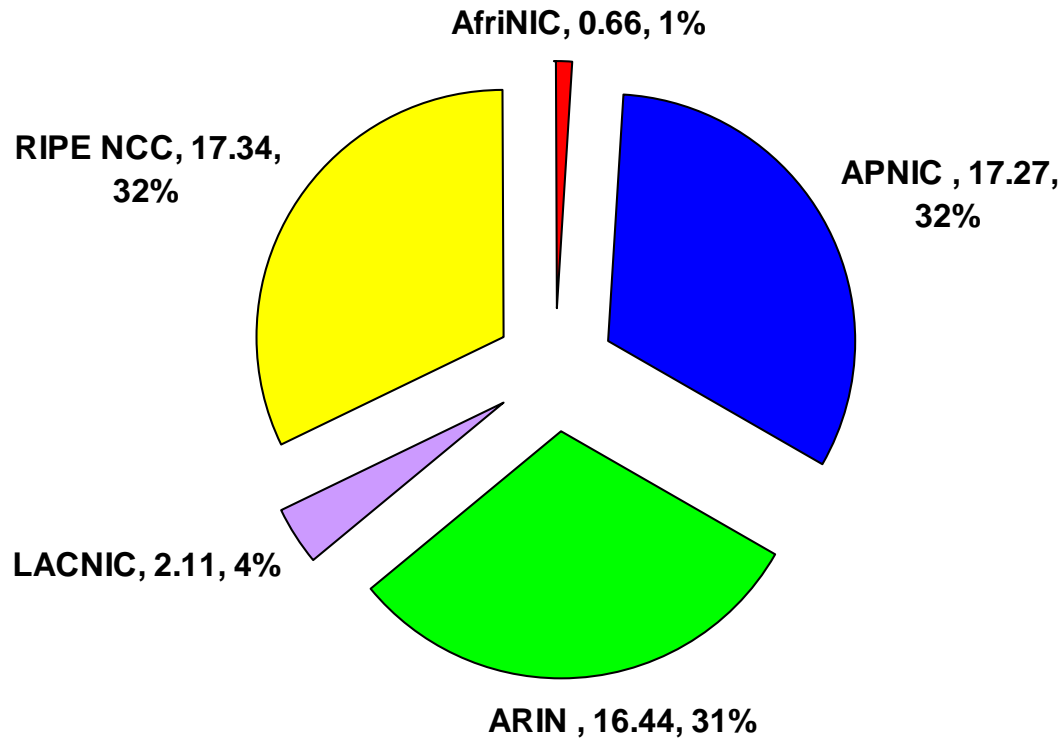

2001:610-240-0 193.0.0.202 62-109-128 195.048.02.03 178-12.02.02 20001:610-240 193.0.0.203
62-109-128 195.048.02.03 178-12.02.02 2001:610-240 193.0.0.203 2001:610-240-0 193.0.0.202
193.0.0.203 2001:610-240-0 193.0.0.202 62-109-128 195.048.02.03 178-12.02.02 2001:610-240 193.0.0.203
2001:610-240-0 193.0.0.202 62-109-128 195.048.02.03 178-12.02.02 2001:610-240 193.0.0.203
Number Resource Organization

IPv4 Allocations RIRs to LIRs/ISPs

Yearly Comparison

2001:610:2400-193.0.0.202 62:109:128:195:048:02:03:178:12:02:02 2001:610:240 193.0.0.203
62:109:128:195:048:02:03:178:12:02:02 2001:610:240 193.0.0.202
193.0.0.203 2001:610:240:0-193.0.0.202 62:109:128:195:048:02:03:178:12:02:02 2001:610:240 193.0.0.203
2001:610:240:0-193.0.0.202 62:109:128:195:048:02:03:178:12:02:02 2001:610:240 193.0.0.203
Number Resource Organization

IPv4 Allocations RIRs to LIRs/ISPs

Cumulative Total (Jan 1999 – Mar 2007)

2001:610:240:0-193:0:0:202
62:109:128-195:0:48:0:63
193:0:0:203 2001:610:240:0-193:0:0:202 62:109:128-195:0:48:0:63
2001:610:240:0-193:0:0:202 62:109:128-195:0:48:0:63
Number Resource Organization