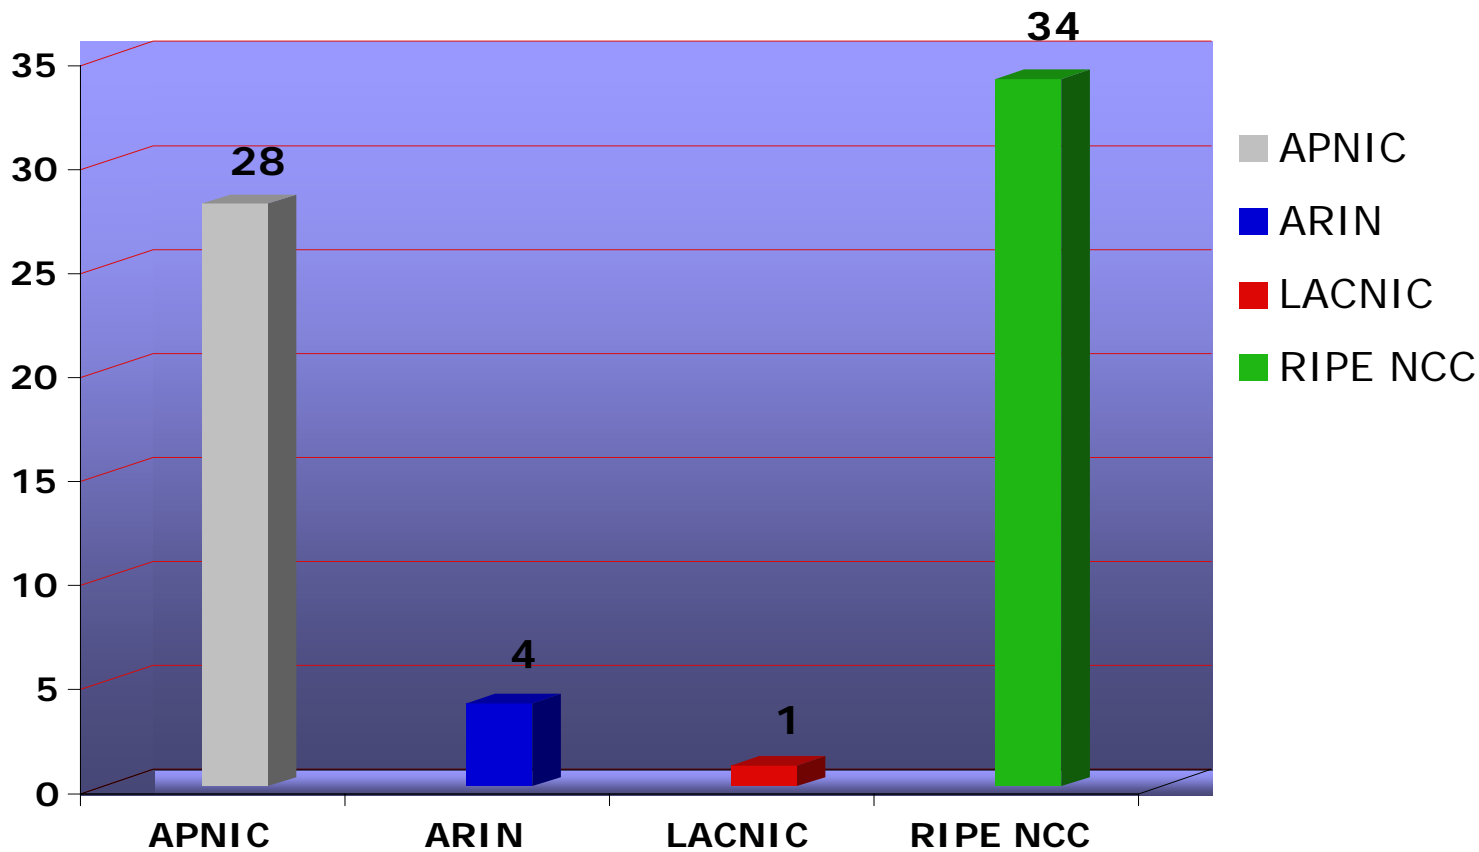

NRO

Internet Number Resource Status Report

As of 31 March 2005

Prepared by
Regional Internet Registries
AFRINIC, APNIC, ARIN, LACNIC and RIPE NCC

IPv4 /8 Address Space Status

Number Resource Organization

(* AFRINIC block was allocated on April 11th by IANA

IPv4 Allocations from RIRs to LIRs/ISPs Yearly Comparison

IPv4 Allocations RIRs to LIRs/ISPs

Cumulative Total (Jan 1999 – March 2005)

Number Resource Organization

ASN Assignments RIRs to LIRs/ISPs Yearly Comparison

Number Resource Organization

ASN Assignments RIRs to LIRs/ISPs

Cumulative Total (Jan 1999 - March 2005)

Number Resource Organization

IANA IPv6 Allocations to RIRs (no of /23s)

IPv6 Allocations RIRs to LIRs/ISPs Yearly Comparison

Number Resource Organization

* new and additional allocations

IPv6 Allocations RIRs to LIRs/ISPs

Cumulative Total (Jan 1999 - March 2005)

Number Resource Organization

Total IPv6 Allocations from RIRs to LIRs/ISPs Top 10 Countries