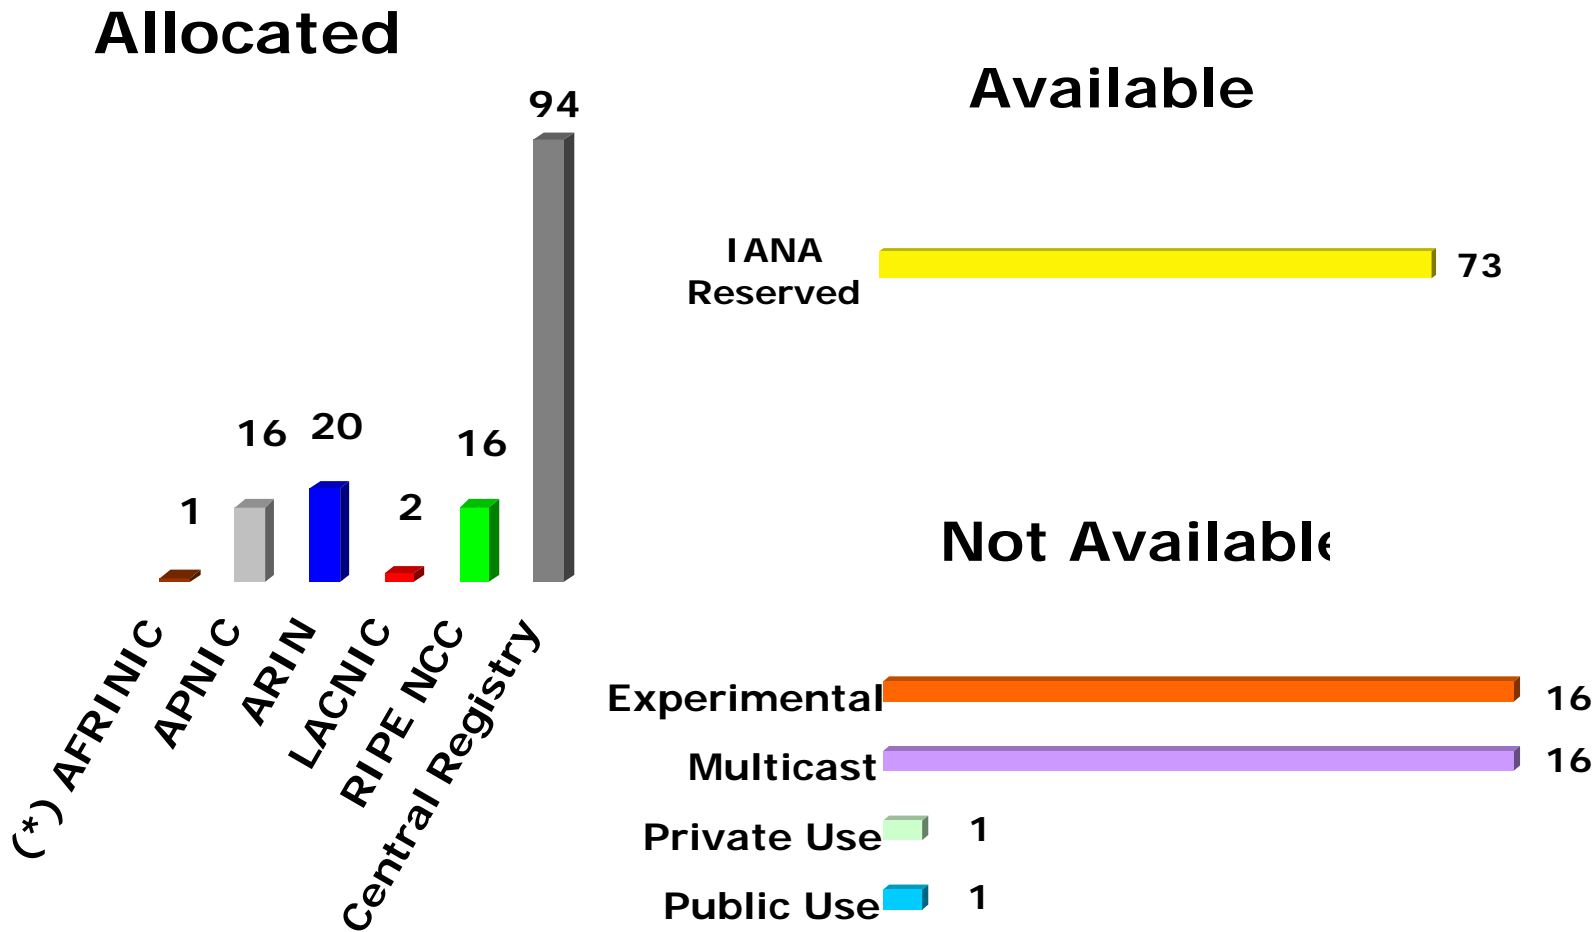

NRO

Internet Number Resource Status Report

As of 31 March 2005

Prepared by
Regional Internet Registries
AFRINIC, APNIC, ARIN, LACNIC and RIPE NCC

IPv4 /8 Address Space Status

Number Resource Organization

(* AFRINIC block was allocated on April 11th by IANA

IPv4 Allocations from RIRs to LIRs/ISPs Yearly Comparison

IPv4 Allocations RIRs to LIRs/ISPs

Cumulative Total (Jan 1999 – March 2005)

Number Resource Organization

ASN Assignments RIRs to LIRs/ISPs Yearly Comparison

Number Resource Organization

ASN Assignments RIRs to LIRs/ISPs

Cumulative Total (Jan 1999 - March 2005)

Number Resource Organization

IANA IPv6 Allocations to RIRs (no of /23s)

IPv6 Allocations RIRs to LIRs/ISPs Yearly Comparison

Number Resource Organization

* new and additional allocations

IPv6 Allocations RIRs to LIRs/ISPs

Cumulative Total (Jan 1999 - March 2005)

Number Resource Organization

Total IPv6 Allocations from RIRs to LIRs/ISPs Top 10 Countries