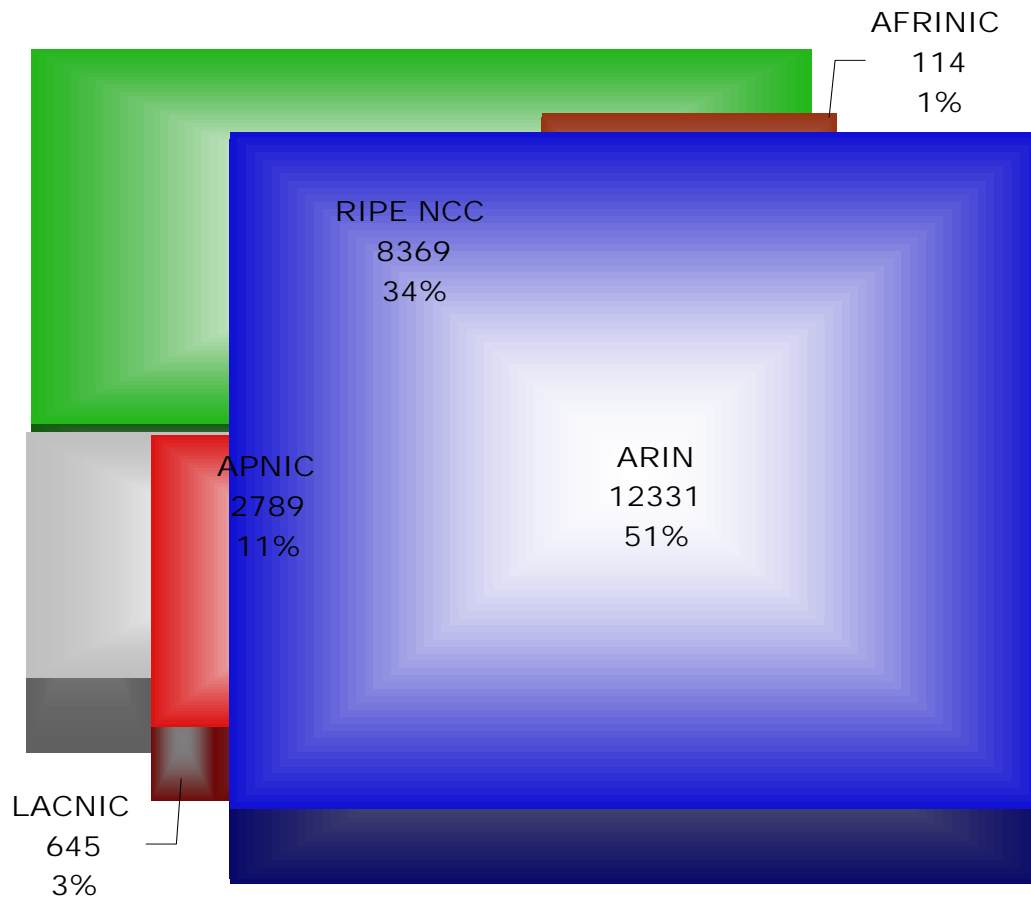

NRO

Internet Number Resource Status Report

As of 31 March 2005

Prepared by
Regional Internet Registries
AFRINIC, APNIC, ARIN, LACNIC and RIPE NCC

IPv4 /8 Address Space Status

Number Resource Organization

(* AFRINIC block was allocated on April 11th by IANA

IPv4 Allocations from RIRs to LIRs/ISPs Yearly Comparison

IPv4 Allocations RIRs to LIRs/ISPs

Cumulative Total (Jan 1999 – March 2005)

Number Resource Organization

ASN Assignments RIRs to LIRs/ISPs Yearly Comparison

Number Resource Organization

ASN Assignments RIRs to LIRs/ISPs

Cumulative Total (Jan 1999 - March 2005)

Number Resource Organization

IANA IPv6 Allocations to RIRs (no of /23s)

IPv6 Allocations RIRs to LIRs/ISPs Yearly Comparison

Number Resource Organization

* new and additional allocations

IPv6 Allocations RIRs to LIRs/ISPs

Cumulative Total (Jan 1999 - March 2005)

Number Resource Organization

Total IPv6 Allocations from RIRs to LIRs/ISPs Top 10 Countries