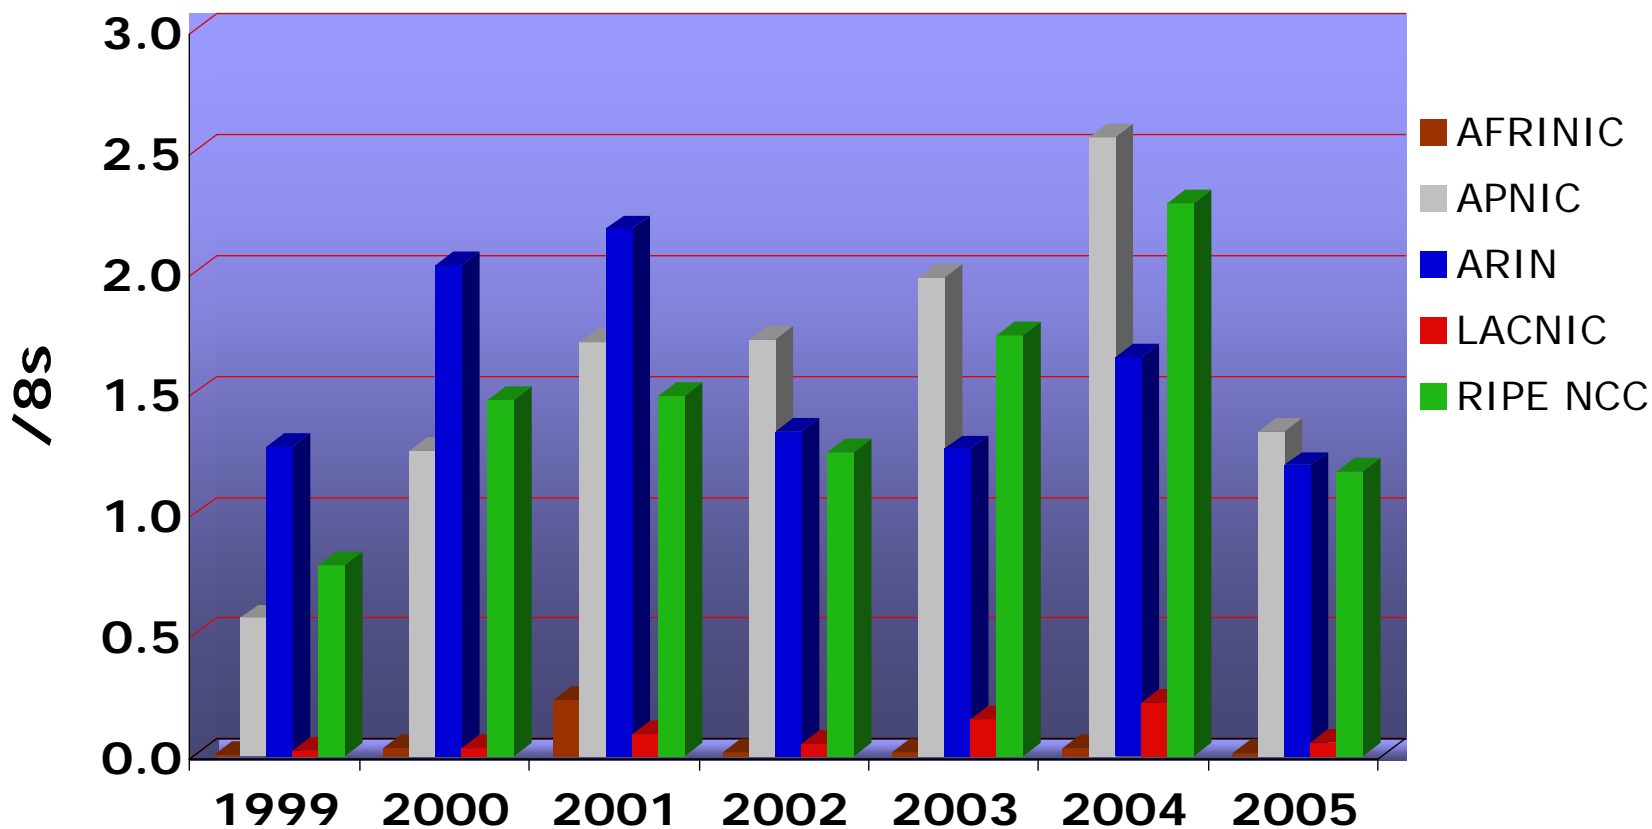

NRO

Internet Number Resource Status Report

As of 31 March 2005

Prepared by
Regional Internet Registries
AFRINIC, APNIC, ARIN, LACNIC and RIPE NCC

IPv4 /8 Address Space Status

Number Resource Organization

(* AFRINIC block was allocated on April 11th by IANA

IPv4 Allocations from RIRs to LIRs/ISPs Yearly Comparison

IPv4 Allocations RIRs to LIRs/ISPs

Cumulative Total (Jan 1999 – March 2005)

Number Resource Organization

ASN Assignments RIRs to LIRs/ISPs Yearly Comparison