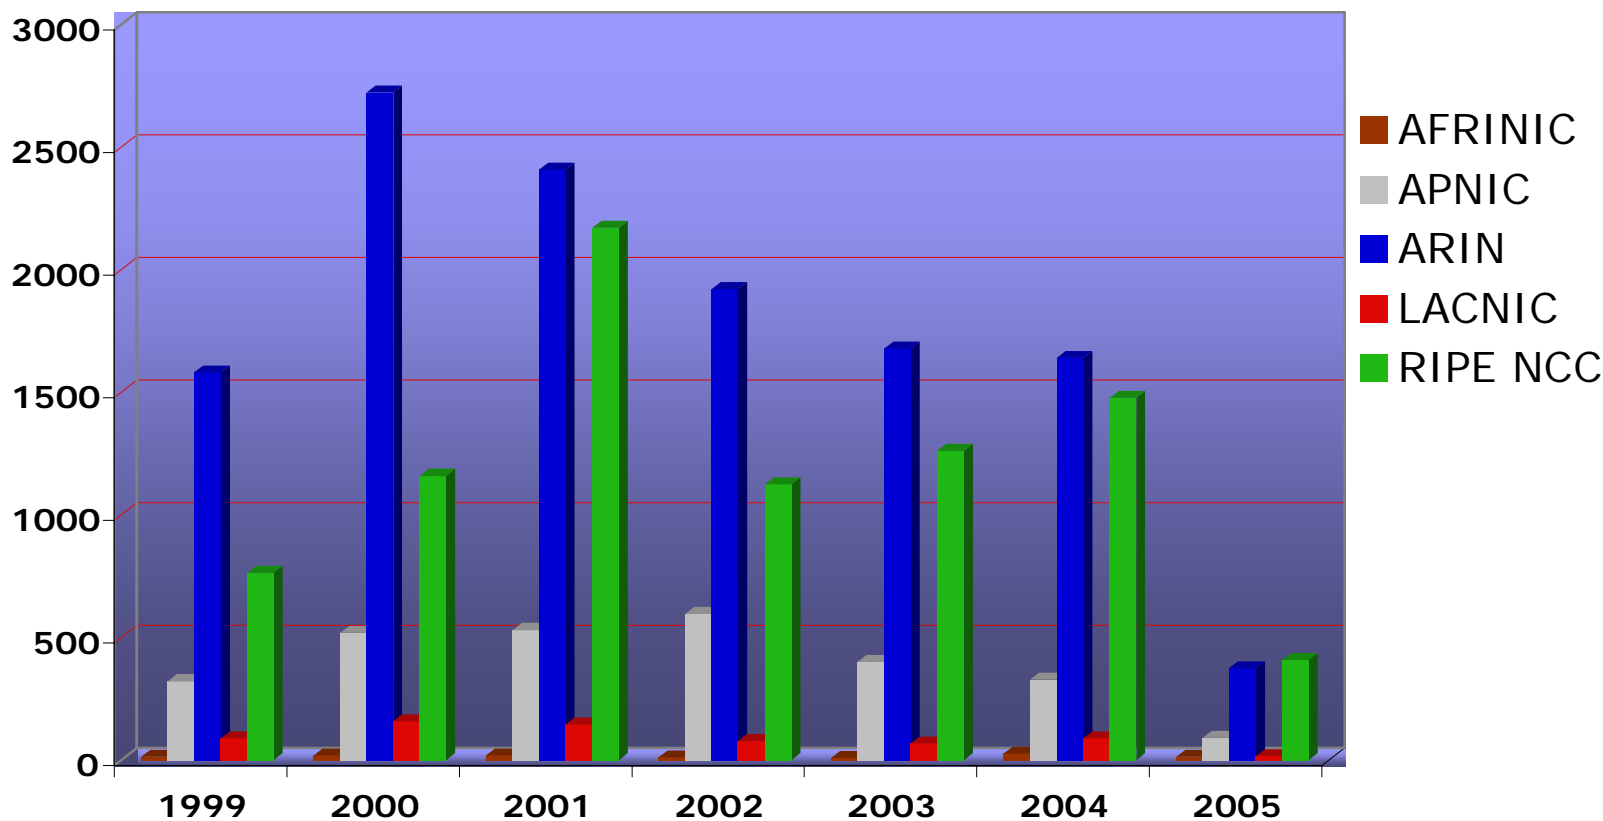

NRO

Internet Number Resource Status Report

As of 31 March 2005

Prepared by
Regional Internet Registries
AFRINIC, APNIC, ARIN, LACNIC and RIPE NCC

IPv4 /8 Address Space Status

Number Resource Organization

(* AFRINIC block was allocated on April 11th by IANA

IPv4 Allocations from RIRs to LIRs/ISPs Yearly Comparison

IPv4 Allocations RIRs to LIRs/ISPs

Cumulative Total (Jan 1999 – March 2005)

Number Resource Organization

ASN Assignments RIRs to LIRs/ISPs Yearly Comparison

Number Resource Organization

ASN Assignments RIRs to LIRs/ISPs

Cumulative Total (Jan 1999 - March 2005)

Number Resource Organization

IANA IPv6 Allocations to RIRs (no of /23s)

IPv6 Allocations RIRs to LIRs/ISPs Yearly Comparison

Number Resource Organization

* new and additional allocations

IPv6 Allocations RIRs to LIRs/ISPs

Cumulative Total (Jan 1999 - March 2005)

Number Resource Organization

Total IPv6 Allocations from RIRs to LIRs/ISPs Top 10 Countries