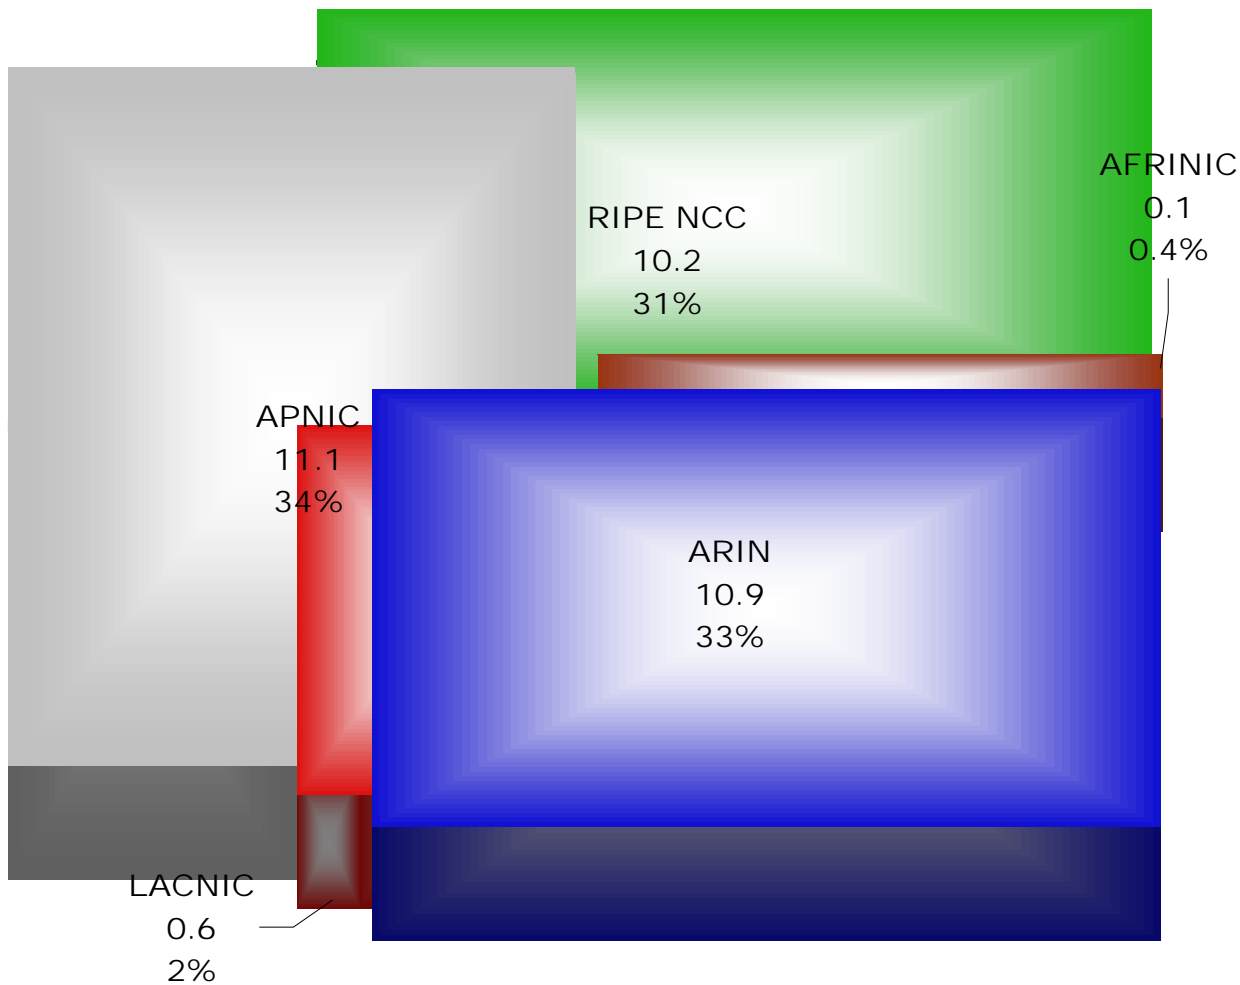

NRO

Internet Number Resource Status Report

As of 31 March 2005

Prepared by
Regional Internet Registries
AFRINIC, APNIC, ARIN, LACNIC and RIPE NCC

IPv4 /8 Address Space Status

Number Resource Organization

(* AFRINIC block was allocated on April 11th by IANA

IPv4 Allocations from RIRs to LIRs/ISPs Yearly Comparison

IPv4 Allocations RIRs to LIRs/ISPs

Cumulative Total (Jan 1999 – March 2005)

Number Resource Organization

ASN Assignments RIRs to LIRs/ISPs Yearly Comparison