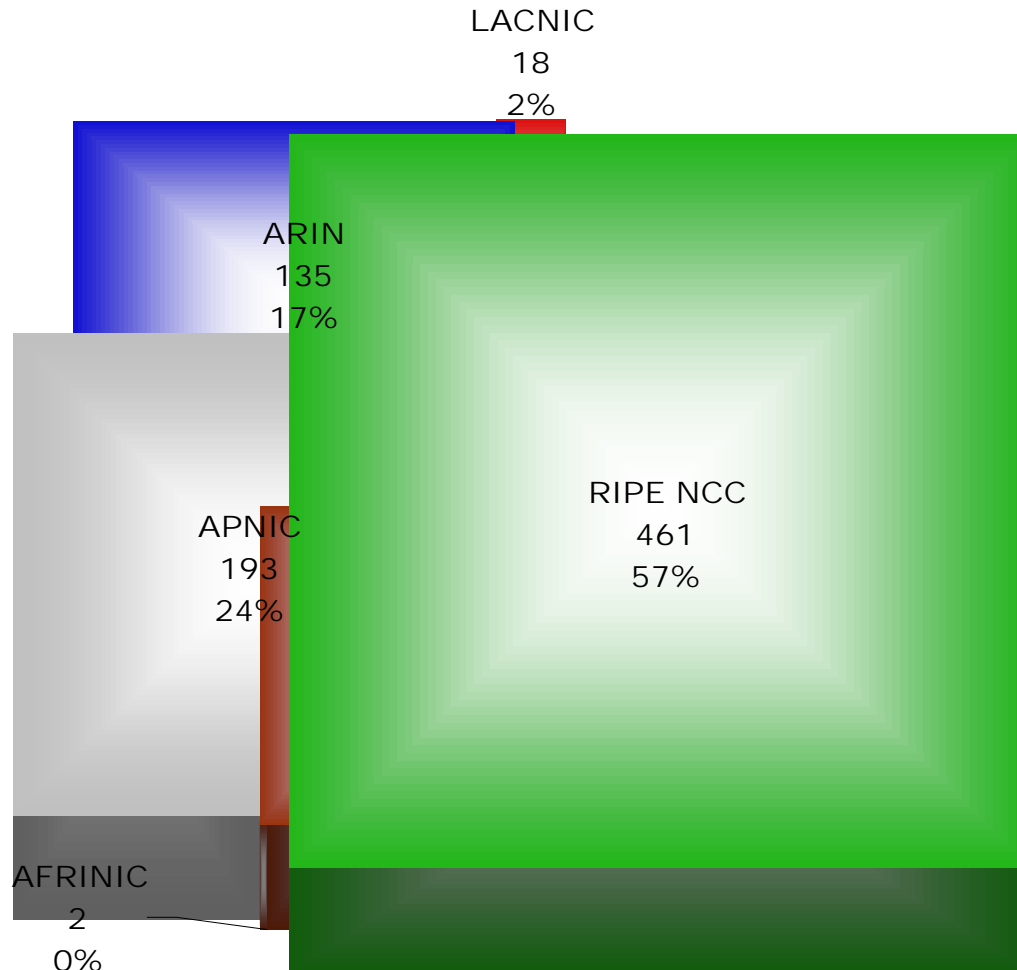

NRO

Internet Number Resource Status Report

As of 31 March 2005

Prepared by
Regional Internet Registries
AFRINIC, APNIC, ARIN, LACNIC and RIPE NCC

IPv4 /8 Address Space Status

Number Resource Organization

(* AFRINIC block was allocated on April 11th by IANA

IPv4 Allocations from RIRs to LIRs/ISPs Yearly Comparison

IPv4 Allocations RIRs to LIRs/ISPs

Cumulative Total (Jan 1999 – March 2005)

Number Resource Organization

ASN Assignments RIRs to LIRs/ISPs Yearly Comparison

Number Resource Organization

ASN Assignments RIRs to LIRs/ISPs

Cumulative Total (Jan 1999 - March 2005)

Number Resource Organization

IANA IPv6 Allocations to RIRs (no of /23s)

IPv6 Allocations RIRs to LIRs/ISPs Yearly Comparison

Number Resource Organization

* new and additional allocations

IPv6 Allocations RIRs to LIRs/ISPs

Cumulative Total (Jan 1999 - March 2005)

Number Resource Organization

Total IPv6 Allocations from RIRs to LIRs/ISPs Top 10 Countries