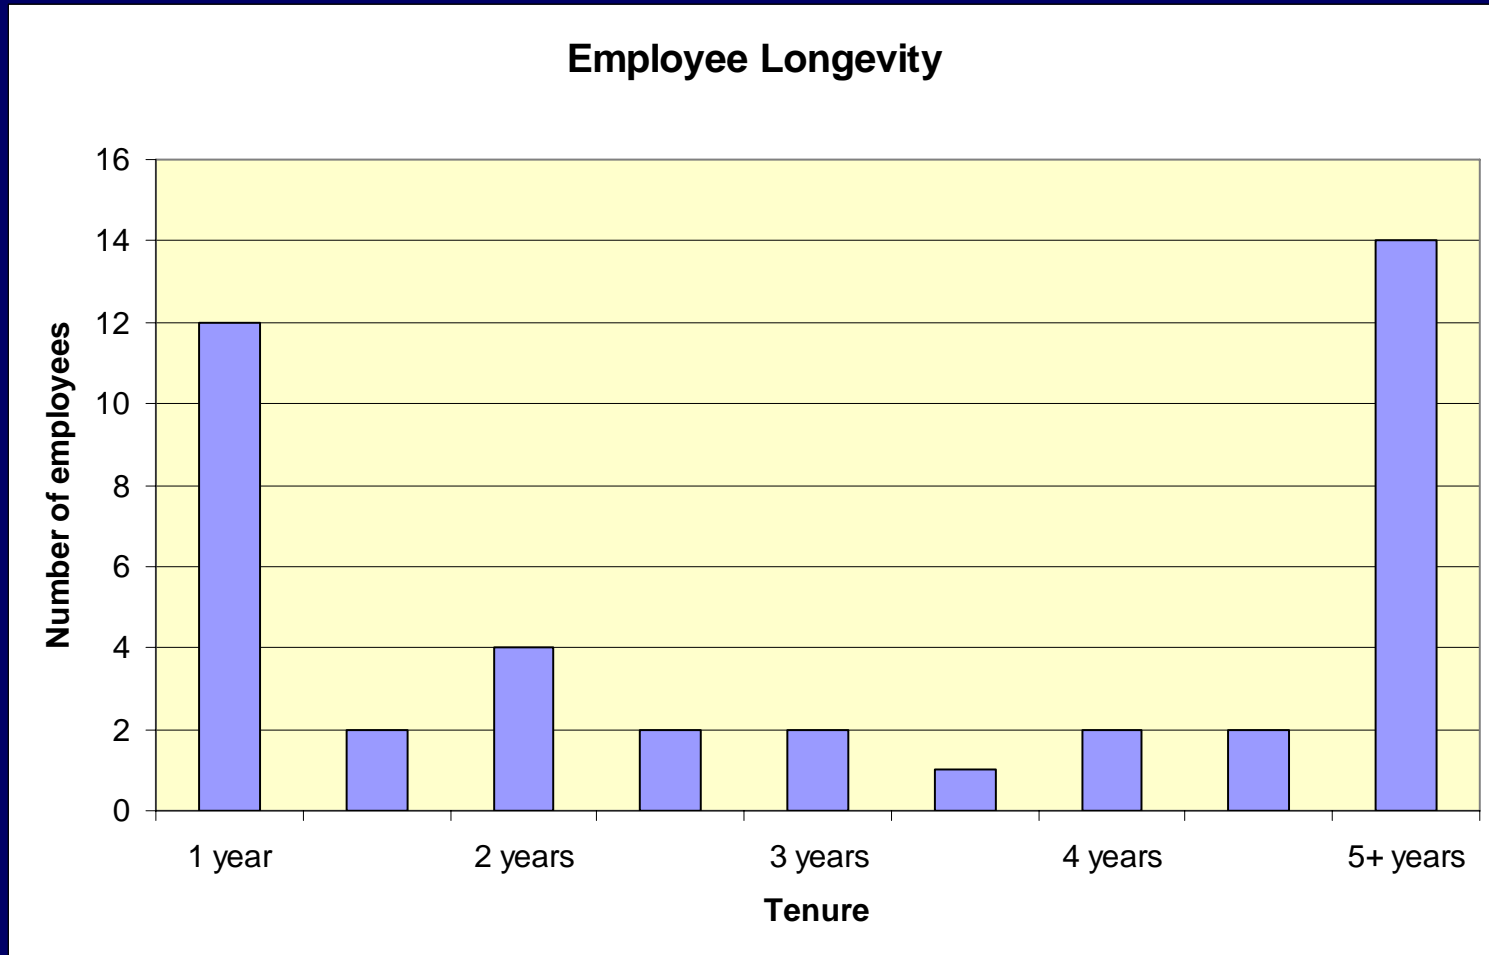

Human Resources and Administration Department

Mary K. Lee, Director

Overview

- ★ Our Department
- ★ Current Projects and Information
- ★ About Us

Our Department

Therese Colosi
Executive Assistant

Teresa Woodfork
Office Administrator

Mary K. Lee
Director

HR and Administration

- ★ Market Pricing Salary Survey
- ★ Education and Training
- ★ More Anniversaries

About Us

Our National Past-time!

1. Average number is 6
2. Most miles reported – 225,000
3. Here's a few car stories!
4. Some of our cars