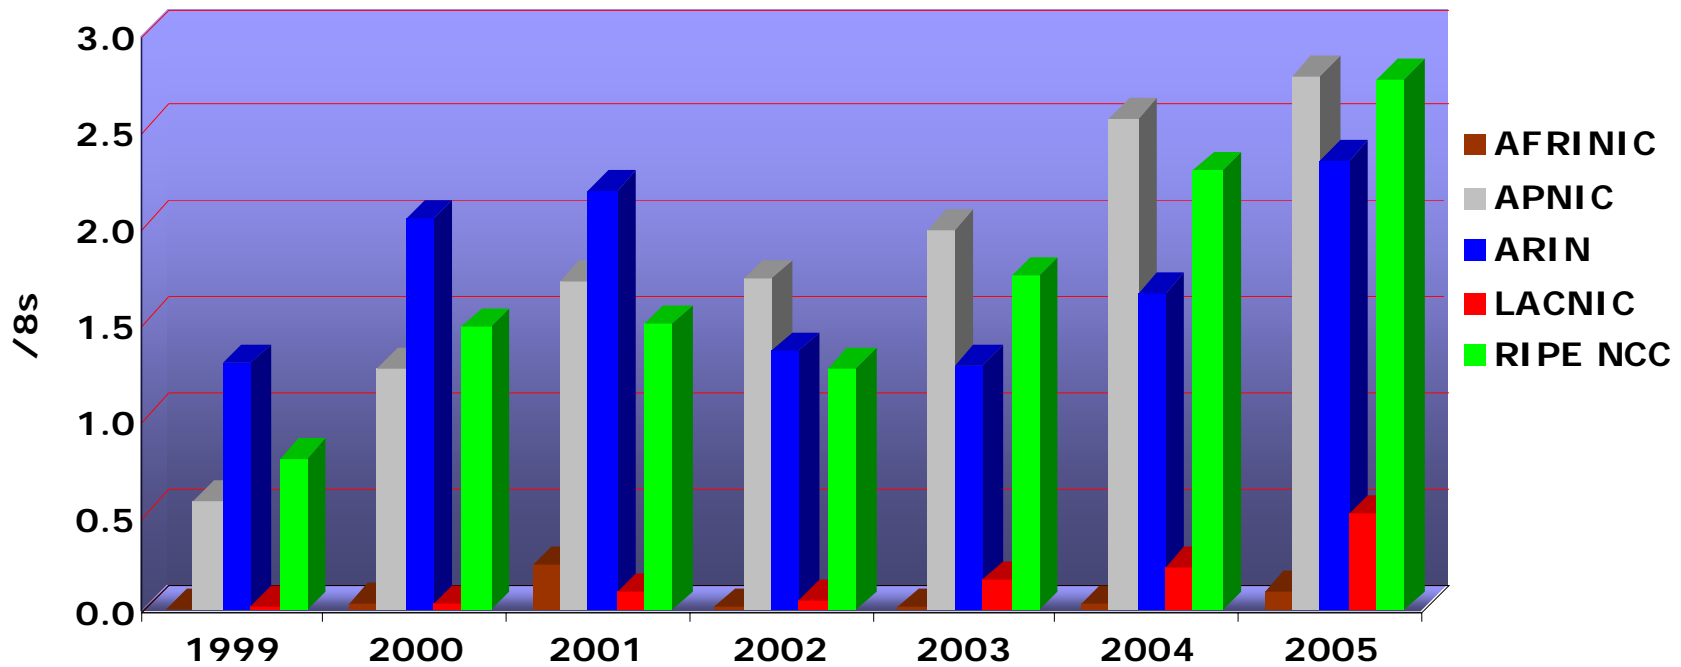

NRO

Internet Number Resource Status Report

As of 30 September 2005

Prepared by
Regional Internet Registries
AFRINIC, APNIC, ARIN, LACNIC and RIPE NCC

IPv4 /8 Address Space Status

Number Resource Organization

IPv4 Allocations from RIRs to LIRs/ISPs Yearly Comparison

Number Resource Organization

IPv4 Allocations RIRs to LIRs/ISPs

Cumulative Total (Jan 1999 – Sep 2005)

Number Resource Organization

ASN Assignments RIRs to LIRs/ISPs Yearly Comparison

Number Resource Organization

ASN Assignments RIRs to LIRs/ISPs

Cumulative Total (Jan 1999 - Sep 2005)

Number Resource Organization

IPv6 Allocations RIRs to LIRs/ISPs Yearly Comparison

2001-6:10-24:10 193.0.0.202
62 109 128 195:049 02 03 178 12 02:02 2001-6:10-24:10 193.0.0.203
193.0.0.203 2001-6:10-24:10 193.0.0.202
2001-6:10-24:10 193.0.0.202 62
Number Resource Organization
193.0.0.203
193.0.0.203
193.0.0.203
193.0.0.203
193.0.0.203
193.0.0.203
193.0.0.203