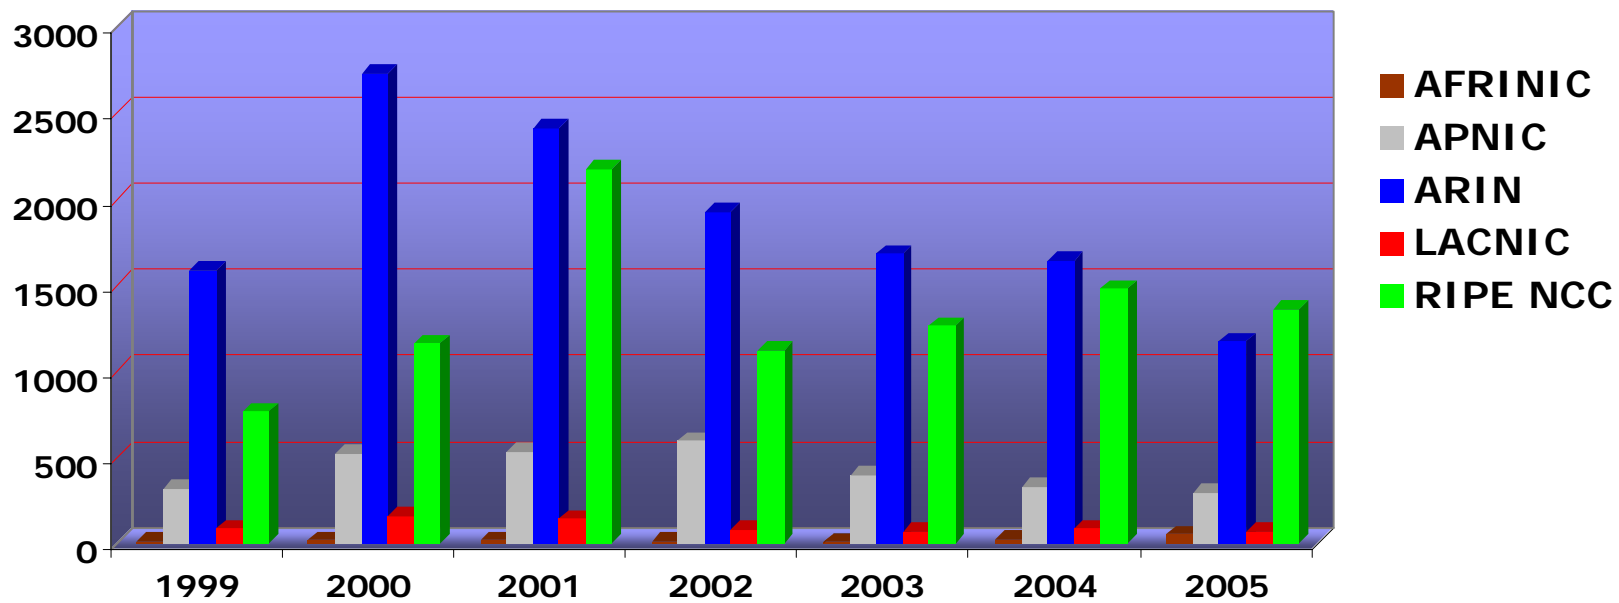

IPv4 Allocations from RIRs to LIRs/ISPs Yearly Comparison

Number Resource Organization

IPv4 Allocations RIRs to LIRs/ISPs

Cumulative Total (Jan 1999 – Sep 2005)

Number Resource Organization

ASN Assignments RIRs to LIRs/ISPs Yearly Comparison

Number Resource Organization

ASN Assignments RIRs to LIRs/ISPs

Cumulative Total (Jan 1999 - Sep 2005)

Number Resource Organization

IPv6 Allocations RIRs to LIRs/ISPs Yearly Comparison

2001-6:10-24:10 193.0.0.202
62 109 128 195:049 02 03 178 12 02:02 2001-6:10-24:10 193.0.0.203
193.0.0.203 2001-6:10-24:10 193.0.0.202
2001-6:10-24:10 193.0.0.202 62
Number Resource Organization
193.0.0.203
193.0.0.203
193.0.0.203
193.0.0.203
193.0.0.203
193.0.0.203
193.0.0.203