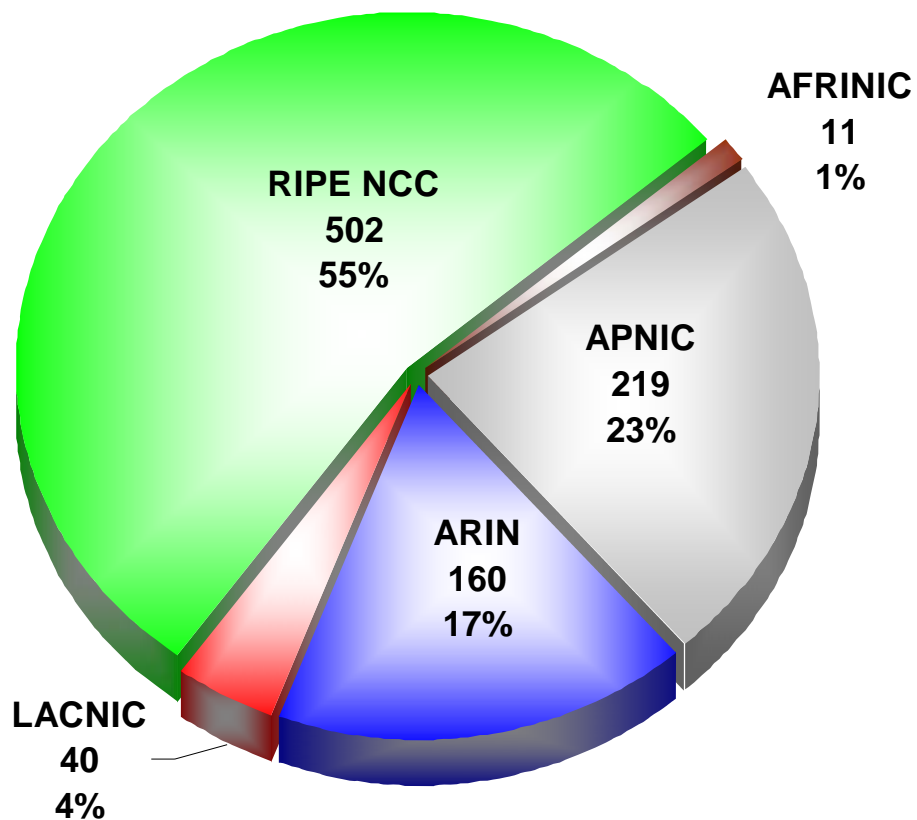

NRO

Internet Number Resource Status Report

As of 30 September 2005

Prepared by
Regional Internet Registries
AFRINIC, APNIC, ARIN, LACNIC and RIPE NCC

IPv4 /8 Address Space Status

Number Resource Organization

IPv4 Allocations from RIRs to LIRs/ISPs Yearly Comparison

Number Resource Organization

IPv4 Allocations RIRs to LIRs/ISPs

Cumulative Total (Jan 1999 – Sep 2005)

Number Resource Organization

ASN Assignments RIRs to LIRs/ISPs Yearly Comparison

Number Resource Organization

ASN Assignments RIRs to LIRs/ISPs

Cumulative Total (Jan 1999 - Sep 2005)

Number Resource Organization

IPv6 Allocations RIRs to LIRs/ISPs Yearly Comparison

2001-6:10-24:10 193.0.0.202
62 109 128 195:049 02 03 178 12 02:02 2001-6:10-24:10 193.0.0.203
193.0.0.203 2001-6:10-24:10 193.0.0.202
2001-6:10-24:10 193.0.0.202 62
Number Resource Organization
193.0.0.203
193.0.0.203
193.0.0.203
193.0.0.203
193.0.0.203
193.0.0.203
193.0.0.203

IPv6 Allocations RIRs to LIRs/ISPs

Cumulative Total (Jan 1999 - Sep 2005)

Number Resource Organization

Links to RIR Statistics

- Raw Data/Historical RIR Allocations:

<http://www.aso.icann.org/stats>

<http://www.iana.org/assignments/ipv4-address-space>