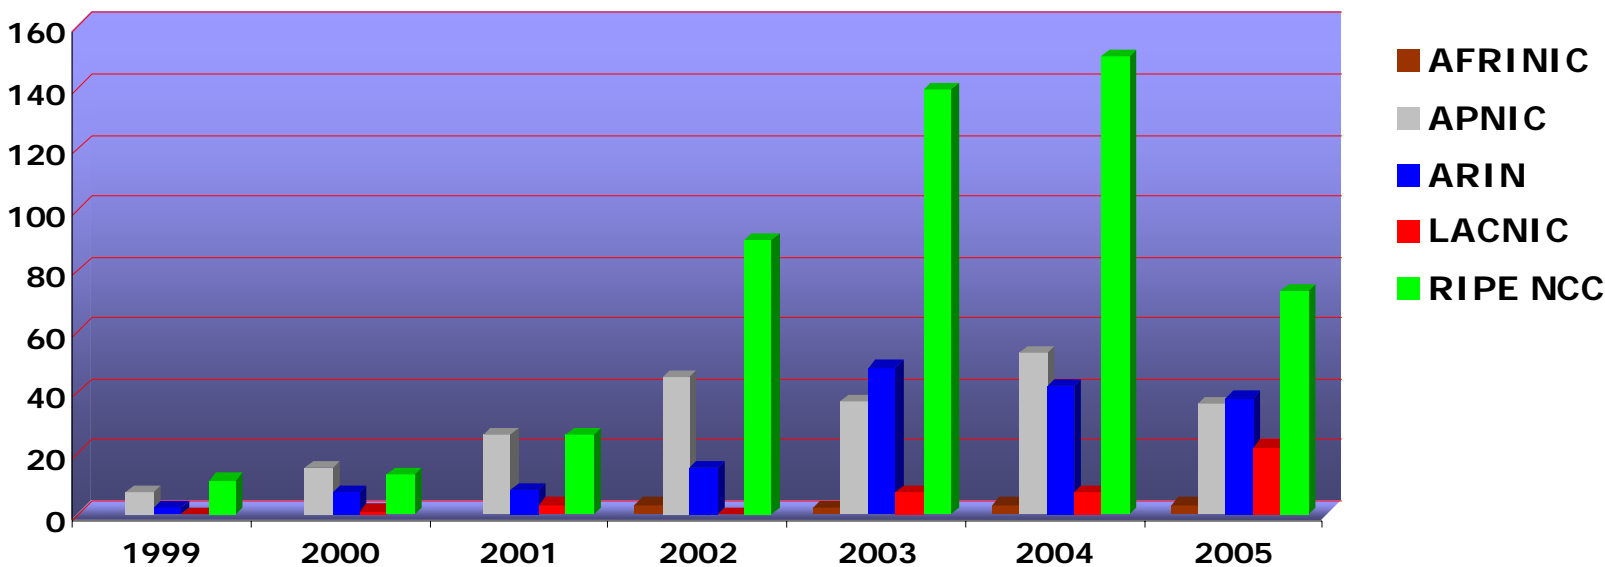

IPv4 Allocations from RIRs to LIRs/ISPs Yearly Comparison

Number Resource Organization

IPv4 Allocations RIRs to LIRs/ISPs

Cumulative Total (Jan 1999 – Sep 2005)

Number Resource Organization

ASN Assignments RIRs to LIRs/ISPs Yearly Comparison

Number Resource Organization

ASN Assignments RIRs to LIRs/ISPs

Cumulative Total (Jan 1999 - Sep 2005)

Number Resource Organization

IPv6 Allocations RIRs to LIRs/ISPs Yearly Comparison

2001-6:10-24:10 193.0.0.202
62 109 128 195:049 02 03 178 12 02:02 2001-6:10-24:10 193.0.0.203
193.0.0.203 2001-6:10-24:10 193.0.0.202
2001-6:10-24:10 193.0.0.202 62
Number Resource Organization
193.0.0.203
193.0.0.203
193.0.0.203
193.0.0.203
193.0.0.203
193.0.0.203
193.0.0.203

IPv6 Allocations RIRs to LIRs/ISPs

Cumulative Total (Jan 1999 - Sep 2005)

Number Resource Organization

Links to RIR Statistics

- Raw Data/Historical RIR Allocations:

<http://www.aso.icann.org/stats>

<http://www.iana.org/assignments/ipv4-address-space>