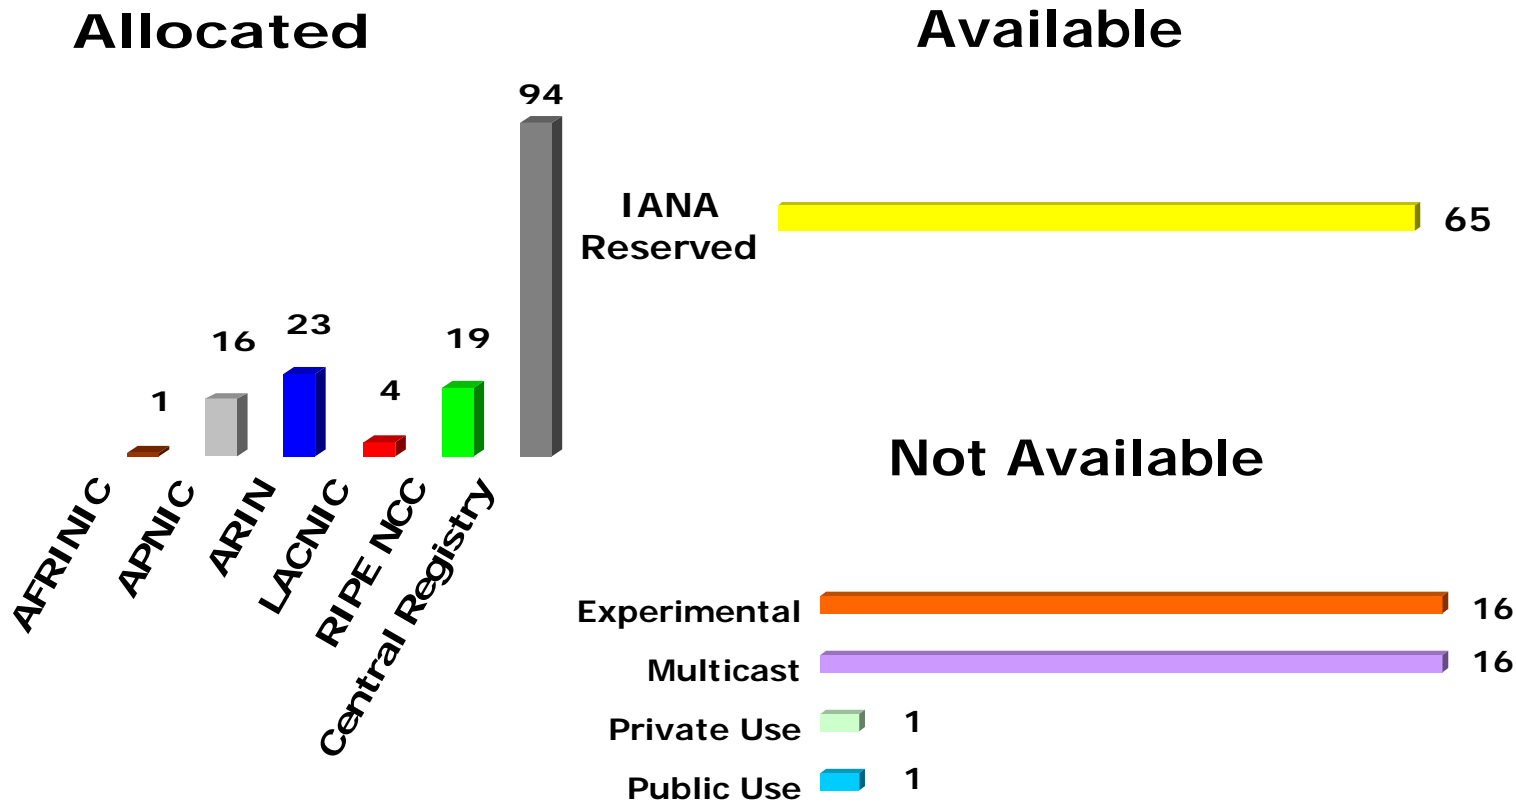

NRO

Internet Number Resource Status Report

As of 30 September 2005

Prepared by
Regional Internet Registries
AFRINIC, APNIC, ARIN, LACNIC and RIPE NCC

IPv4 /8 Address Space Status

Number Resource Organization

IPv4 Allocations from RIRs to LIRs/ISPs Yearly Comparison

Number Resource Organization

IPv4 Allocations RIRs to LIRs/ISPs

Cumulative Total (Jan 1999 – Sep 2005)

Number Resource Organization

ASN Assignments RIRs to LIRs/ISPs Yearly Comparison

Number Resource Organization

ASN Assignments RIRs to LIRs/ISPs

Cumulative Total (Jan 1999 - Sep 2005)

Number Resource Organization

IPv6 Allocations RIRs to LIRs/ISPs Yearly Comparison

2001-6:10-24:10 193.0.0.202
62 109 128 195:049 02 03 178 12 02:02 2001-6:10-24:10 193.0.0.203
193.0.0.203 2001-6:10-24:10 193.0.0.202
2001-6:10-24:10 193.0.0.202 62
Number Resource Organization
193.0.0.203
193.0.0.203
193.0.0.203
193.0.0.203
193.0.0.203
193.0.0.203
193.0.0.203