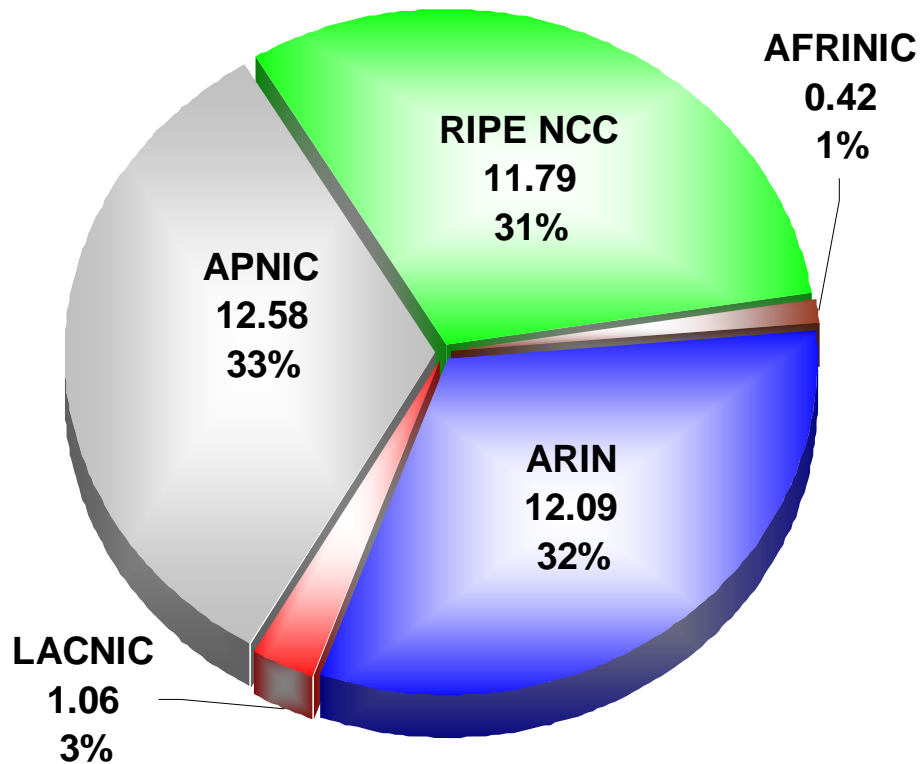

NRO

Internet Number Resource Status Report

As of 30 September 2005

Prepared by
Regional Internet Registries
AFRINIC, APNIC, ARIN, LACNIC and RIPE NCC

IPv4 /8 Address Space Status

Number Resource Organization

IPv4 Allocations from RIRs to LIRs/ISPs Yearly Comparison

Number Resource Organization

IPv4 Allocations RIRs to LIRs/ISPs

Cumulative Total (Jan 1999 – Sep 2005)

Number Resource Organization

ASN Assignments RIRs to LIRs/ISPs Yearly Comparison

Number Resource Organization

ASN Assignments RIRs to LIRs/ISPs

Cumulative Total (Jan 1999 - Sep 2005)

Number Resource Organization

IPv6 Allocations RIRs to LIRs/ISPs Yearly Comparison

2001-6:10-24:10 193.0.0.202
62 109 128 195:049 02 03 178 12 02:02 2001-6:10-24:10 193.0.0.203
193.0.0.203 2001-6:10-24:10 193.0.0.202
2001-6:10-24:10 193.0.0.202 62
Number Resource Organization
193.0.0.203
193.0.0.203
193.0.0.203
193.0.0.203
193.0.0.203
193.0.0.203
193.0.0.203