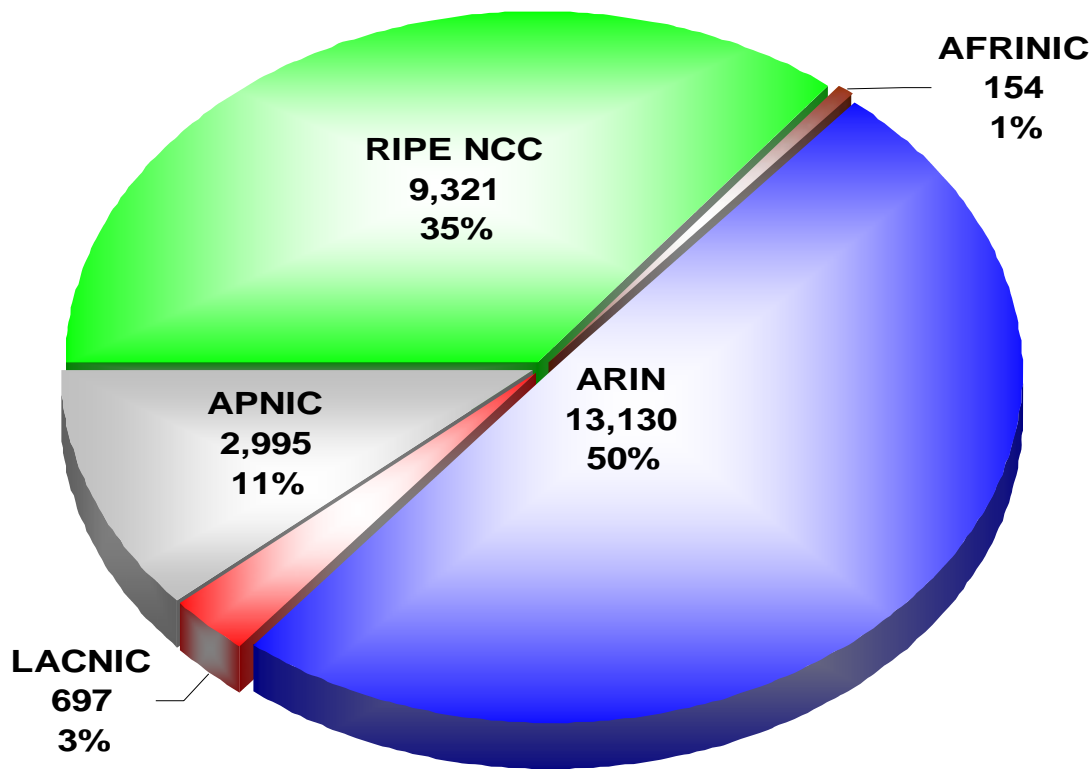

NRO

Internet Number Resource Status Report

As of 30 September 2005

Prepared by
Regional Internet Registries
AFRINIC, APNIC, ARIN, LACNIC and RIPE NCC

IPv4 /8 Address Space Status

Number Resource Organization

IPv4 Allocations from RIRs to LIRs/ISPs Yearly Comparison

Number Resource Organization

IPv4 Allocations RIRs to LIRs/ISPs

Cumulative Total (Jan 1999 – Sep 2005)

Number Resource Organization

ASN Assignments RIRs to LIRs/ISPs Yearly Comparison

Number Resource Organization

ASN Assignments RIRs to LIRs/ISPs

Cumulative Total (Jan 1999 - Sep 2005)

Number Resource Organization

IPv6 Allocations RIRs to LIRs/ISPs Yearly Comparison

2001-6:10-24:10 193.0.0.202
62 109 128 195:049 02 03 178 12 02:02 2001-6:10-24:10 193.0.0.203
193.0.0.203 2001-6:10-24:10 193.0.0.202
2001-6:10-24:10 193.0.0.202 62
Number Resource Organization
193.0.0.203
193.0.0.203
193.0.0.203
193.0.0.203
193.0.0.203
193.0.0.203
193.0.0.203