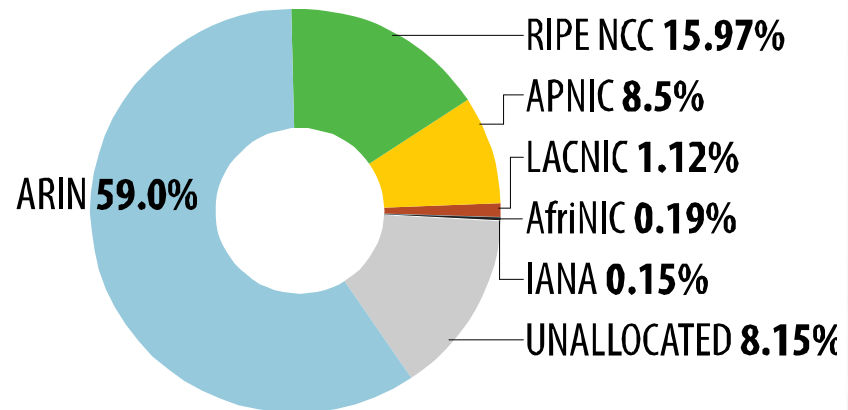

2001:610:240:0 193:0:0:202 62:109:128 195:048:02:03 179:12:02:02 2001:610:240 193:0:0:203 195:048:02:03
62:109:128 195:048:02:03 2001:610:240 193:0:0:202 62:109:128 195:048:02:03 179:12:02:02 2001:610:240 193:0:0:203 195:048:02:03
193:0:0:203 2001:610:240:0 193:0:0:202 62:109:128 195:048:02:03 179:12:02:02 2001:610:240 193:0:0:203 195:048:02:03
2001:610:240:0 193:0:0:202 62:109:128 195:048:02:03 179:12:02:02 2001:610:240 193:0:0:203 195:048:02:03

Number Resource Organization