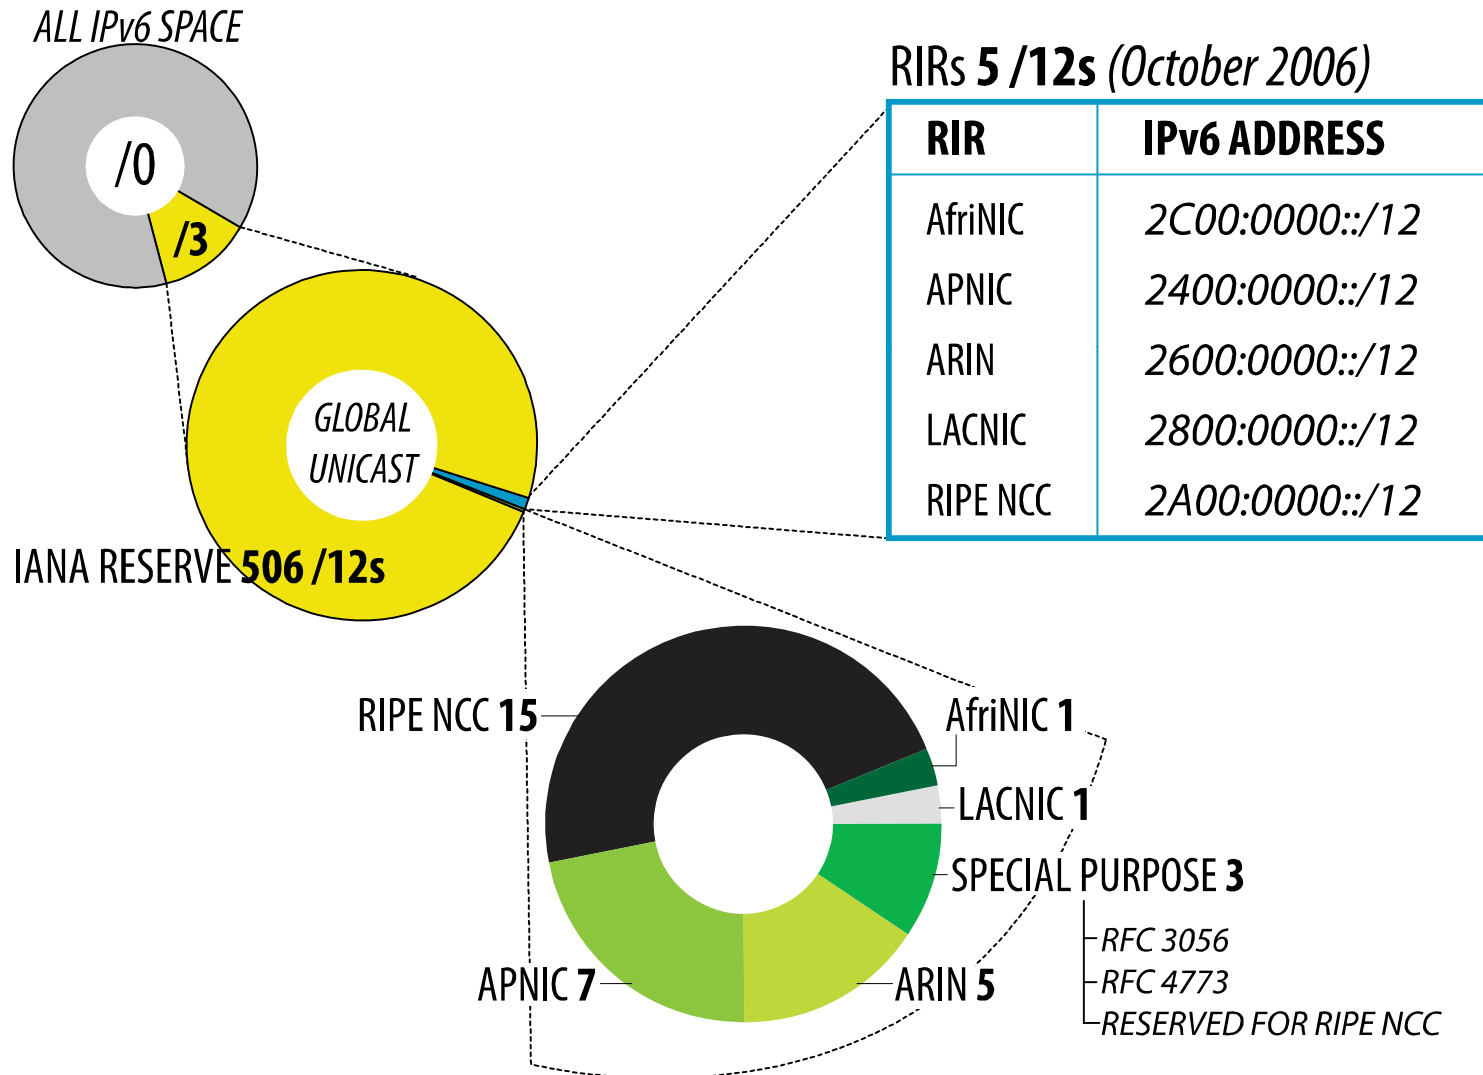

Number Resource Organization

ASN ASSIGNMENTS (RIRs TO CUSTOMERS)

How many ASNs has each RIR assigned by year?

2001:610:240:0 193.0.0.202 62.109.128 195.048.02.03 179.12.02.02 2001:610:240 193.0.0.203 98.144.0.203
62.109.128 195.048.02.03 193.0.0.202 2001:610:240 193.0.0.203 2001:610:240 193.0.0.202
193.0.0.203 2001:610:240:0 193.0.0.202 62.109.128 195.048.02.03 179.12.02.02 2001:610:240 193.0.0.203
2001:610:240:0 193.0.0.202 62.109.128 195.048.02.03 179.12.02.02 2001:610:240 193.0.0.203
Number Resource Organization

ASN ASSIGNMENTS (RIRs TO CUSTOMERS)

How many total ASNs has each RIR assigned?
(Jan 1999 – June 2008)

Number Resource Organization
 2001:610:240-0 193.0.0.202 62.109.128 195.048.02.03 178.12.02.02 2001:610:240 193.0.0.203 195.048.02.03
 193.0.0.203 2001:610:240-0 199.0.0.202 62.109.128 195.048.02.03 178.12.02.02 2001:610:240 193.0.0.203 195.048.02.03
 2001:610:240-0 193.0.0.202 62.109.128 195.048.02.03 178.12.02.02 2001:610:240 193.0.0.203 195.048.02.03

IPv6 ADDRESS SPACE

How much has been allocated to the RIRs?

2001:610:240:0 193:0:0:202 62:109:128 195:048:02:03 179:42:02:02 2001:610:240 193:0:0:203
 62:109:128 195:048:02:03 2001:610:240 193:0:0:203 193:0:0:202 62:109:128 195:048:02:03 179:42:02:02 2001:610:240 193:0:0:203
 193:0:0:203 2001:610:240:0 193:0:0:202 62:109:128 195:048:02:03 179:42:02:02 2001:610:240 193:0:0:203
 2001:610:240:0 193:0:0:202 62:109:128 195:048:02:03 179:42:02:02 2001:610:240 193:0:0:203
 Number Resource Organization