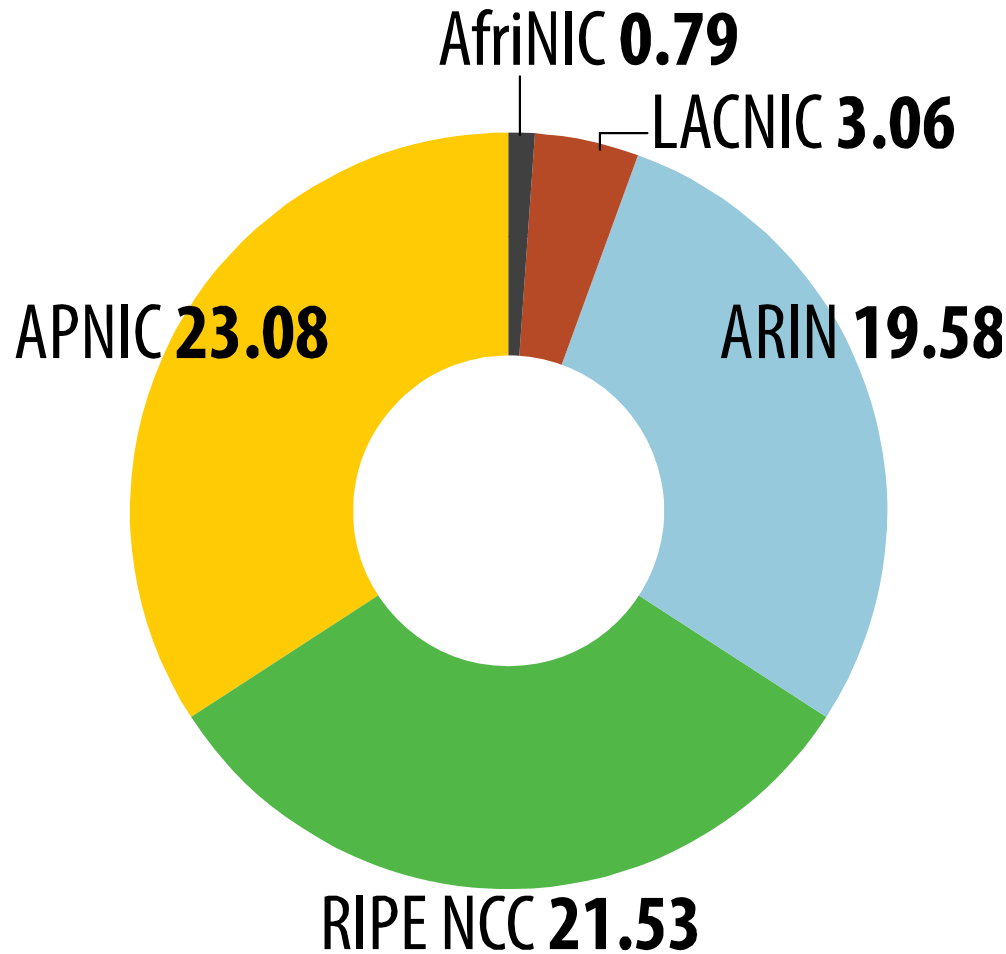

Number Resource Organization

IPv4 ADDRESS SPACE ISSUED (RIRs TO CUSTOMERS)

In terms of /8s, how much space did each RIR allocate by year?

2001:610:240:0 193.0.0.202 62.109.128 195.048.02.03 179.12.02.02 2001:610:240 193.0.0.203
 193.0.0.203 2001:610:240:0 193.0.0.202 62.109.128 195.048.02.03 179.12.02.02 2001:610:240 193.0.0.203
 2001:610:240:0 193.0.0.202 62.109.128 195.048.02.03 179.12.02.02 2001:610:240 193.0.0.203
 Number Resource Organization

IPv4 ADDRESS SPACE ISSUED

(RIRs TO CUSTOMERS)

In terms of /8s, how much total space has each RIR allocated?
(Jan 1999 – June 2008)

2001:610:240:0 193.0.0.202 62 109 128 195 048 02 03 178 42 02 02 2001:610:240 193 0 0 203 95 04 02 03
62 109 128 195 048 02 03 178 42 02 02 2001:610:240 193 0 0 203 95 04 02 03
193.0.0.203 2001:610:240:0 199 0 0 202 62 109 128 195 048 02 03 178 42 02 02 2001:610:240 193 0 0 203 95 04 02 03
2001:610:240:0 193 0 0 202 62 109 128 195 048 02 03 178 42 02 02 2001:610:240 193 0 0 203 95 04 02 03