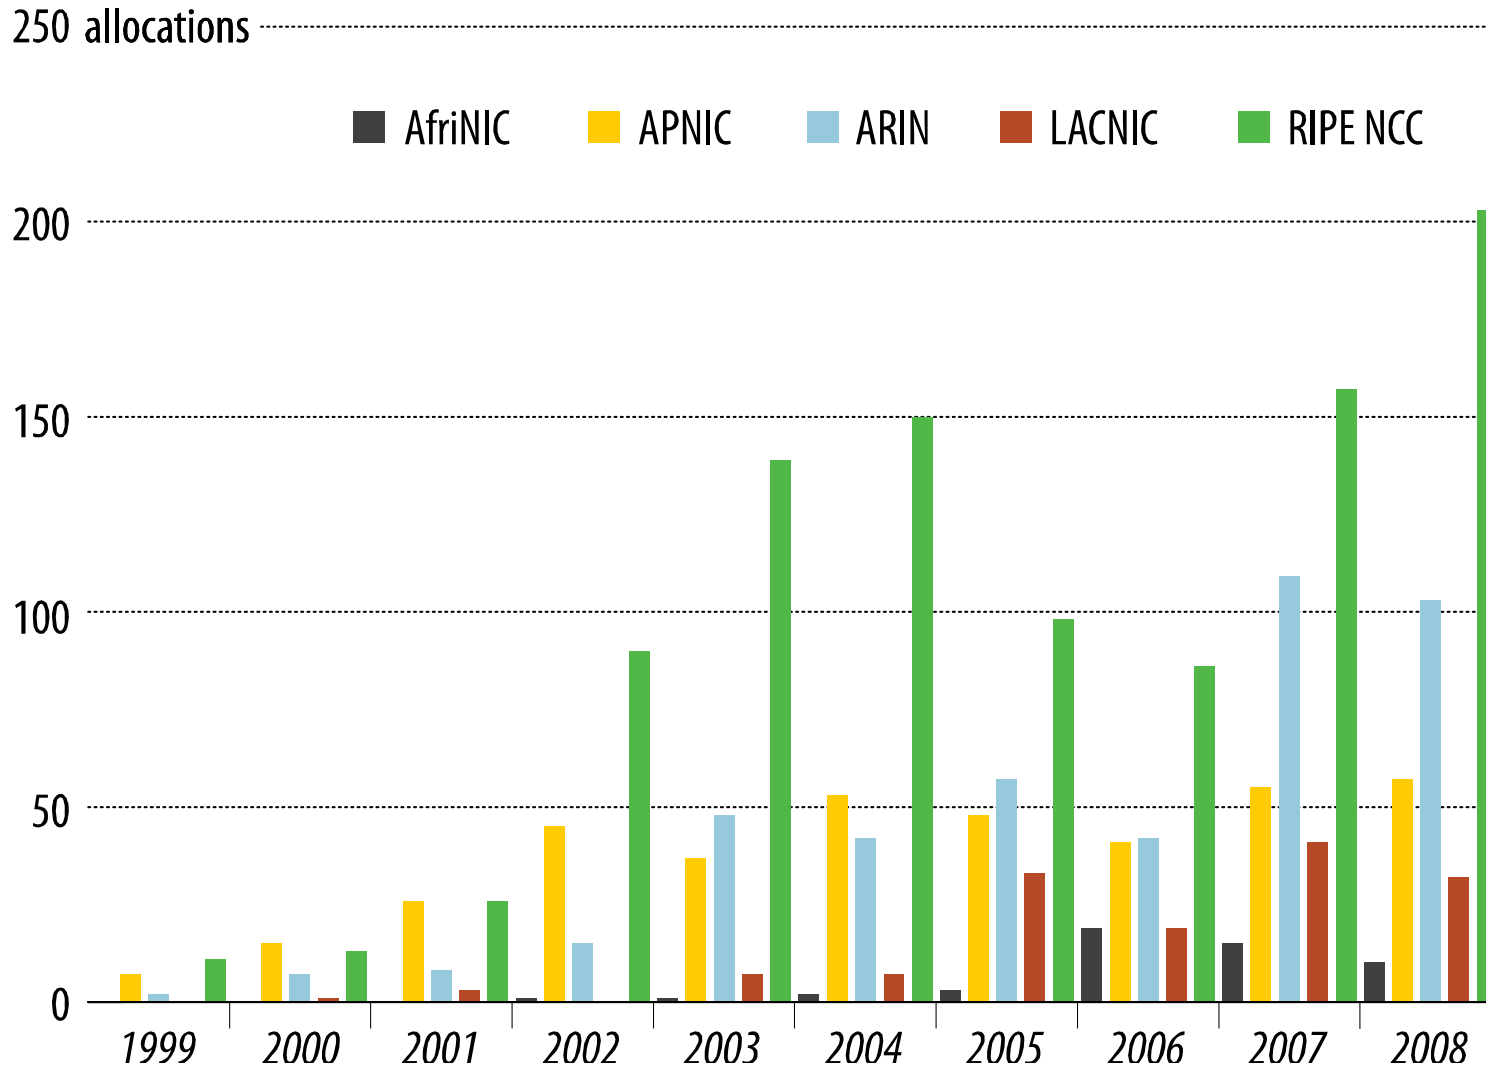

ASN ASSIGNMENTS (RIRs TO CUSTOMERS)

How many total ASNs has each RIR assigned?
(Jan 1999 – June 2008)

Number Resource Organization
 2001:610:240-0 193.0.0.202 62.109.128 195.048.02.03 178.12.02.02 2001:610:240 193.0.0.203 195.048.02.03
 193.0.0.203 2001:610:240-0 199.0.0.202 62.109.128 195.048.02.03 178.12.02.02 2001:610:240 193.0.0.203 195.048.02.03
 2001:610:240-0 193.0.0.202 62.109.128 195.048.02.03 178.12.02.02 2001:610:240 193.0.0.203 195.048.02.03

IPv6 ADDRESS SPACE

How much has been allocated to the RIRs?

2001:610:240:0 193:0:0:202 62:109:128 195:048:02:03 179:42:02:02 2001:610:240 193:0:0:203
 62:109:128 195:048:02:03 2001:610:240 193:0:0:203 193:0:0:202 62:109:128 195:048:02:03 179:42:02:02 2001:610:240 193:0:0:203
 193:0:0:203 2001:610:240:0 193:0:0:202 62:109:128 195:048:02:03 179:42:02:02 2001:610:240 193:0:0:203
 2001:610:240:0 193:0:0:202 62:109:128 195:048:02:03 179:42:02:02 2001:610:240 193:0:0:203
 Number Resource Organization

IPv6 Allocations RIRs to LIRs/ISPs

How many allocations have been made by each RIR by year?

2001:610:240:0 193:0:0:202 62:109:128 195:048:02:03 179:12:02:02 2001:610:240 193:0:0:203
 193:0:0:203 2001:610:240:0 193:0:0:202 62:109:128 195:048:02:03 179:12:02:02 2001:610:240 193:0:0:203
 2001:610:240:0 193:0:0:202 62:109:128 195:048:02:03 179:12:02:02 2001:610:240 193:0:0:203
 2001:610:240:0 193:0:0:202 62:109:128 195:048:02:03 179:12:02:02 2001:610:240 193:0:0:203