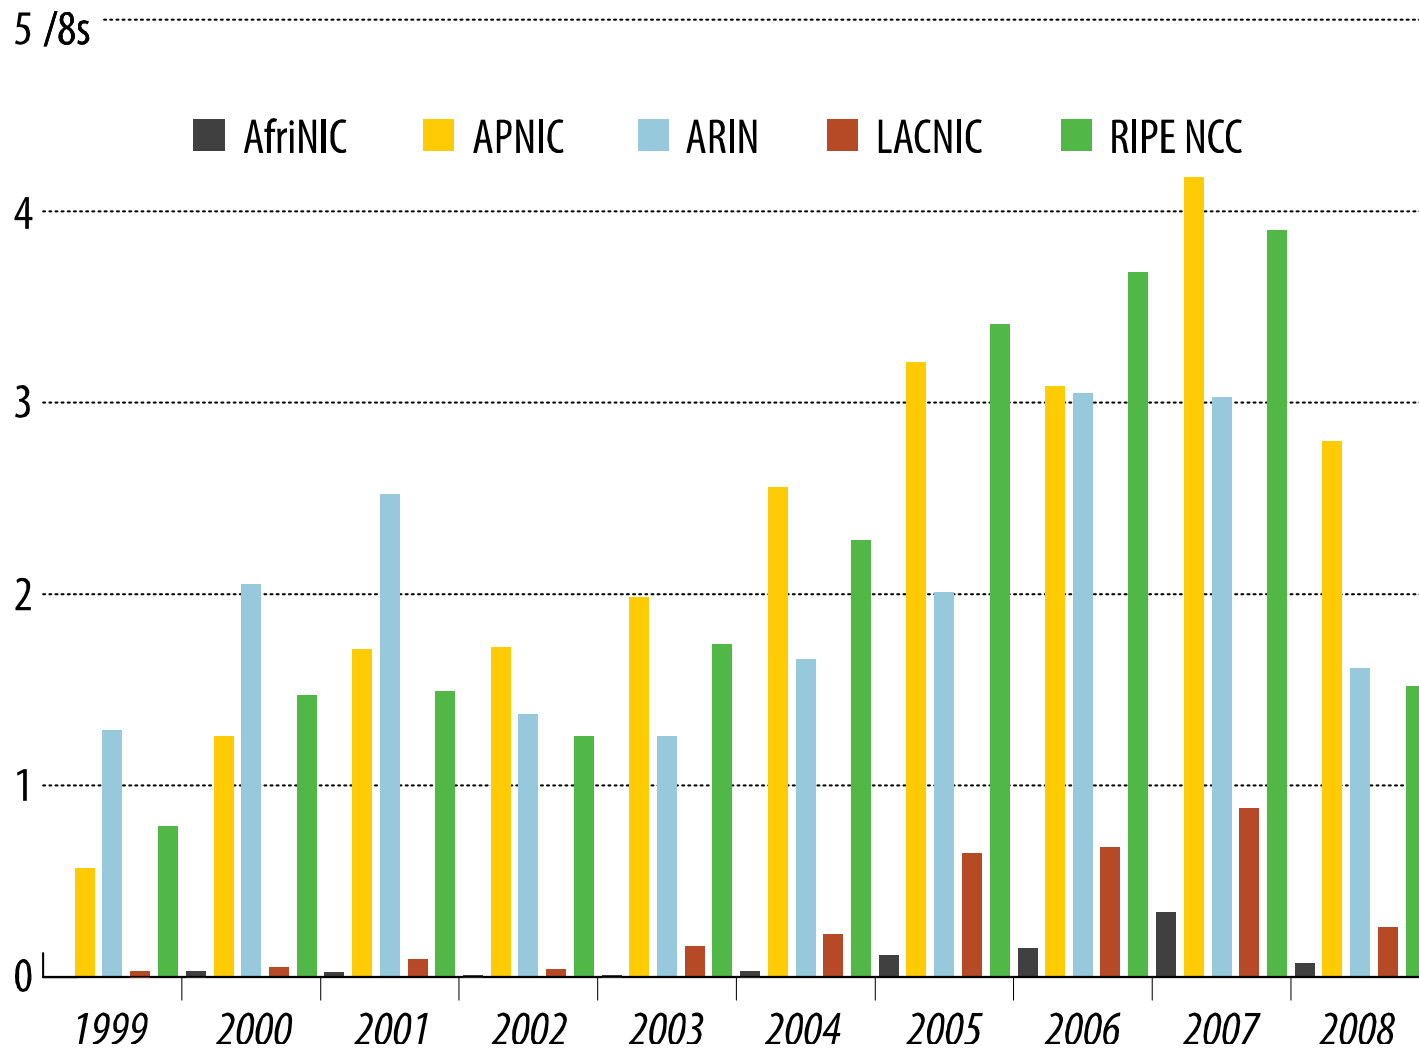

Legacy Space Distribution ("Central Registry") 1981 - mid 1990s

Pre-RIR Registrations by Region

Pre-RIR Registrations by Region excluding Class A space

2001:610:240:0 193:0:0:202 62:109:128 195:048:02:03 179:12:02:02 2001:610:240 193:0:0:203 195:048:02:03
62:109:128 195:048:02:03 2001:610:240 193:0:0:202 62:109:128 195:048:02:03 179:12:02:02 2001:610:240 193:0:0:203 195:048:02:03
193:0:0:203 2001:610:240:0 193:0:0:202 62:109:128 195:048:02:03 179:12:02:02 2001:610:240 193:0:0:203 195:048:02:03
2001:610:240:0 193:0:0:202 62:109:128 195:048:02:03 179:12:02:02 2001:610:240 193:0:0:203 195:048:02:03

Number Resource Organization

IPv4 ADDRESS SPACE ISSUED (RIRs TO CUSTOMERS)

In terms of /8s, how much space did each RIR allocate by year?

2001:610:240:0 193.0.0.202 62.109.128 195.048.02.03 179.12.02.02 2001:610:240 193.0.0.203
 193.0.0.203 2001:610:240:0 193.0.0.202 62.109.128 195.048.02.03 179.12.02.02 2001:610:240 193.0.0.203
 2001:610:240:0 193.0.0.202 62.109.128 195.048.02.03 179.12.02.02 2001:610:240 193.0.0.203
 Number Resource Organization