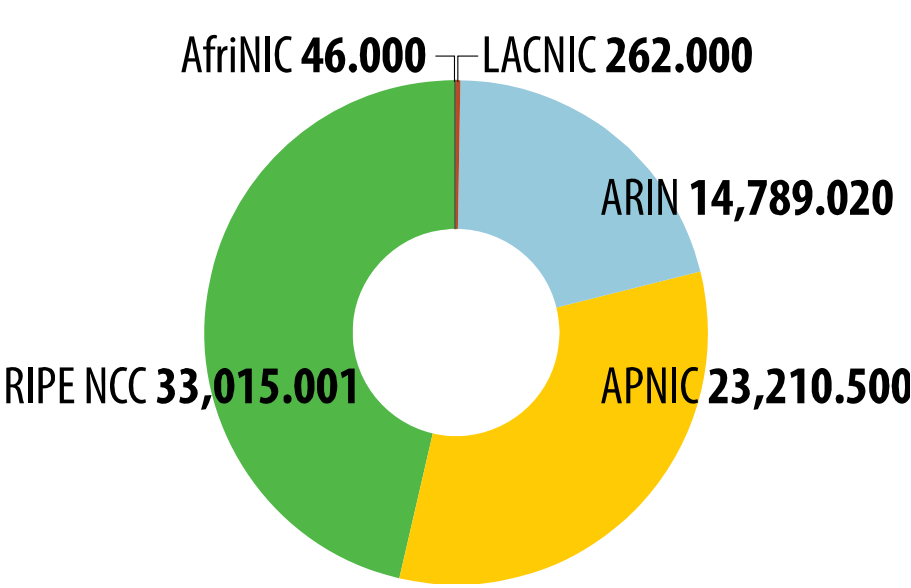

IPv6 ADDRESS SPACE

How much has been allocated to the RIRs?

2001:610:240:0 193:0:0:202 62:109:128 195:048:02:03 179:42:02:02 2001:610:240 193:0:0:203
 62:109:128 195:048:02:03 2001:610:240 193:0:0:203 193:0:0:202 62:109:128 195:048:02:03 179:42:02:02 2001:610:240 193:0:0:203
 193:0:0:203 2001:610:240:0 193:0:0:202 62:109:128 195:048:02:03 179:42:02:02 2001:610:240 193:0:0:203
 2001:610:240:0 193:0:0:202 62:109:128 195:048:02:03 179:42:02:02 2001:610:240 193:0:0:203
 Number Resource Organization

IPv6 Allocations RIRs to LIRs/ISPs

How many allocations have been made by each RIR by year?

2001:610:240:0 193:0:0:202 62:109:128 195:048:02:03 179:12:02:02 2001:610:240 193:0:0:203
 193:0:0:203 2001:610:240:0 193:0:0:202 62:109:128 195:048:02:03 179:12:02:02 2001:610:240 193:0:0:203
 2001:610:240:0 193:0:0:202 62:109:128 195:048:02:03 179:12:02:02 2001:610:240 193:0:0:203
 2001:610:240:0 193:0:0:202 62:109:128 195:048:02:03 179:12:02:02 2001:610:240 193:0:0:203

IPv6 ALLOCATIONS RIRs to LIRs/ISPs

(Jan 1999 – June 2008)

How many total allocations have been made by each RIR?

In terms of /32s, how much total space has each RIR allocated?

Number Resource Organization