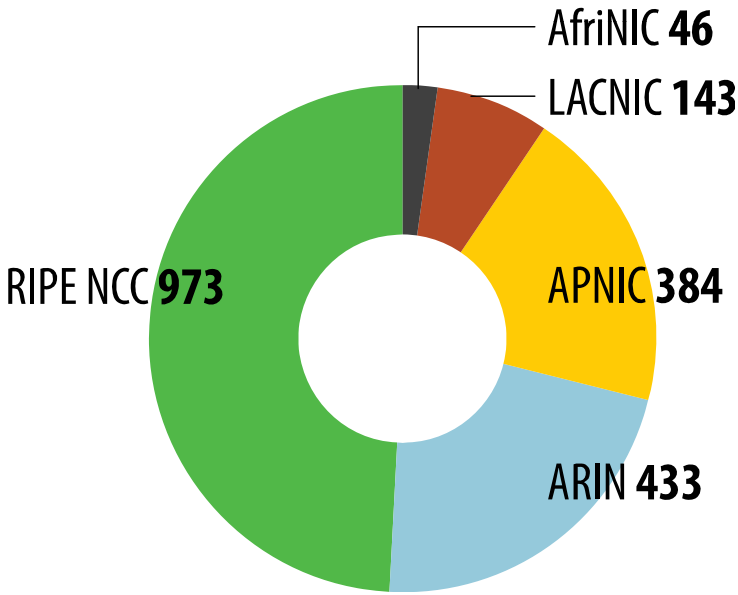

IPv6 ADDRESS SPACE

How much has been allocated to the RIRs?

2001:610:240:0 193:0:0:202 62:109:128 195:048:02:03 179:42:02:02 2001:610:240 193:0:0:203
 62:109:128 195:048:02:03 2001:610:240 193:0:0:203 193:0:0:202 62:109:128 195:048:02:03 179:42:02:02 2001:610:240 193:0:0:203
 193:0:0:203 2001:610:240:0 193:0:0:202 62:109:128 195:048:02:03 179:42:02:02 2001:610:240 193:0:0:203
 2001:610:240:0 193:0:0:202 62:109:128 195:048:02:03 179:42:02:02 2001:610:240 193:0:0:203
 Number Resource Organization

IPv6 Allocations RIRs to LIRs/ISPs

How many allocations have been made by each RIR by year?

2001:610:240:0 193:0:0:202 62:109:128 195:048:02:03 179:12:02:02 2001:610:240 193:0:0:203
 193:0:0:203 2001:610:240:0 193:0:0:202 62:109:128 195:048:02:03 179:12:02:02 2001:610:240 193:0:0:203
 2001:610:240:0 193:0:0:202 62:109:128 195:048:02:03 179:12:02:02 2001:610:240 193:0:0:203
 2001:610:240:0 193:0:0:202 62:109:128 195:048:02:03 179:12:02:02 2001:610:240 193:0:0:203

IPv6 ALLOCATIONS RIRs to LIRs/ISPs

(Jan 1999 – June 2008)

How many total allocations have been made by each RIR?

In terms of /32s, how much total space has each RIR allocated?

Number Resource Organization