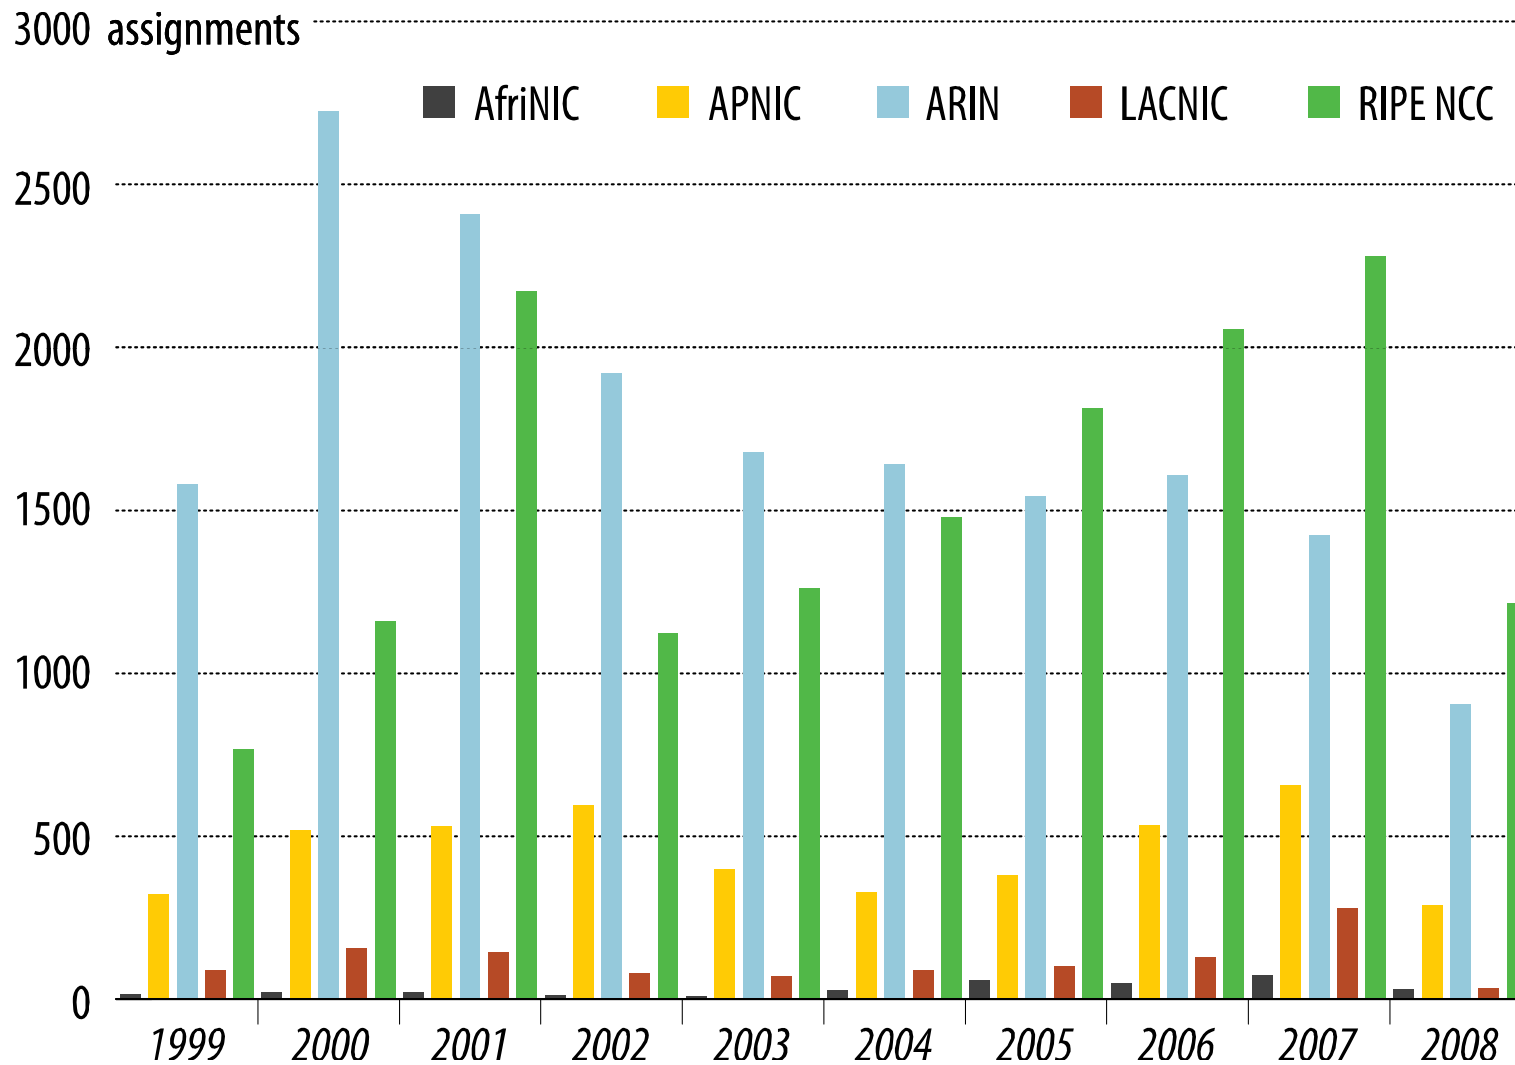

Number Resource Organization

IPv4 ADDRESS SPACE ISSUED (RIRs TO CUSTOMERS)

In terms of /8s, how much space did each RIR allocate by year?

2001:610:240:0 193.0.0.202 62.109.128 195.048.02.03 179.12.02.02 2001:610:240 193.0.0.203
 193.0.0.203 2001:610:240:0 193.0.0.202 62.109.128 195.048.02.03 179.12.02.02 2001:610:240 193.0.0.203
 2001:610:240:0 193.0.0.202 62.109.128 195.048.02.03 179.12.02.02 2001:610:240 193.0.0.203
 Number Resource Organization

IPv4 ADDRESS SPACE ISSUED

(RIRs TO CUSTOMERS)

In terms of /8s, how much total space has each RIR allocated?
(Jan 1999 – June 2008)

2001:610:240:0 193.0.0.202 62 109 128 195 048 02 03 178 42 02 02 2001:610:240 193 0 0 203 95 04 02 03
62 109 128 195 048 02 03 178 42 02 02 2001:610:240 193 0 0 203 95 04 02 03
193.0.0.203 2001:610:240:0 199 0 0 202 62 109 128 195 048 02 03 178 42 02 02 2001:610:240 193 0 0 203 95 04 02 03
2001:610:240:0 193 0 0 202 62 109 128 195 048 02 03 178 42 02 02 2001:610:240 193 0 0 203 95 04 02 03

Number Resource Organization

ASN ASSIGNMENTS (RIRs TO CUSTOMERS)

How many ASNs has each RIR assigned by year?

2001:610:240:0 193.0.0.202 62.109.128 195.048.02.03 179.12.02.02 2001:610:240 193.0.0.203 98.144.0.203
62.109.128 195.048.02.03 193.0.0.202 2001:610:240 193.0.0.203 2001:610:240 193.0.0.202
193.0.0.203 2001:610:240:0 193.0.0.202 62.109.128 195.048.02.03 179.12.02.02 2001:610:240 193.0.0.203
2001:610:240:0 193.0.0.202 62.109.128 195.048.02.03 179.12.02.02 2001:610:240 193.0.0.203
Number Resource Organization