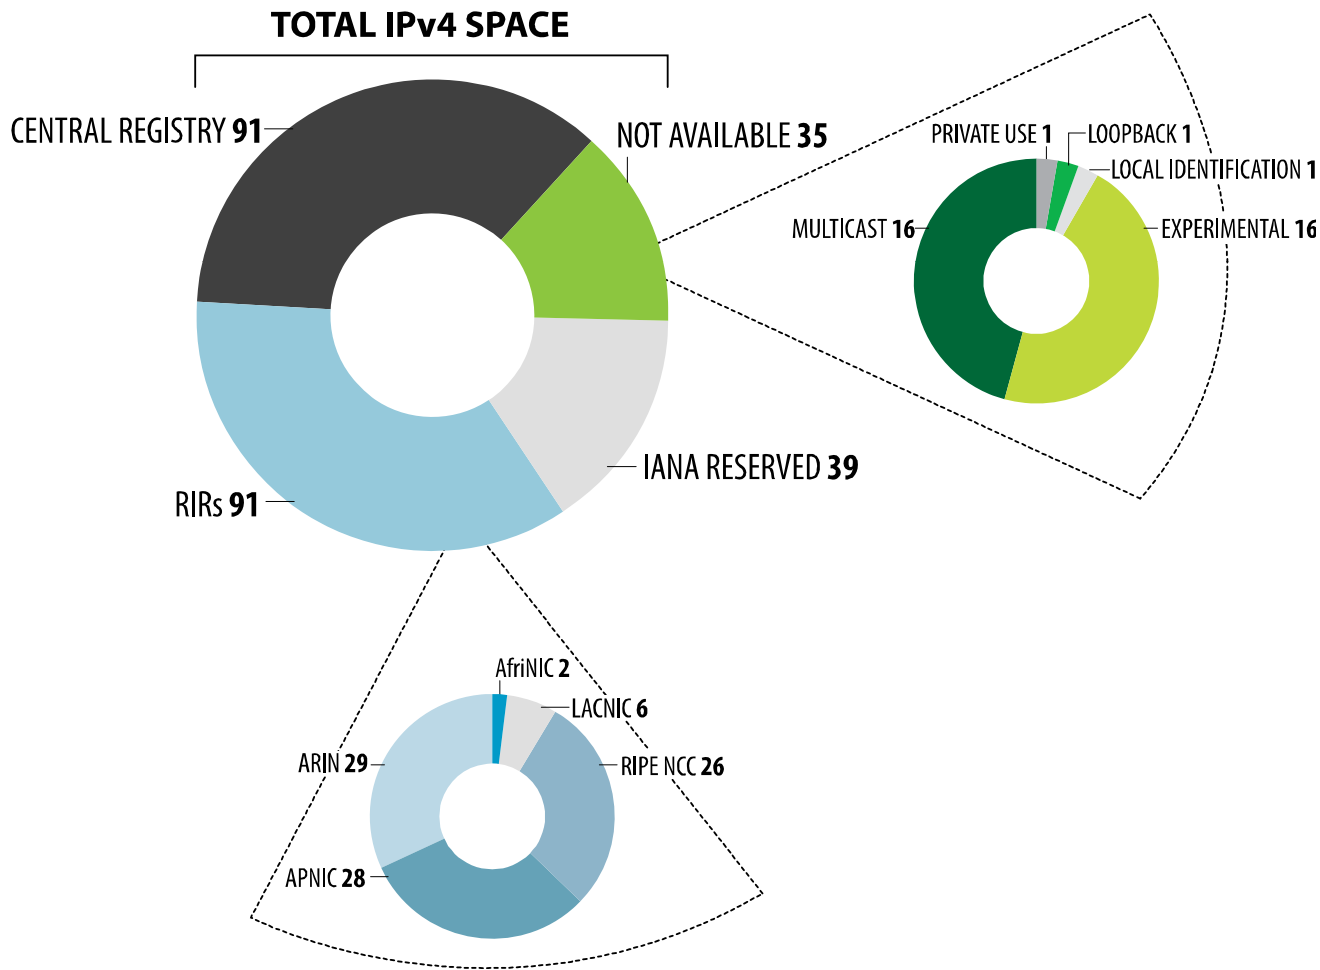

IPv4 ADDRESS SPACE

What is the status of each of the 256 /8s?

STATUS OF 256 /8s IPv4 ADDRESS SPACE

2001:610:240:0 193.0.0.202 62.109.128 195.048.02.03 179.12.02.202 2001:610:240 193.0.0.203
62.109.128 195.048.02.03 193.0.0.205 62.109.128 195.048.02.03 179.12.02.202 2001:610:240 193.0.0.203
193.0.0.203 2001:610:240:0 193.0.0.202 62.109.128 195.048.02.03 179.12.02.202 2001:610:240 193.0.0.203
2001:610:240:0 193.0.0.202 62.109.128 195.048.02.03 179.12.02.202 2001:610:240 193.0.0.203
Number Resource Organization