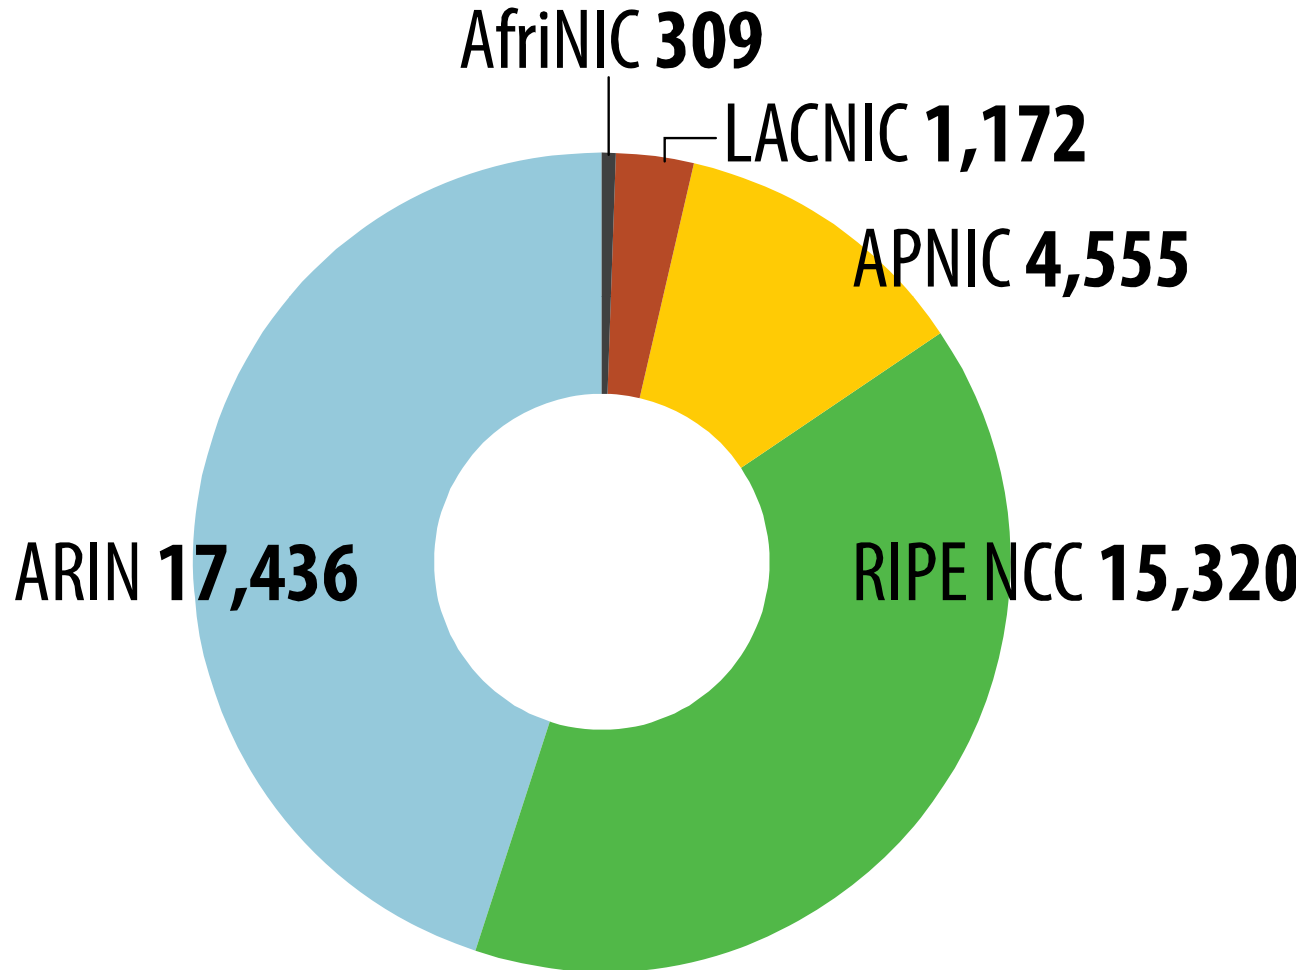

IPv4 ADDRESS SPACE ISSUED

(RIRs TO CUSTOMERS)

In terms of /8s, how much total space has each RIR allocated?
(Jan 1999 – June 2008)

2001:610:240:0 193.0.0.202 62 109 128 195 048 02 03 178 42 02 02 2001:610:240 193 0 0 203 95 04 02 03
62 109 128 195 048 02 03 178 42 02 02 2001:610:240 193 0 0 203 95 04 02 03
193.0.0.203 2001:610:240:0 199 0 0 202 62 109 128 195 048 02 03 178 42 02 02 2001:610:240 193 0 0 203 95 04 02 03
2001:610:240:0 193 0 0 202 62 109 128 195 048 02 03 178 42 02 02 2001:610:240 193 0 0 203 95 04 02 03

Number Resource Organization

ASN ASSIGNMENTS (RIRs TO CUSTOMERS)

How many ASNs has each RIR assigned by year?

2001:610:240:0 193.0.0.202 62.109.128 195.048.02.03 179.12.02.02 2001:610:240 193.0.0.203 98.144.0.203
62.109.128 195.048.02.03 193.0.0.202 2001:610:240 193.0.0.203 2001:610:240 193.0.0.202
193.0.0.203 2001:610:240:0 193.0.0.202 62.109.128 195.048.02.03 179.12.02.02 2001:610:240 193.0.0.203
2001:610:240:0 193.0.0.202 62.109.128 195.048.02.03 179.12.02.02 2001:610:240 193.0.0.203
Number Resource Organization

ASN ASSIGNMENTS (RIRs TO CUSTOMERS)

How many total ASNs has each RIR assigned?
(Jan 1999 – June 2008)

Number Resource Organization
 2001:610:240-0 193.0.0.202 62.109.128 195.048.02.03 178.12.02.02 2001:610:240 193.0.0.203 195.048.02.03
 193.0.0.203 2001:610:240-0 199.0.0.202 62.109.128 195.048.02.03 178.12.02.02 2001:610:240 193.0.0.203 195.048.02.03
 2001:610:240-0 193.0.0.202 62.109.128 195.048.02.03 178.12.02.02 2001:610:240 193.0.0.203 195.048.02.03