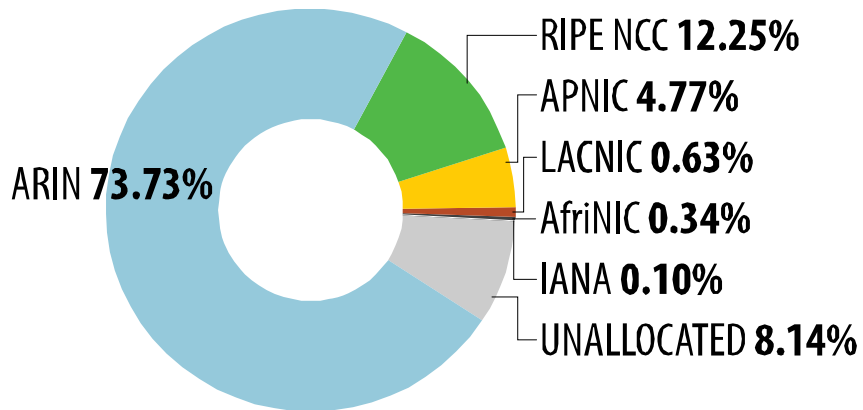

Pre-RIR Registrations by Region excluding Class A space