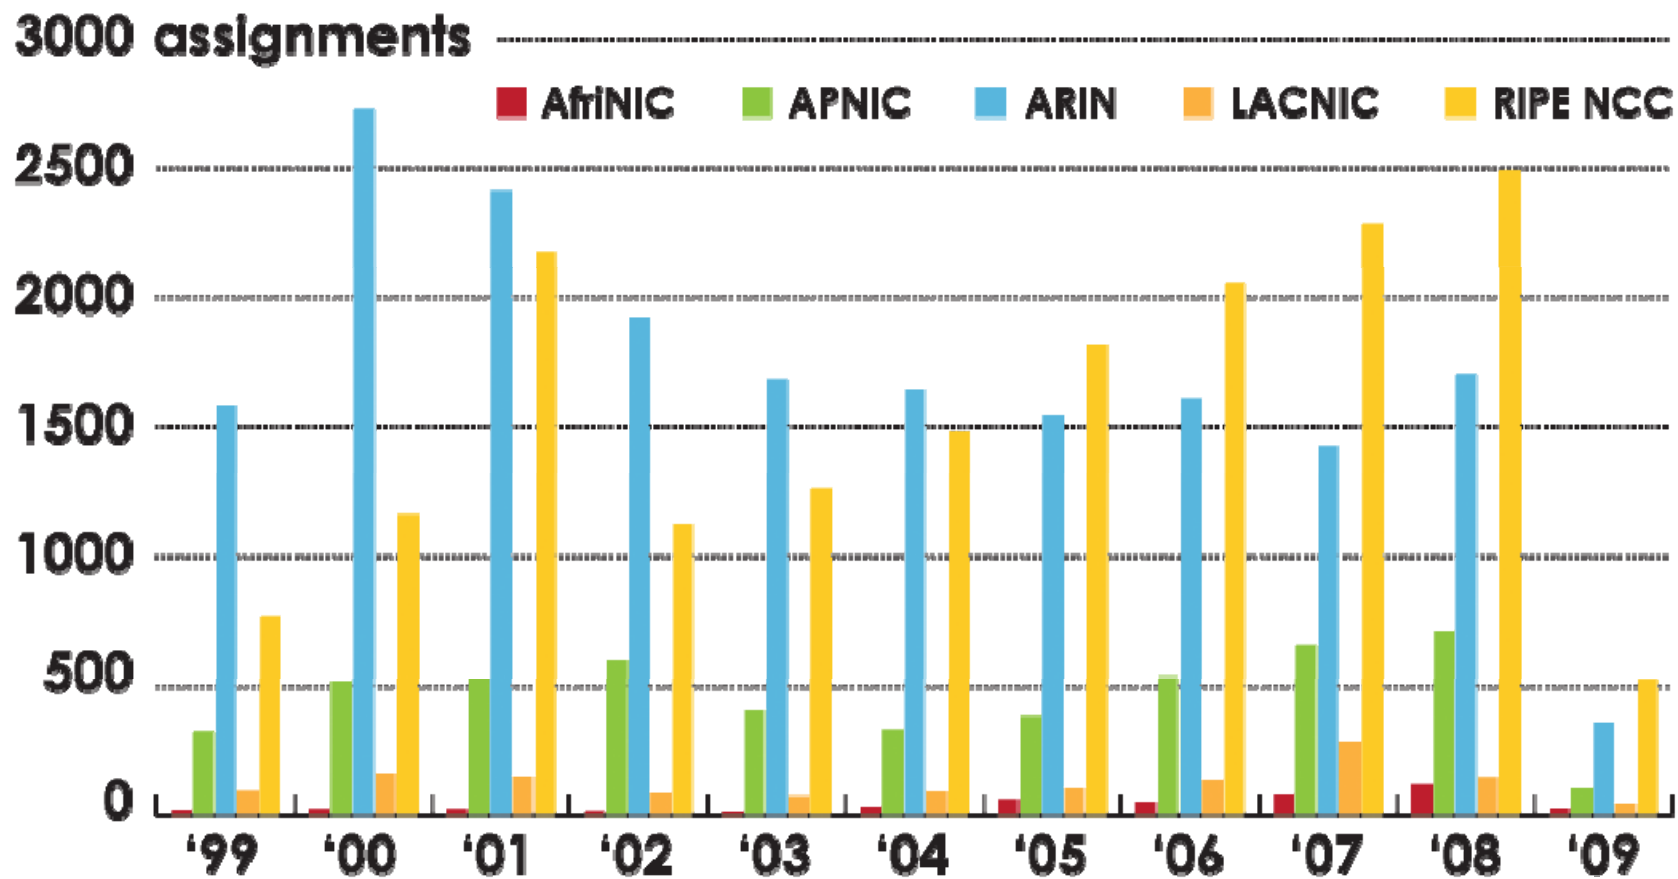

# INTERNET NUMBER RESOURCE STATUS REPORT

As of 31 March 2009

Prepared by  
Regional Internet Registries  
AfrINIC, APNIC, ARIN, LACNIC and the RIPE NCC

2001:610:240:0 193.0.0.202 62.109.128 195.048.02.03 178.12.02.02 2001:610:240 193.0.0.203 195.048.02.03  
62.109.128 195.048.02.03 193.0.0.202 62.109.128 195.048.02.03 178.12.02.02 2001:610:240 193.0.0.203 195.048.02.03  
193.0.0.203 2001:610:240:0 193.0.0.202 62.109.128 195.048.02.03 178.12.02.02 2001:610:240 193.0.0.203 195.048.02.03  
2001:610:240:0 193.0.0.202 62.109.128 195.048.02.03 178.12.02.02 2001:610:240 193.0.0.203 195.048.02.03  
Number Resource Organization

# ASN ASSIGNMENTS (RIRs TO CUSTOMERS)

How many ASNs has each RIR assigned by year?

2001:610:240:0 193.0.0.202 62.109.128 195.048.02.03 179.12.02.02 2001:610:240 193.0.0.203 195.048.02.03  
 193.0.0.203 2001:610:240:0 199.0.0.202 62.109.128 195.048.02.03 179.12.02.02 2001:610:240 193.0.0.203 195.048.02.03  
 2001:610:240:0 193.0.0.202 62.109.128 195.048.02.03 179.12.02.02 2001:610:240 193.0.0.203 195.048.02.03  
 Number Resource Organization